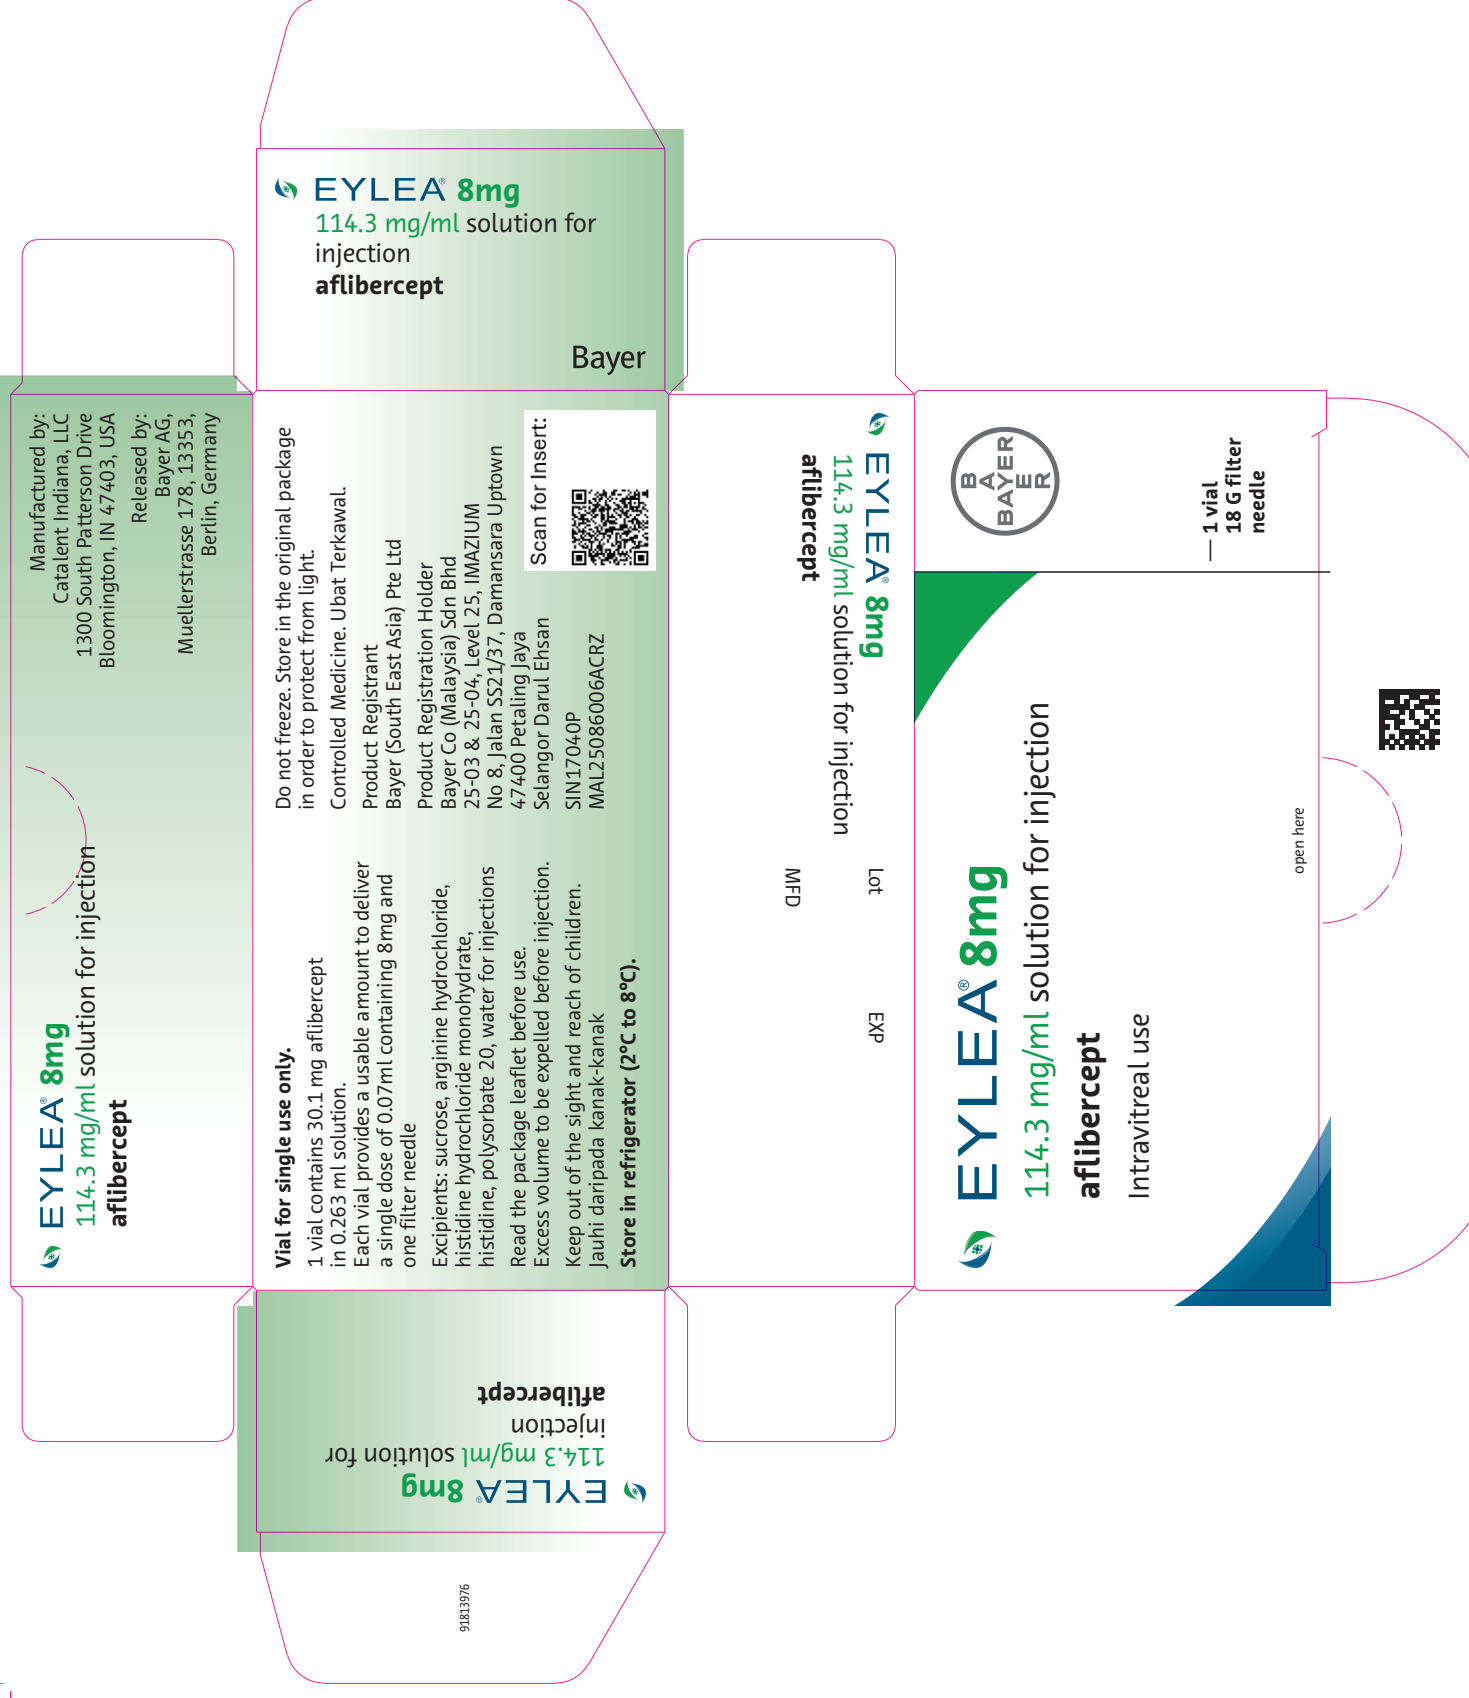

Rückseite / Rear

Vorderseite / Front

Diecut/outline is symbolic only. For technical specification please refer to the below mentioned DRA.

Bayer AG - Packaging Technology Berlin		RESTRICTED
Material-no: 91813976	DRA: 1186AB-B	
Charge/Batch = Lot		
Hersteldatum/Manufacturing Date = MFD		
Verfalldatum/Expiry Date = EXP		
Color separation:	Dimension: 119.0x55.0x32.5 mm	
stanzform/diecutline schwarz/black PANT302C PANT7482C		
All colors:		
stanzform/diecutline schwarz/black PANT302C PANT7482C ACF_I_COLOR		
Version from:	Created by: sgpfv	
ACF 14.08.25 09:59:08		

Rückseite / Rear

Vorderseite / Front

Diecut/outline is symbolic only. For technical specification please refer to the below mentioned DRA.

Bayer AG - Packaging Technology Berlin		RESTRICTED
Material-no: 91813976	DRA: 1186AB-B	
Charge/Batch = Lot		
Hersteldatum/Manufacturing Date = MFD		
Verfalldatum/Expiry Date = EXP		
Color separation:		Dimension: 119.0x55.0x32.5 mm
stanzform/diecutline	ACF_1_COLOR	
All colors:		
stanzform/diecutline schwarz/black	PANT302C	
stanzform/diecutline schwarz/black	PANT7482C	
stanzform/diecutline schwarz/black	PANT302C	
Version from:		
Created by:	sgpfv	
ACF 14.08.25 09:59:08		