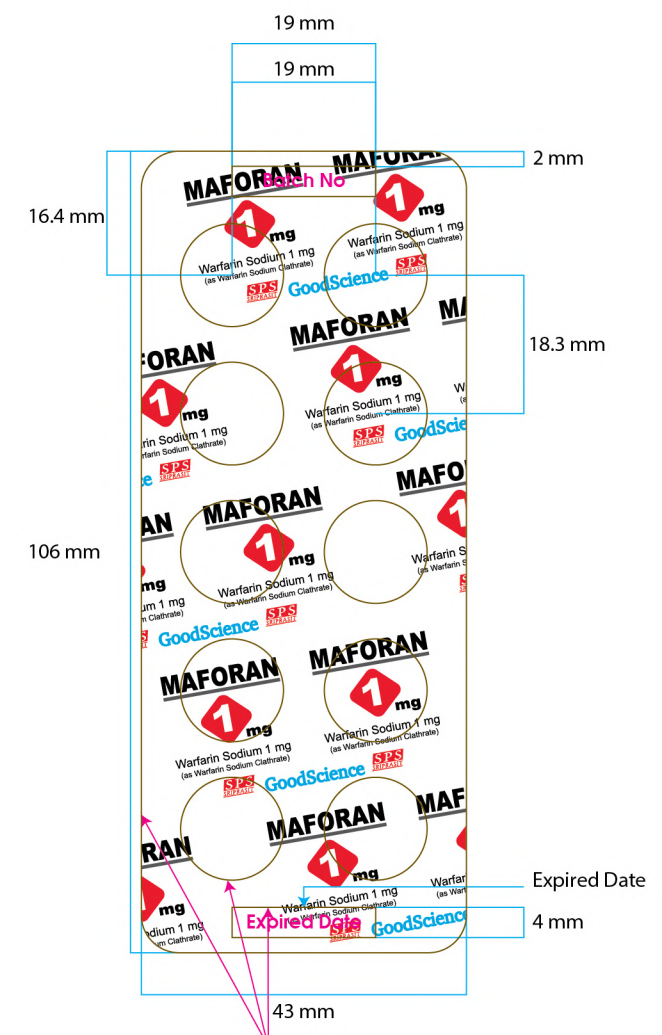

361.95 mm

*Preview for customer will not print in actual

222 mm

Direction Of Web Travel