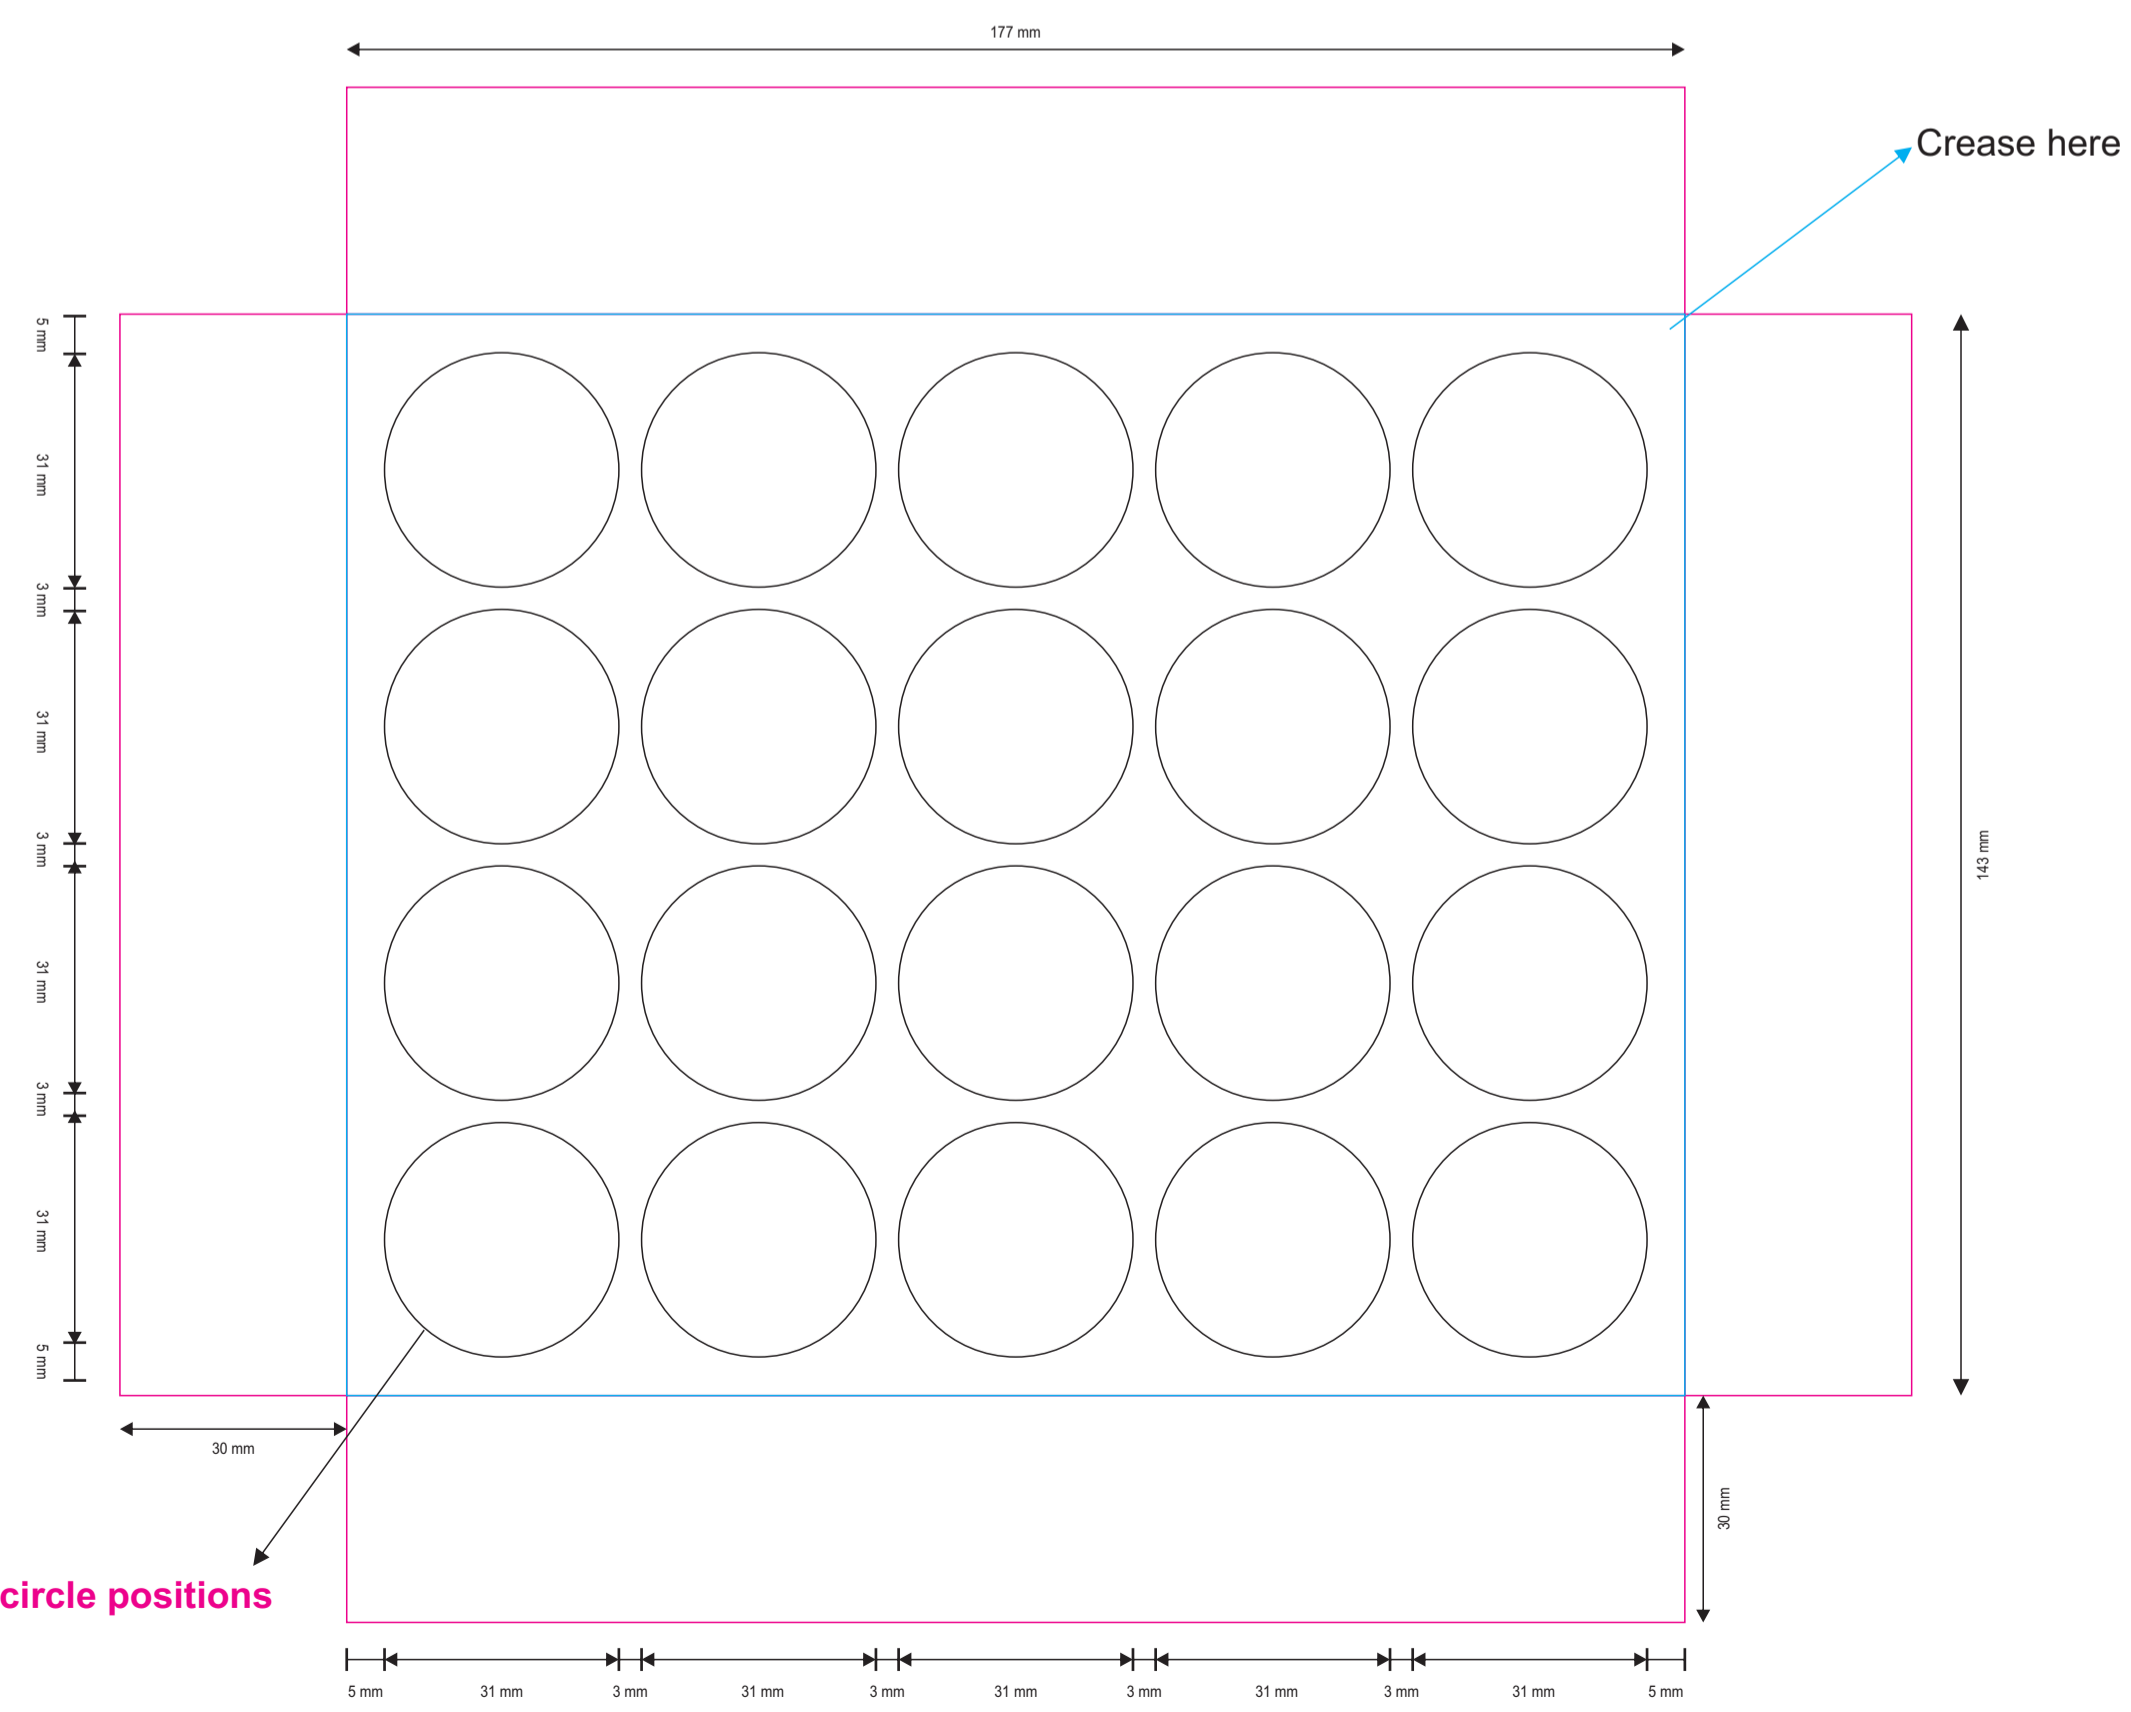

Version No: 06
 Demisions: 180 x 146 x 70 mm
 Font type: Swis721 Cn BT
 Font Size: 6 pt

-  CMYK
-  Dotted lines not to be printed (Unvarnished area)
-  Outer lines Not to be printed

Sample carton for 20 vials

Demisions: 180 x 146 x 70 mm
 Outer lines Not to be printed

Partition

Round shape long cut at all circle positions with the dia of 31 mm

Position of partition in a carton