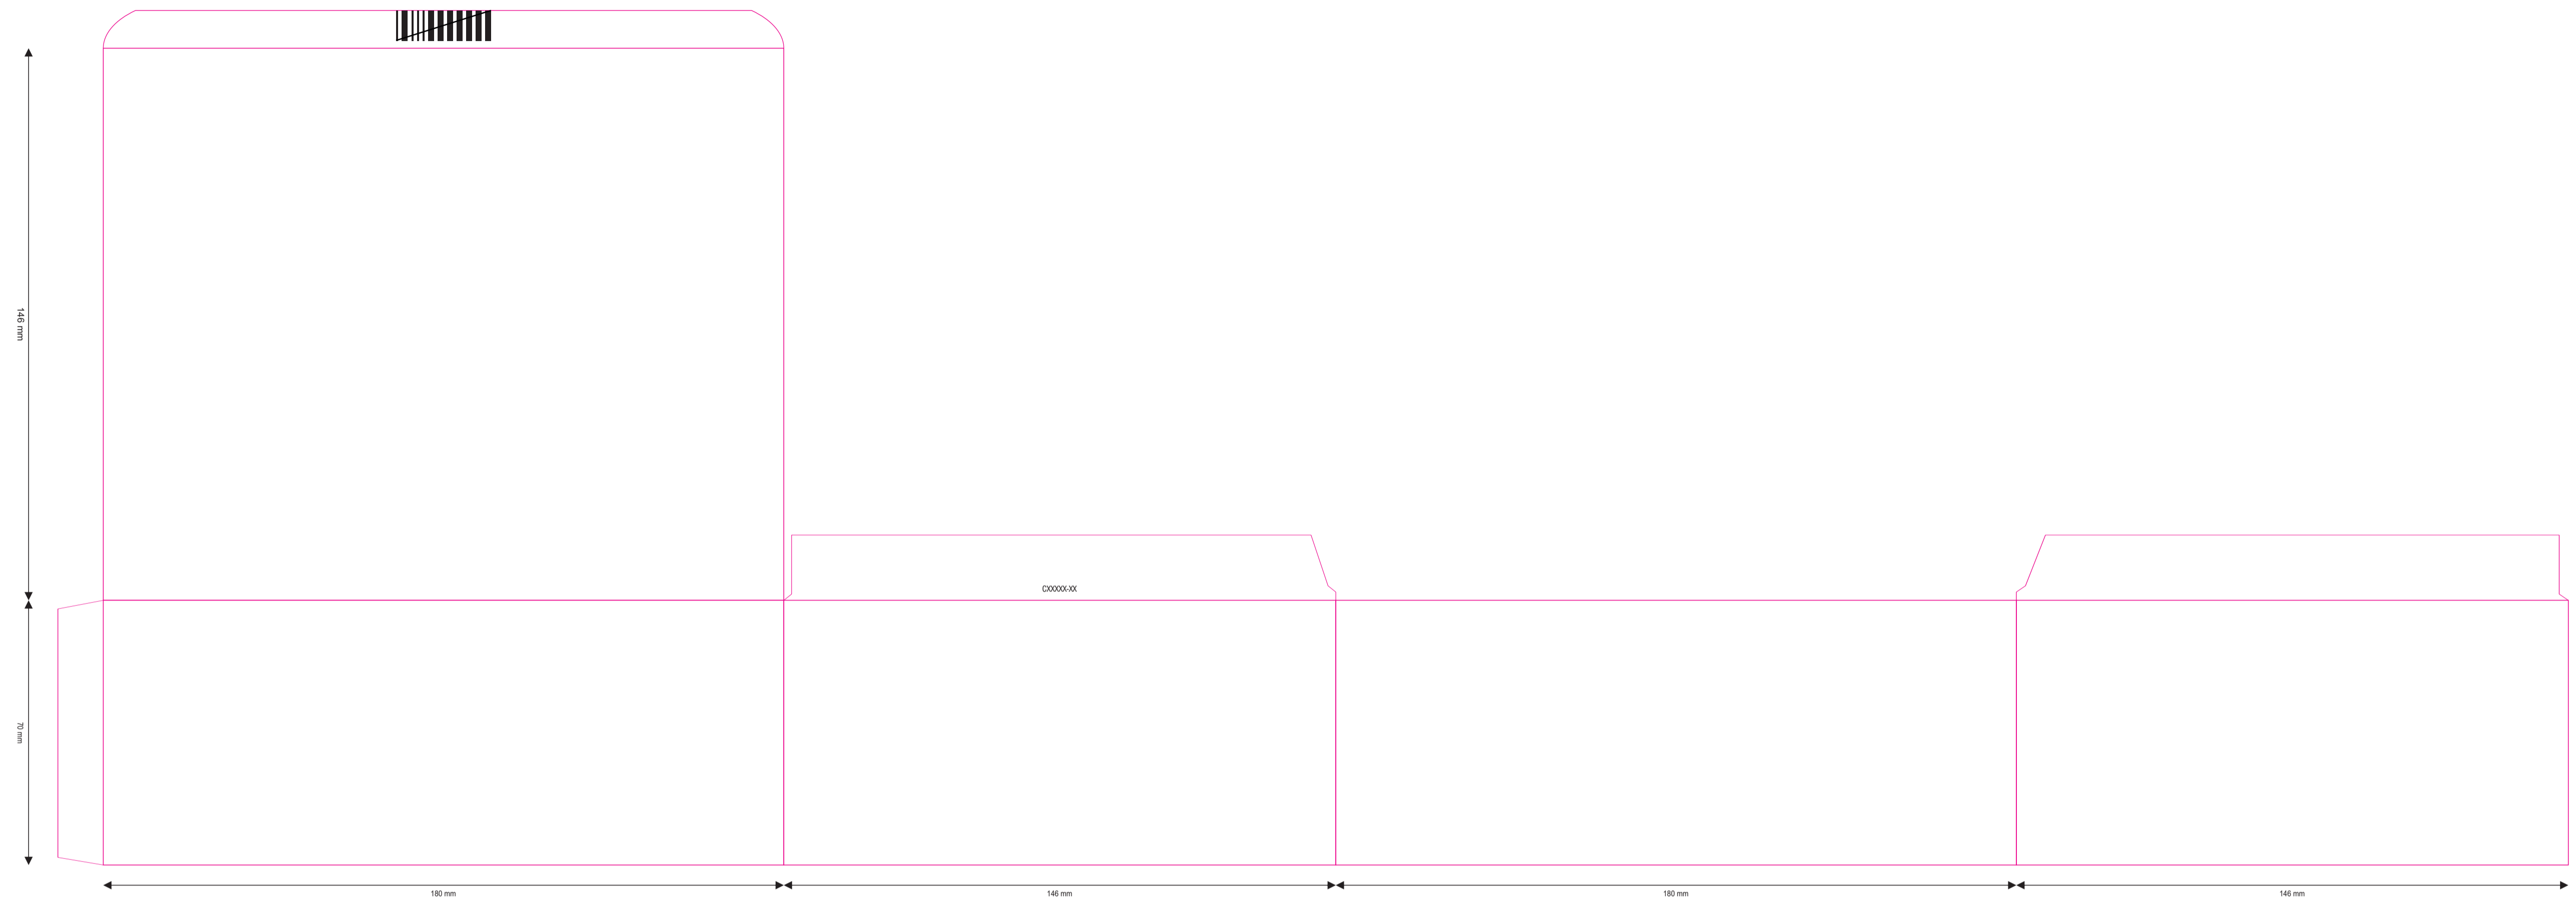

Version No: 06
 Demisions: 180 x 146 x 70 mm
 Font type: Swis721 Cn BT
 Font Size: 6 pt

-  CMYK
-  Dotted lines not to be printed (Unvarnished area)
-  Outer lines Not to be printed

Sample carton for 20 vials

Demisions: 180 x 146 x 70 mm
 Outer lines Not to be printed

Partition

Round shape long cut at all circle positions with the dia of 31 mm

Position of partition in a carton