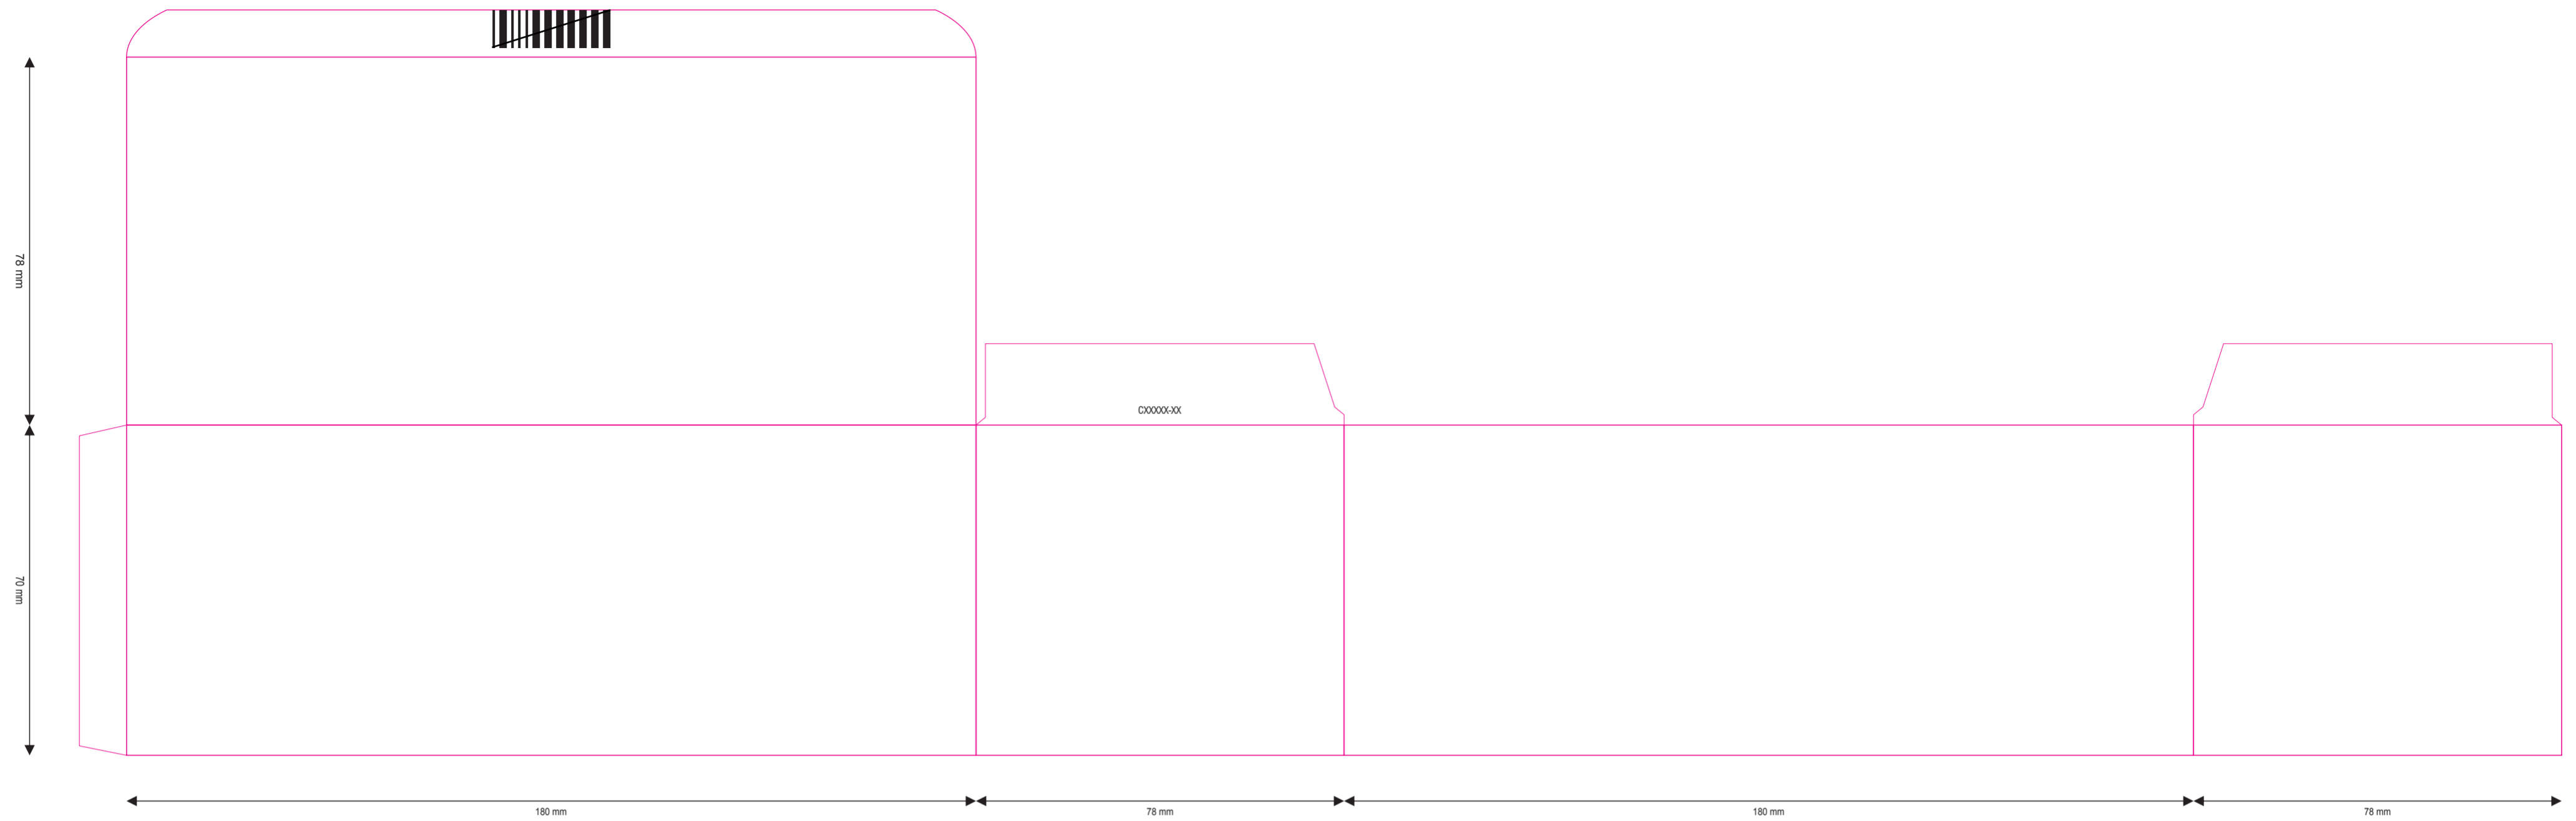

Version No: 06

Demisions: 180 x 78 x 70 mm

Font type: Swis721 Cn BT

Font Size: 6 pt

CMYK

□ Dotted lines not to be printed (Unvarnished area)

□ Outer lines Not to be printed

Sample carton for 10 vials

Partition

Round shape long cut at all circle positions with the dia of 31 mm

Position of partition in a carton