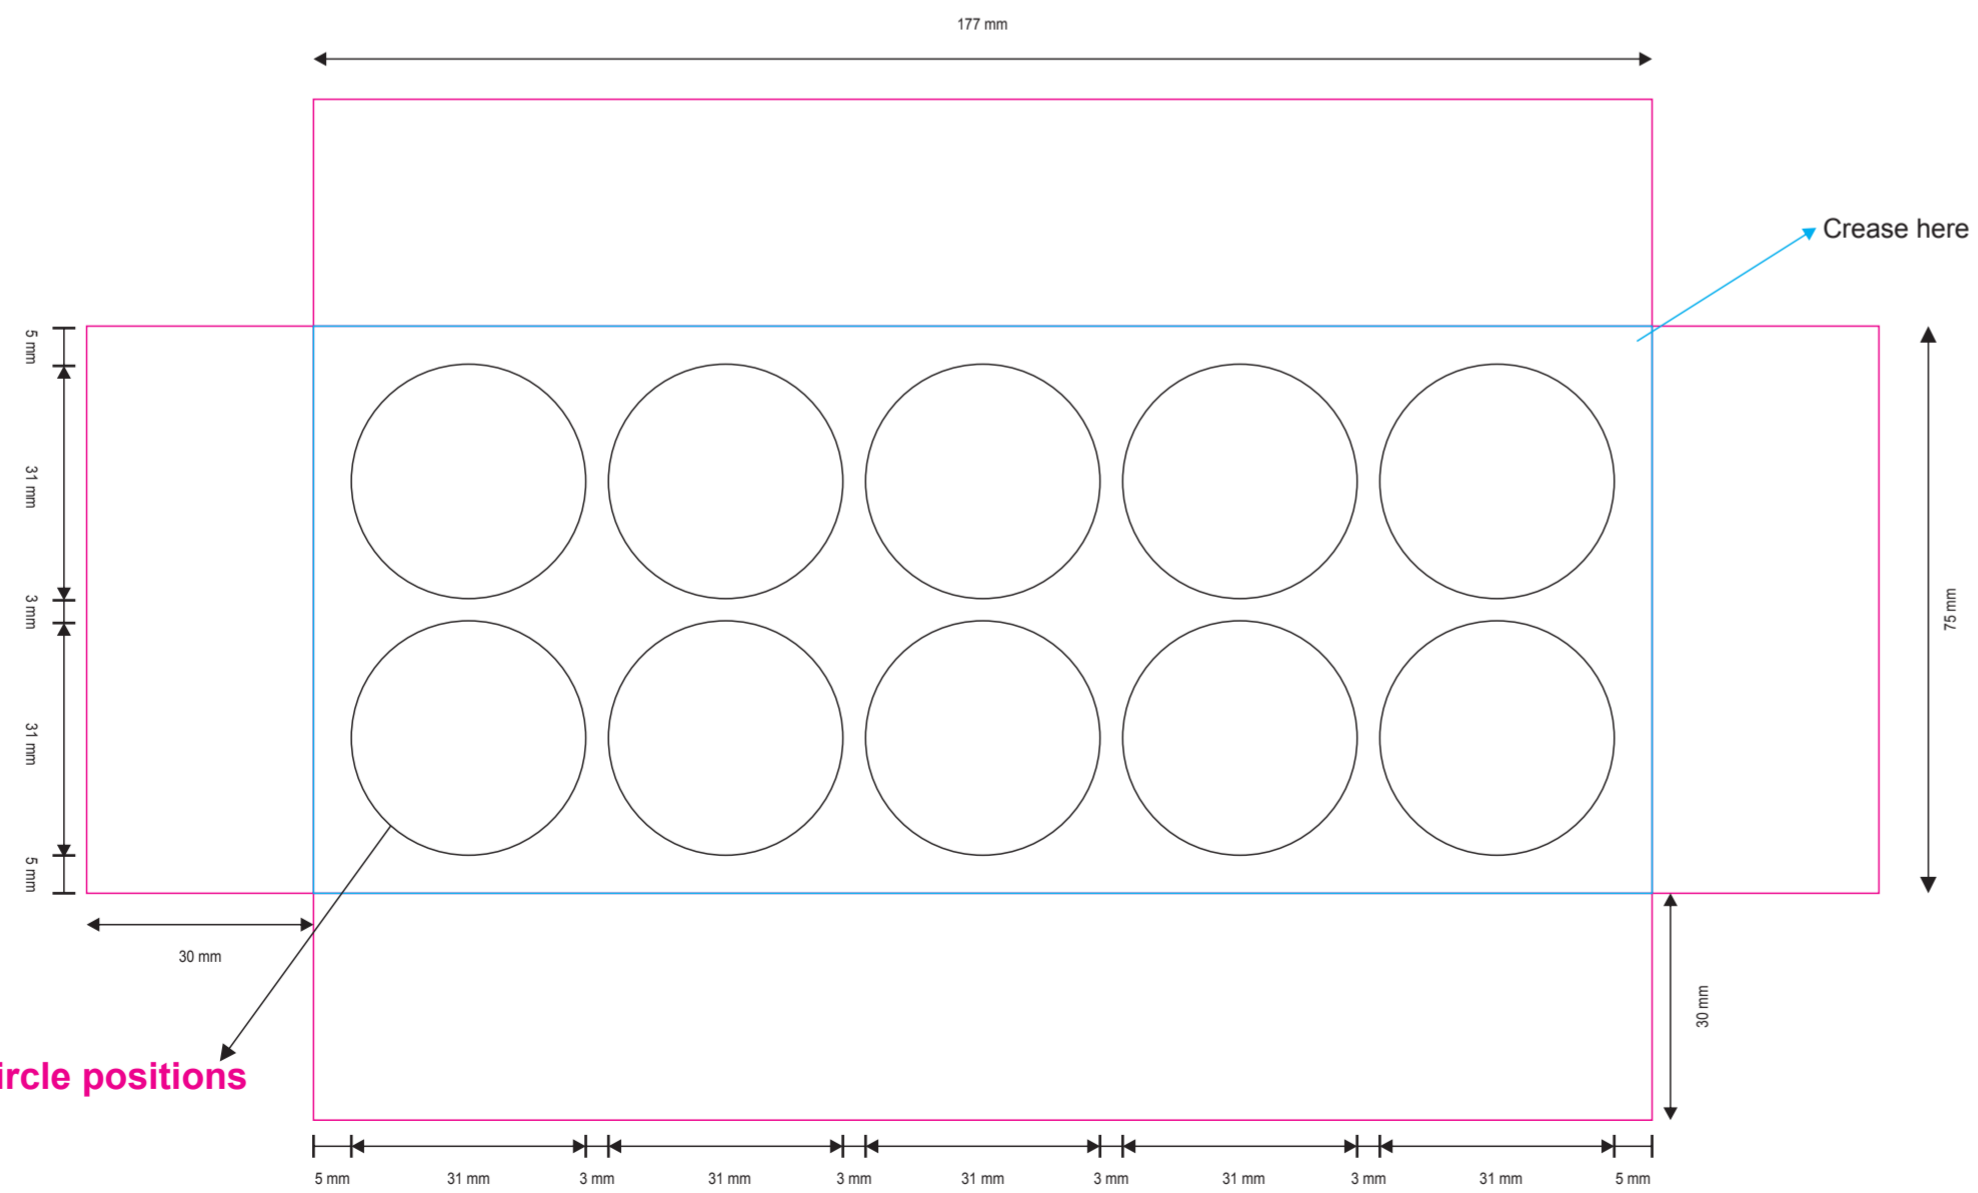

Version No: 06

Demisions: 180 x 78 x 70 mm

Font type: Swis721 Cn BT

Font Size: 6 pt

CMYK

□ Dotted lines not to be printed (Unvarnished area)

□ Outer lines Not to be printed

Sample carton for 10 vials

Partition

Round shape long cut at all circle positions with the dia of 31 mm

Position of partition in a carton