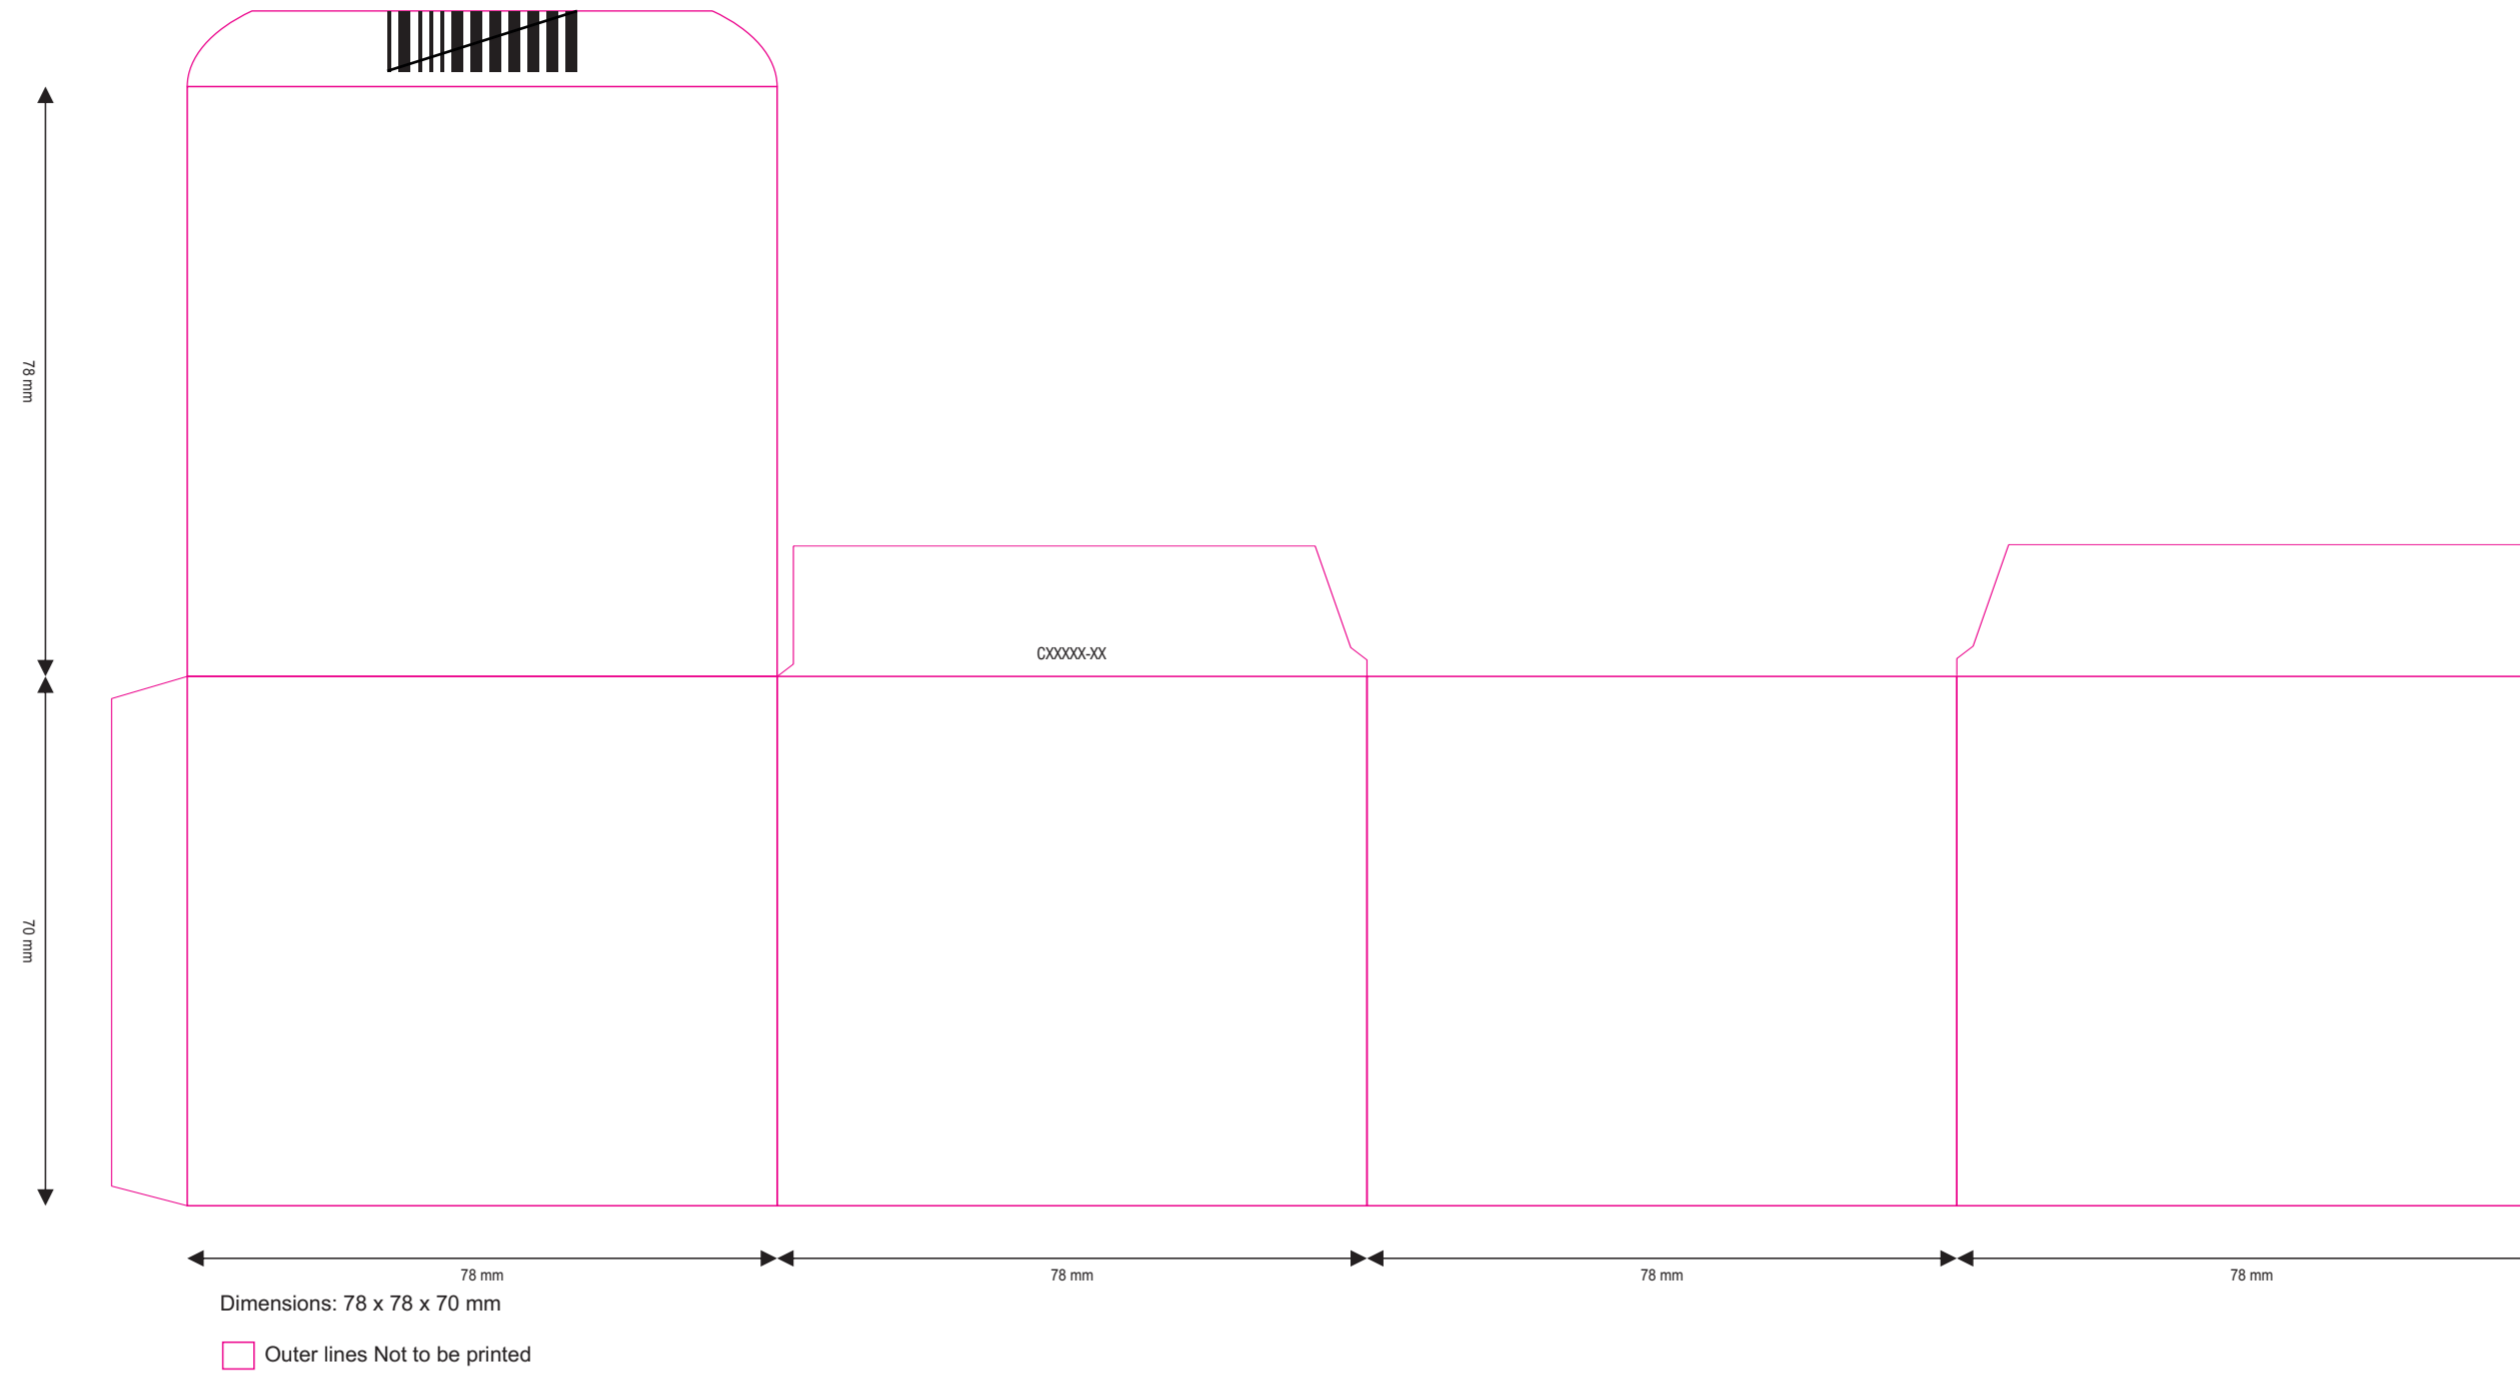

Version No: 06
 Demisions: 78 x 78 x 70 mm
 Font type: Swis721 Cn BT
 Font Size: 7 pt

- Dotted lines not to be printed (Unvarnished area)
- Outer lines Not to be printed

Sample carton for 4 vials

Partition

Round shape long cut at all circle positions with the dia of 31 mm

Position of partition in a carton