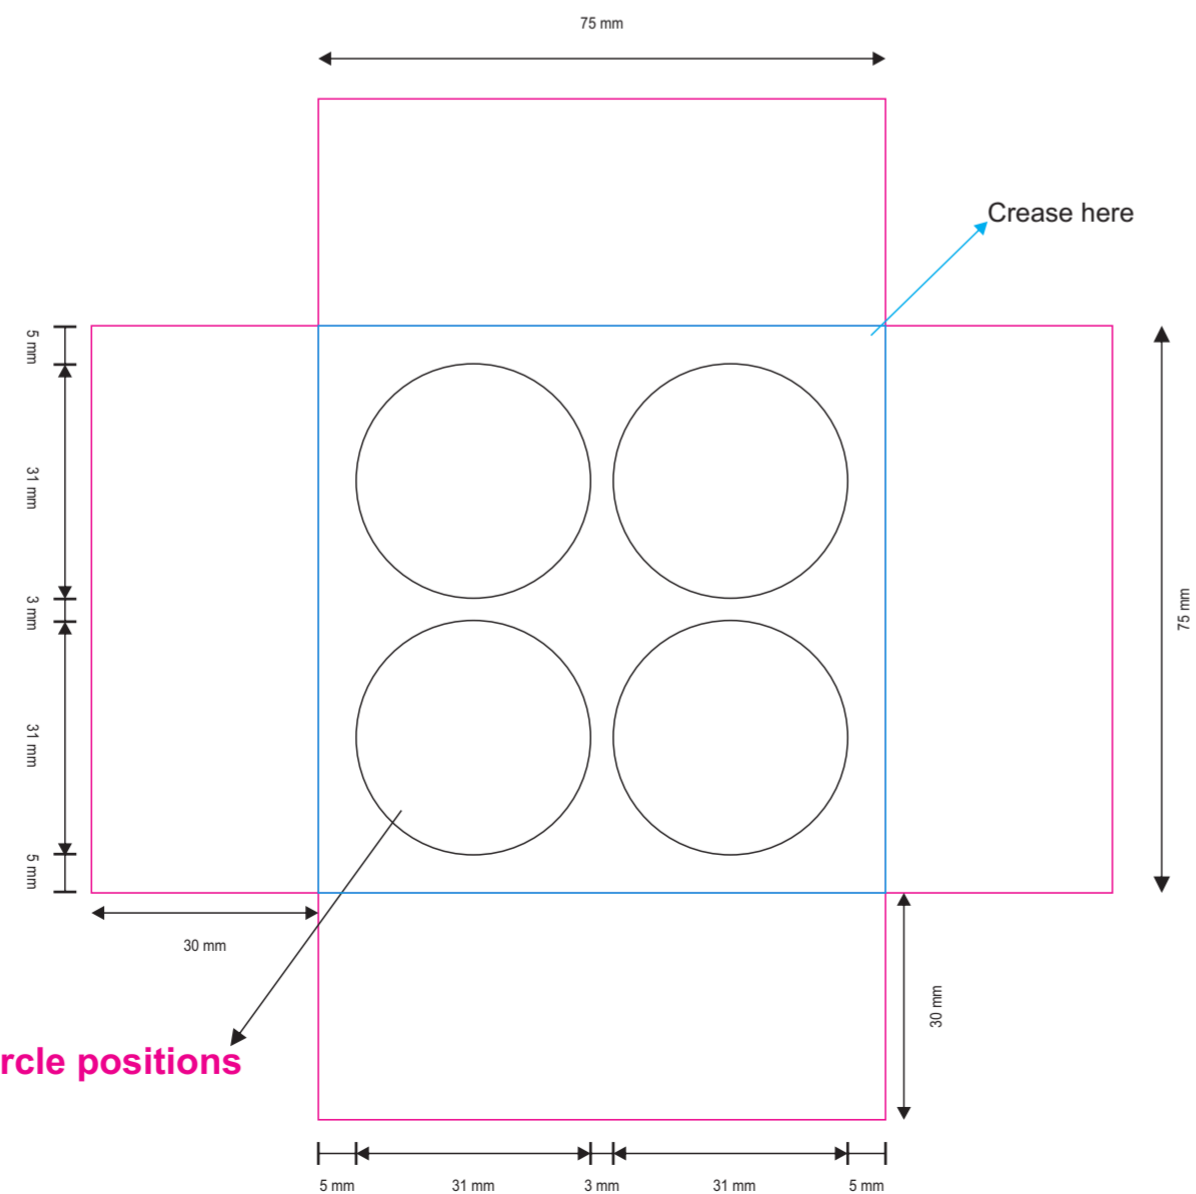

Version No: 06
 Demisions: 78 x 78 x 70 mm
 Font type: Swis721 Cn BT
 Font Size: 7 pt

- Dotted lines not to be printed (Unvarnished area)
- Outer lines Not to be printed

Sample carton for 4 vials

Partition

Round shape long cut at all circle positions with the dia of 31 mm

Position of partition in a carton