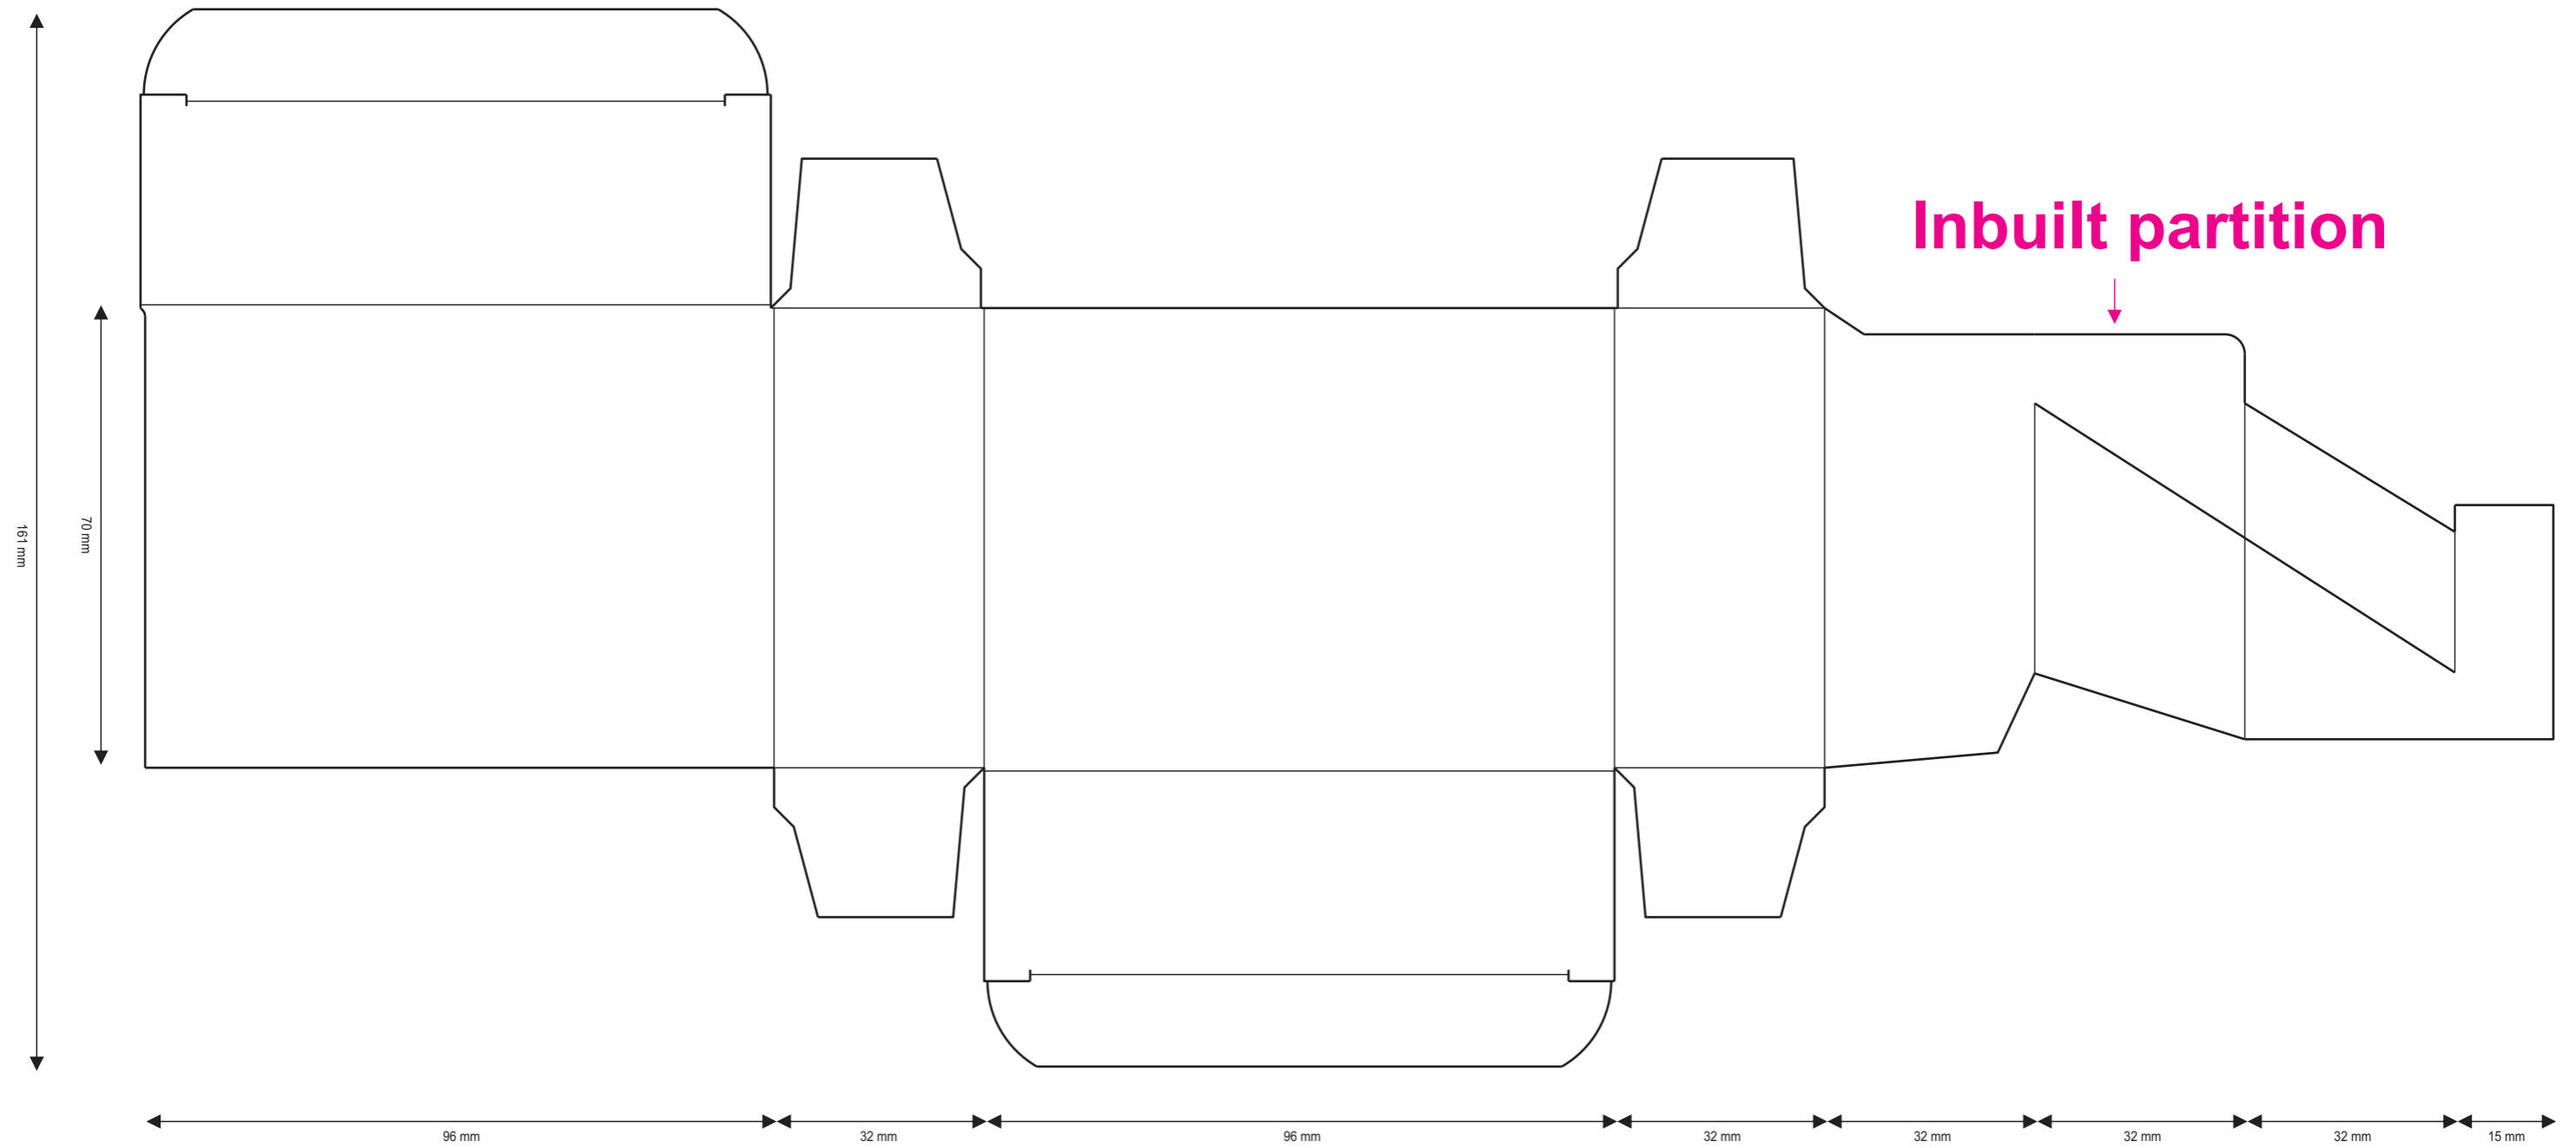

Inbuilt partition

Version No: 07

Demisions: 96 x 32 x 70 mm

Font type: Swis721 Cn BT

Font Size: 5 pt

CMYK

 Dotted lines not to be printed (Unvarnished area)

 Outer lines Not to be printed

Sample carton for 3 vials with Inbuilt partition

Inbuilt partition

Demisions: 96 x 32 x 70 mm

 Outer lines Not to be printed