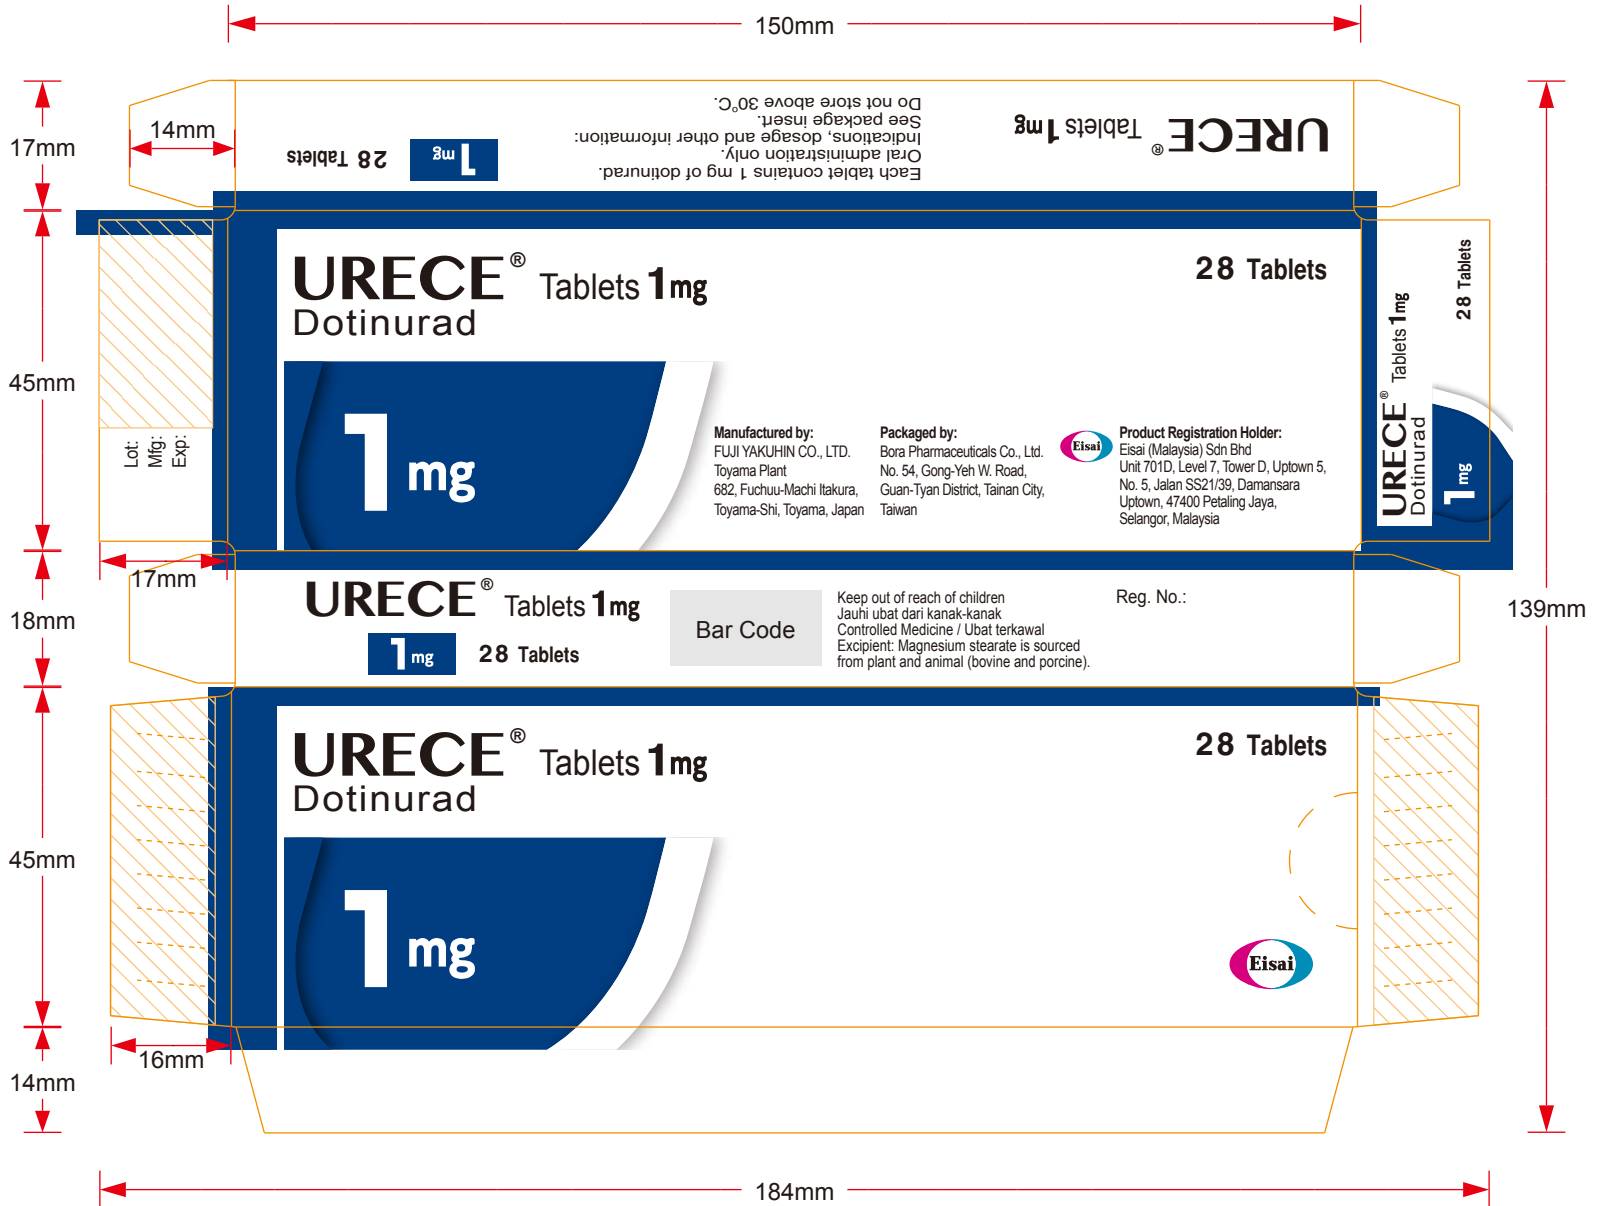

半圓150x45x18-02

斜線部份不上光

This Artwork is property of : Eisai Japan Inc.	
Type: P.T.D Box	Regular Color
Product name: URECE 1mg (Mas)	
Item code:	Special Color (PANTONE)
Version: 5th version	
Size: 45x18x150 m/m	286C
Date(mm/dd/yy): 02/04/25 10:57	
Long Yih Printing Company TEL : (02) 77091988 0935874015	WARNING: Proof color may not reflect true Pantone color. Artworks may not be altered.