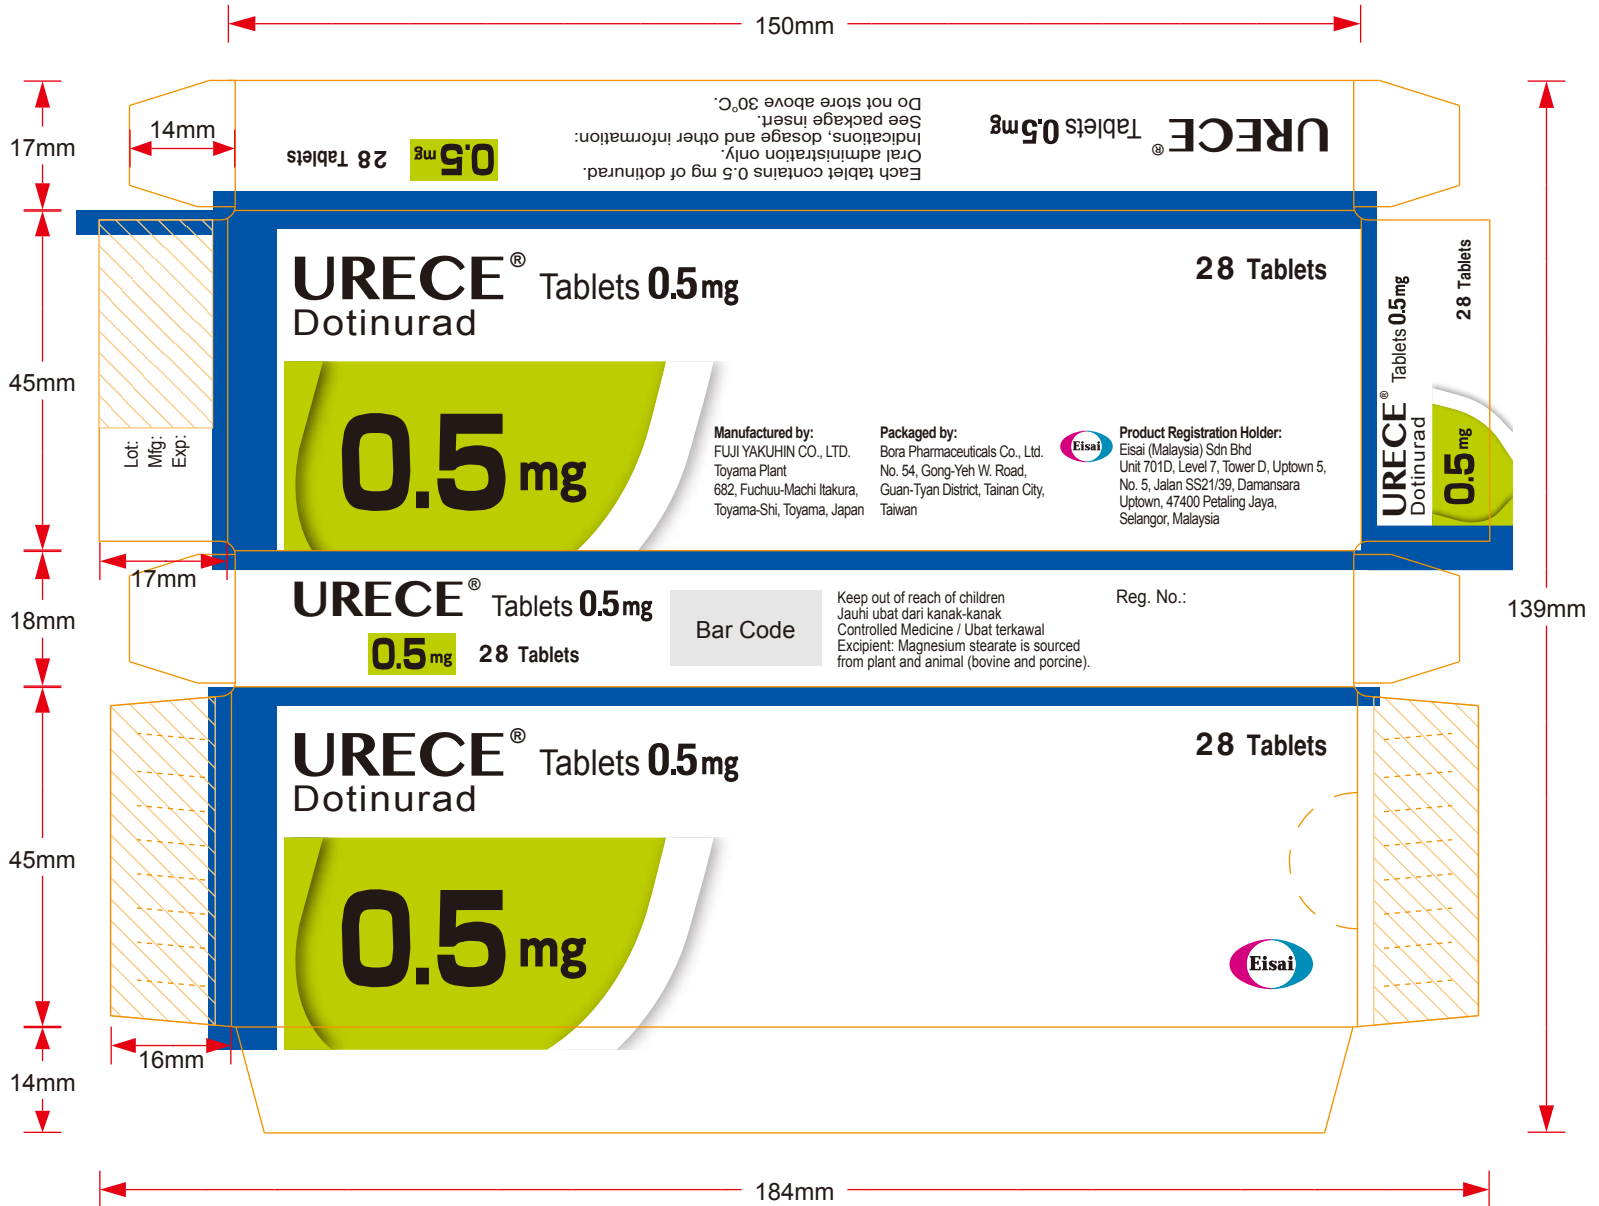

半圓150x45x18-02

斜線部份不上光

This Artwork is property of : Eisai Japan Inc.	
Type: P.T.D Box	Regular Color
Product name: URECE 0.5mg (Max)	K C M Y
Item code:	Special Color (PANTONE)
Version: 5th version	382C
Size: 45x18x150 m/m	
Date(mm/dd/yy): 02/04/25 10:45	
Long Yih Printing Company TEL : (02) 77091988 0935874015	WARNING: Proof color may not reflect true Pantone color. Artworks may not be altered.