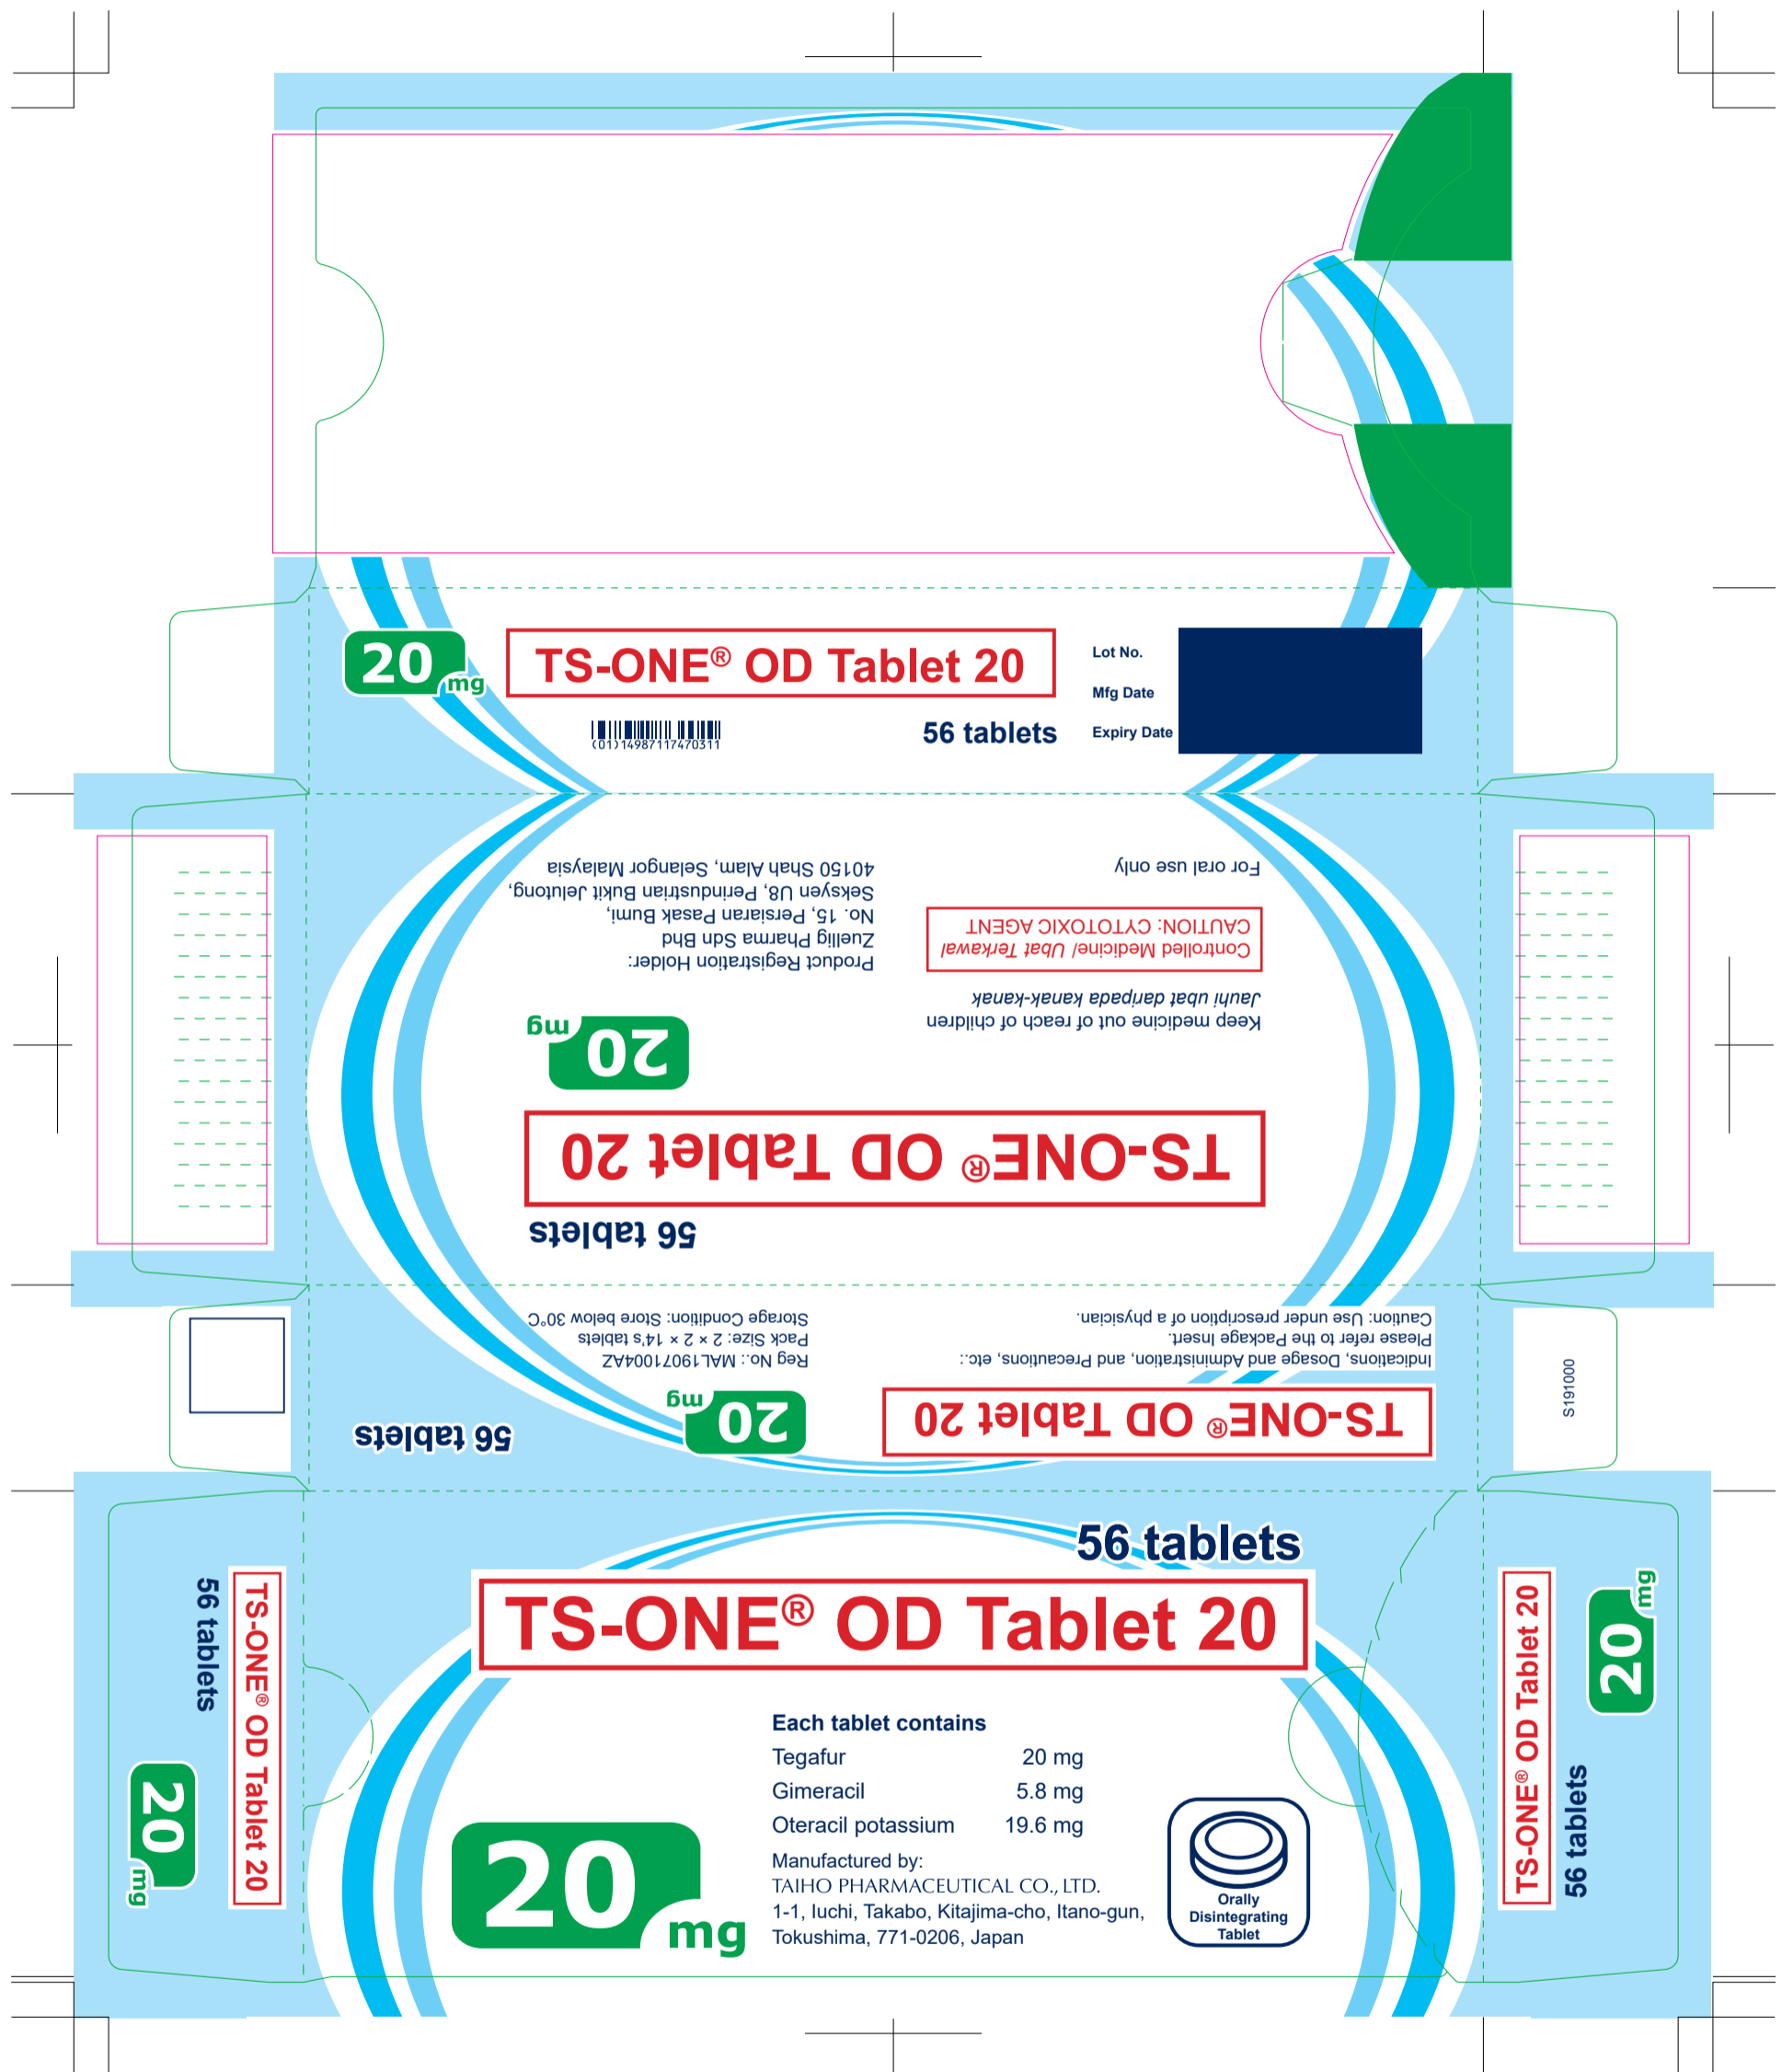

TS-ONE OD Tablet 20 Outer Carton

Pantone 193C

Pantone 295C

Pantone 335C

Pantone 2925C [100% > 65% > 40%]