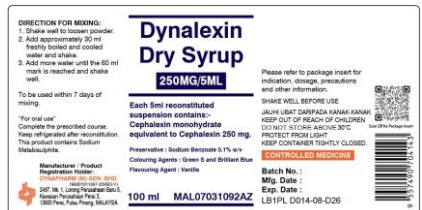

10 Bottles of 60 ml Will Be Packed Together In A **ALUMINIUM BAG** Preprinted With **60 ml x 10 bottles**:

The **SAME** Immediate Label of 60 ml:

Will Be Used As The Outer Label Pasted On The Aluminium Bag.

10 Bottles of 100 ml Will Be Packed Together In A **ALUMINIUM BAG** Preprinted With **100 ml x 10 bottles**:

The **SAME** Immediate Label of 100 ml:

Will Be Used As The Outer Label Pasted On The Aluminium Bag.