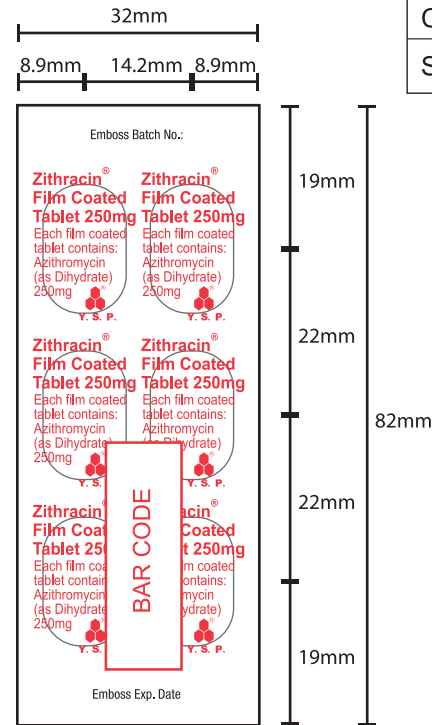

ATTACHMENT 1

Item Code	: 238XXX, 217XXX, 217XXX draft 30 Nov 2023
PM Code	: Print Mat, HAPA AI. H, AI. Hard ZTT
Measurement(mm) ± / mm	: 181(W)
Colour of Artwork	: P. Red 032 C
Source of Artwork	: MAC 1 / CC

Measurement follow trial pack on date 29 Nov 2023
(Machine Type: DK-PS4000A-2)