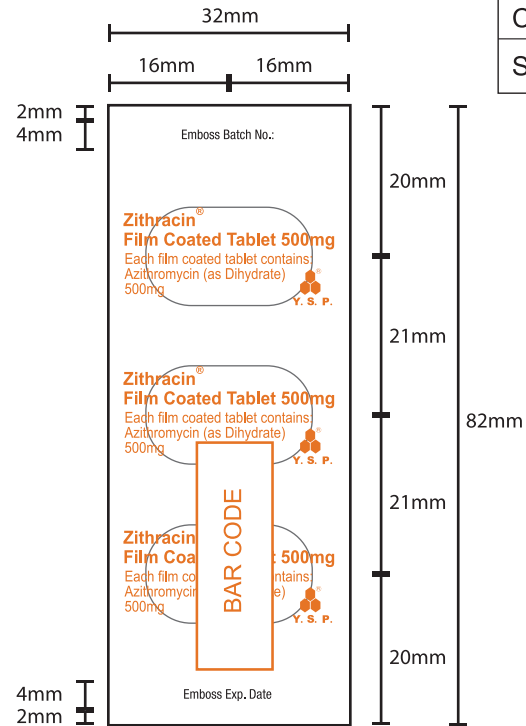

ATTACHMENT 1

Item Code	: 238XXX, 217XXX, 217XXX draft 30 Nov 2023
PM Code	: Print Mat, HAPA AI. H, AI. Hard ZTT5
Measurement(mm) ± / mm	: 181(W)
Colour of Artwork	: P. 152 C
Source of Artwork	: MAC 1 / CC

Measurement follow trial pack on date 29 Nov 2023
(Machine Type: DK-PS4000A-2)