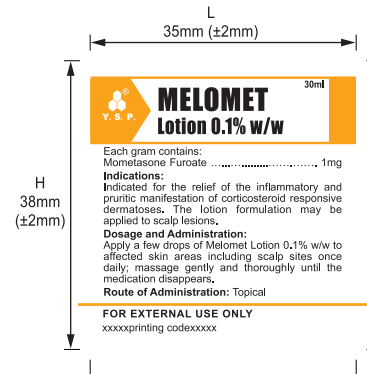

Item Code	: 2031258 - 01 draft 24 March 2025
PM Code	: L.P.- MFOL 30ml (Front)
Measurement(mm) ± 2mm	: 35 (L) x 38 (H)
Colour of Artwork (Attachment 1) :	P. 137 C K
Source of Artwork	: MAC 1 / CC

This design is also applicable to pack size 75ml

ATTACHMENT 1

Item Code	: 2031259 - 02 draft 03 Apr 2025
PM Code	: L.P. MFOL 30ml (Back)
Measurement(mm) ± 2mm	: 35 (L) x 38 (H)
Colour of Artwork (Attachment 1) :	K
Source of Artwork	: MAC 1 / CC