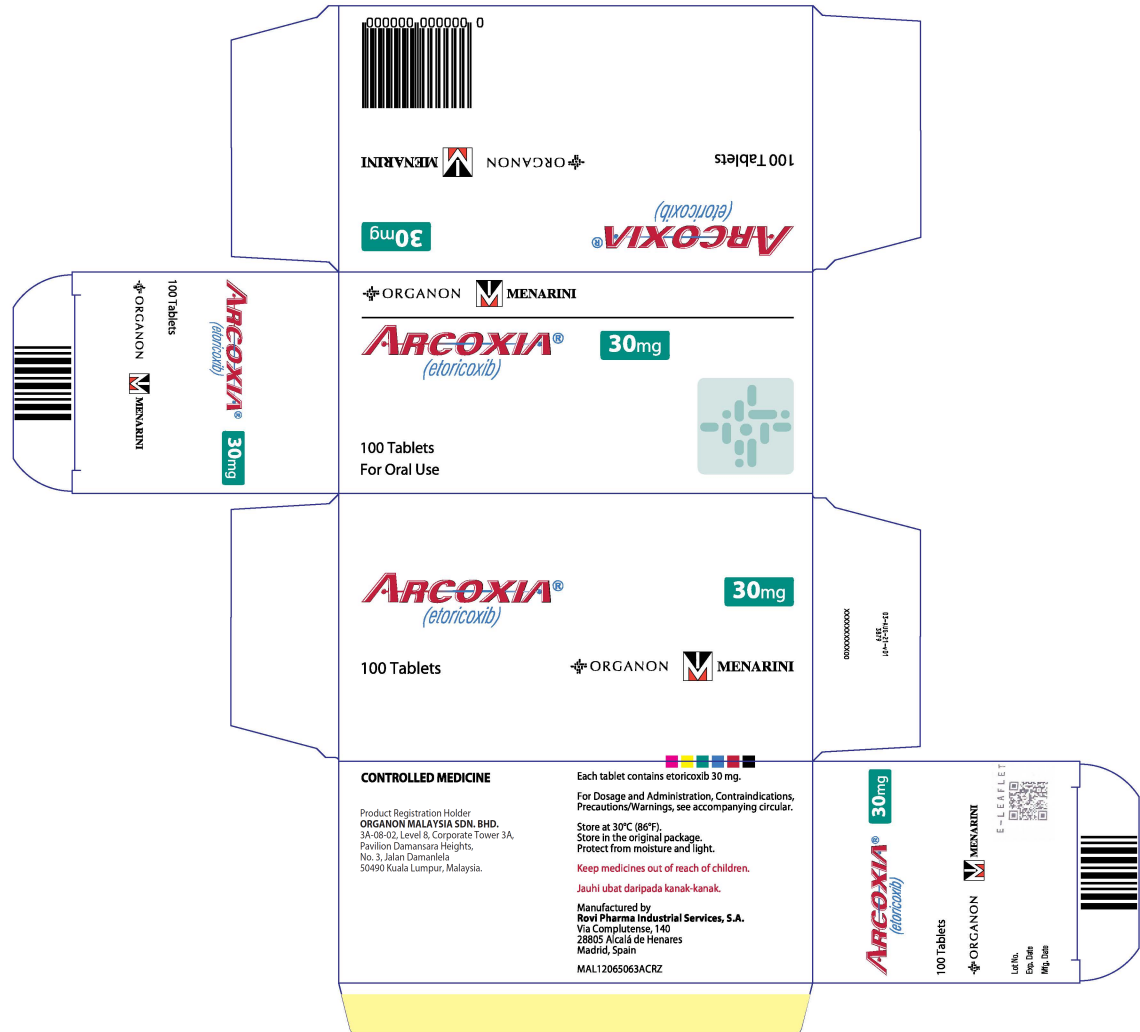

TRADE CARTON 30'S

The carton design for pack sizes 30 tabs, 10 tabs and 100 tabs are the same. There will be slight differences in the box dimensions.

TRADE CARTON 100'S

The carton design for pack sizes 30 tabs, 10 tabs and 100 tabs are the same. There will be slight differences in the box dimensions.