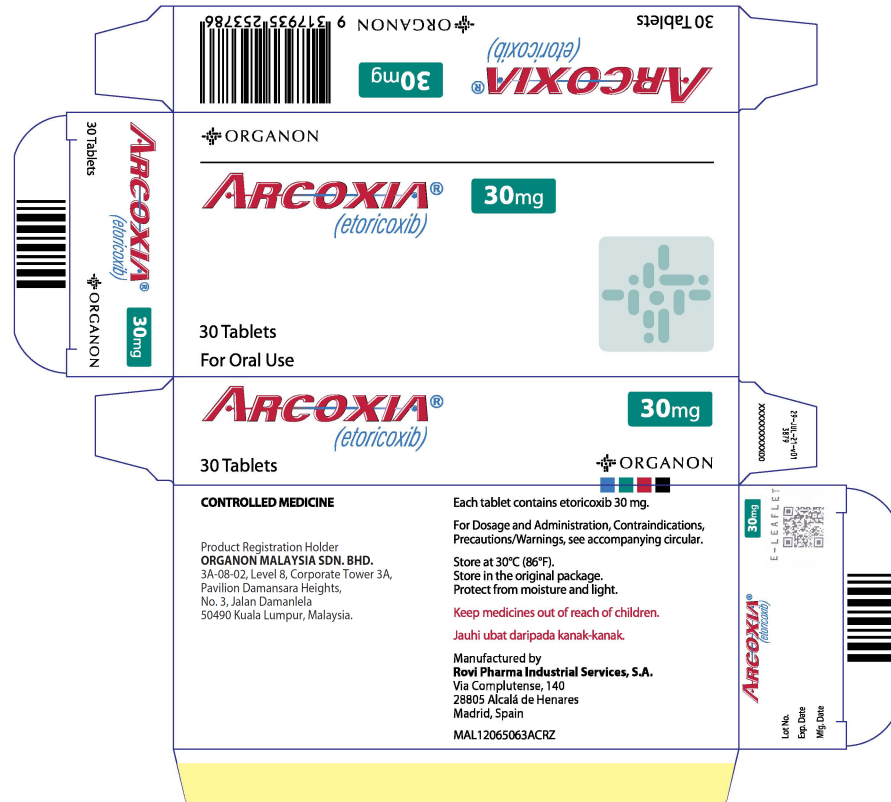

TRADE CARTON 30'S

The carton design for pack sizes 30 tabs, 10 tabs and 100 tabs are the same. There will be slight differences in the box dimensions.

TRADE CARTON 100'S

The carton design for pack sizes 30 tabs, 10 tabs and 100 tabs are the same. There will be slight differences in the box dimensions.