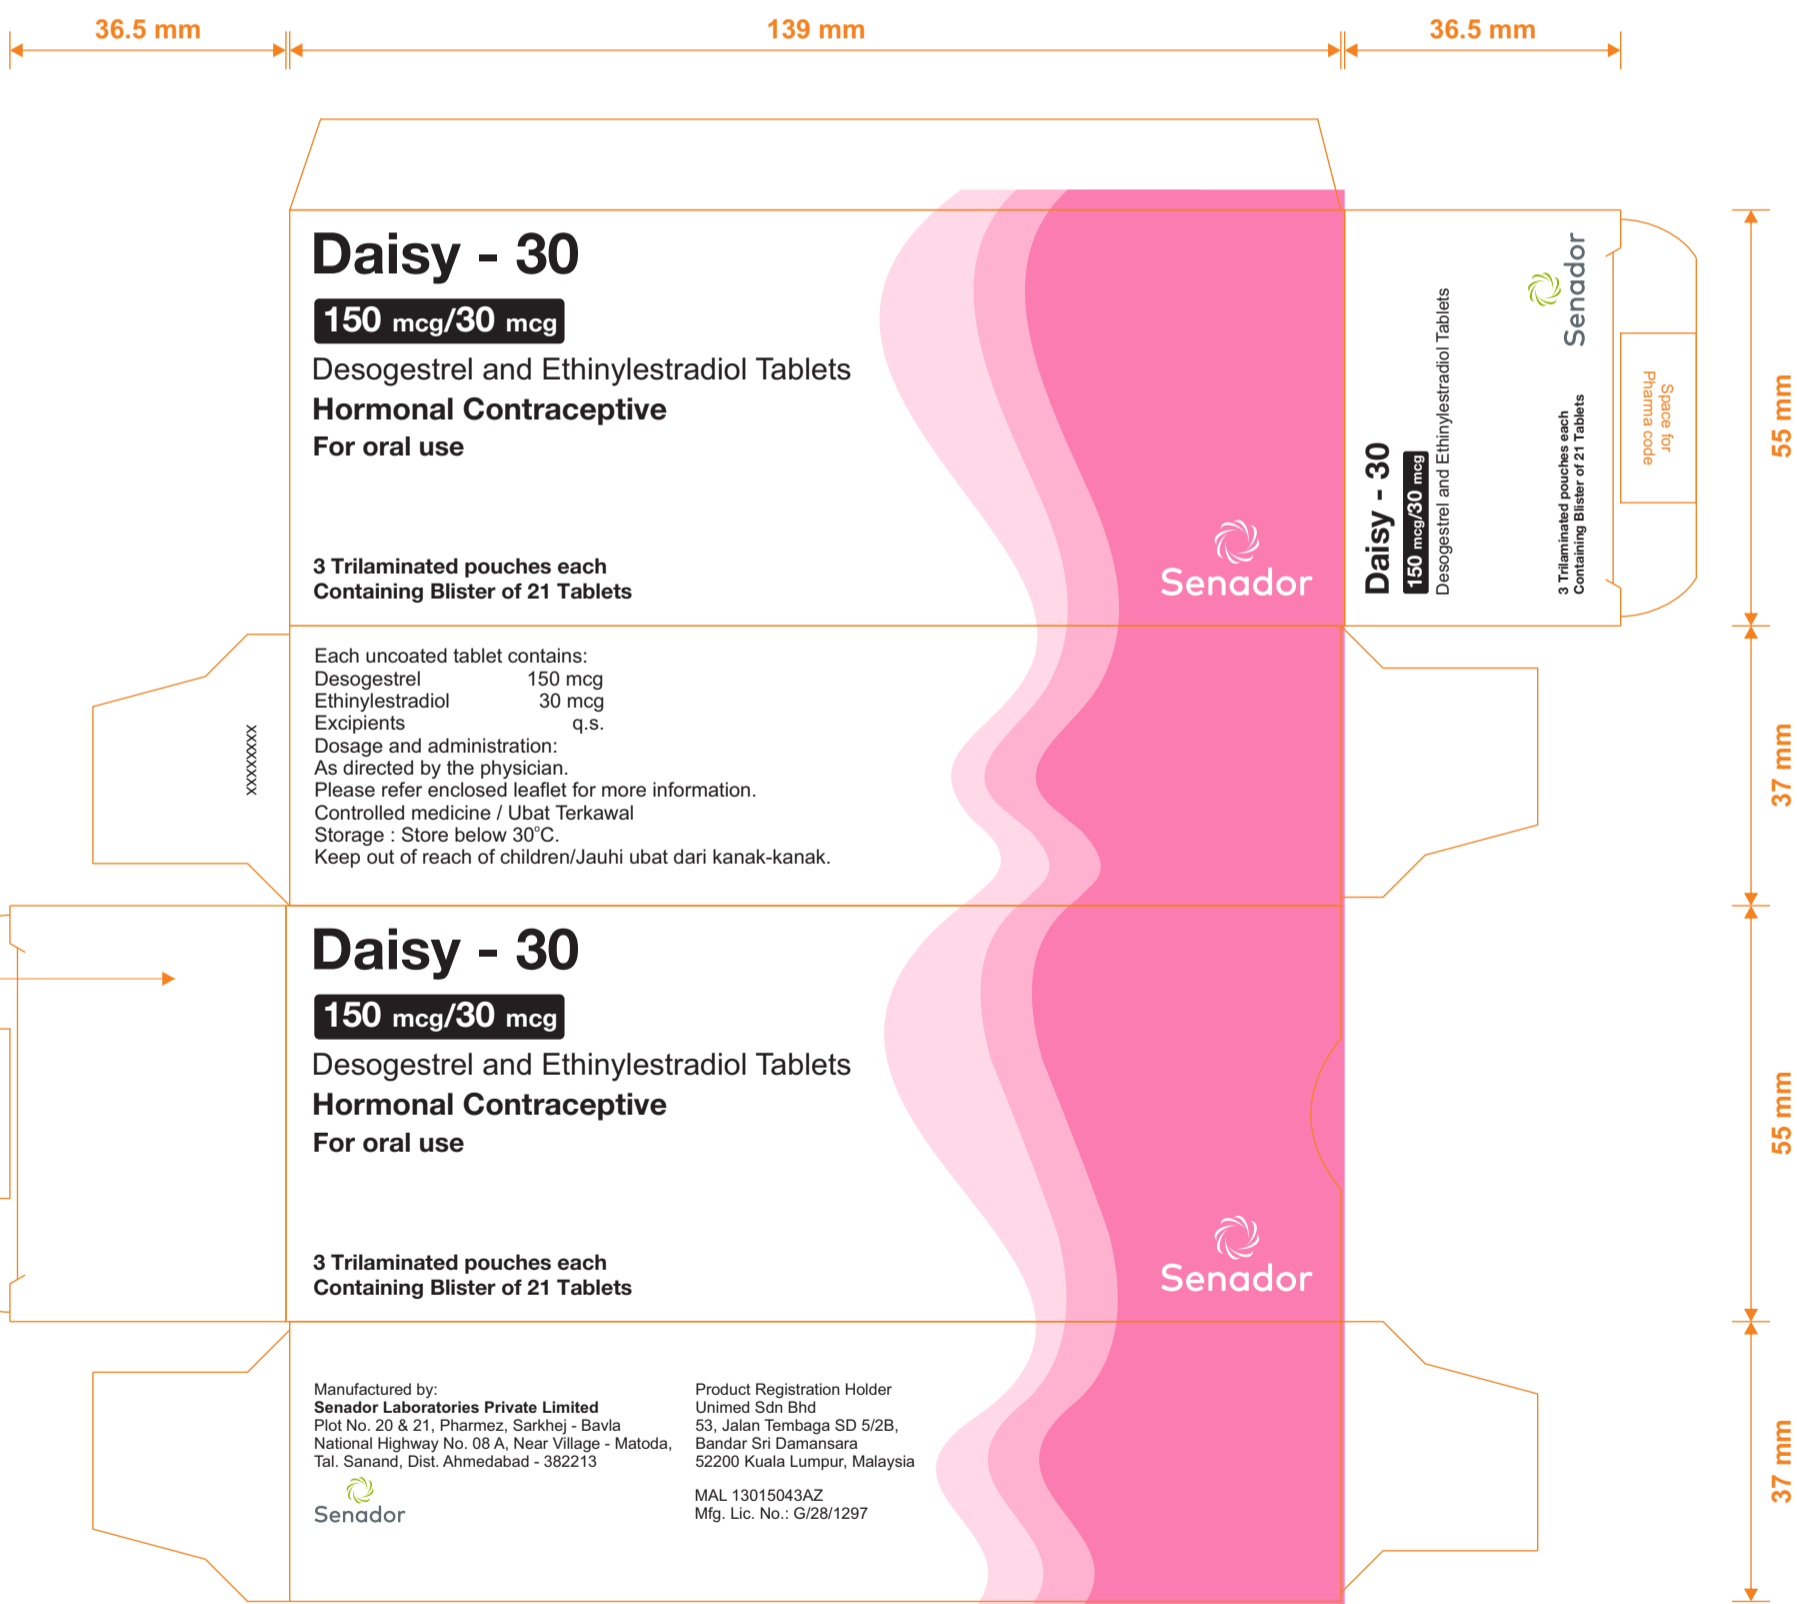

ARTWORK DETAIL LABEL

Product	Daisy-30				
Buyer/Country	Malaysia				
Item Code	XXXXXXXX				
Dimension	139 x 55 x 37 mm	Component	Carton	Pack	3's
Colour Shades	P 211 C	PMS 431 C	PMS 376 C	Black	No. of Colours 4
Non Printing Colour	Die Line				
Date	10-12-2024				
Special Instructions	NA				

○ Non Printing Colour