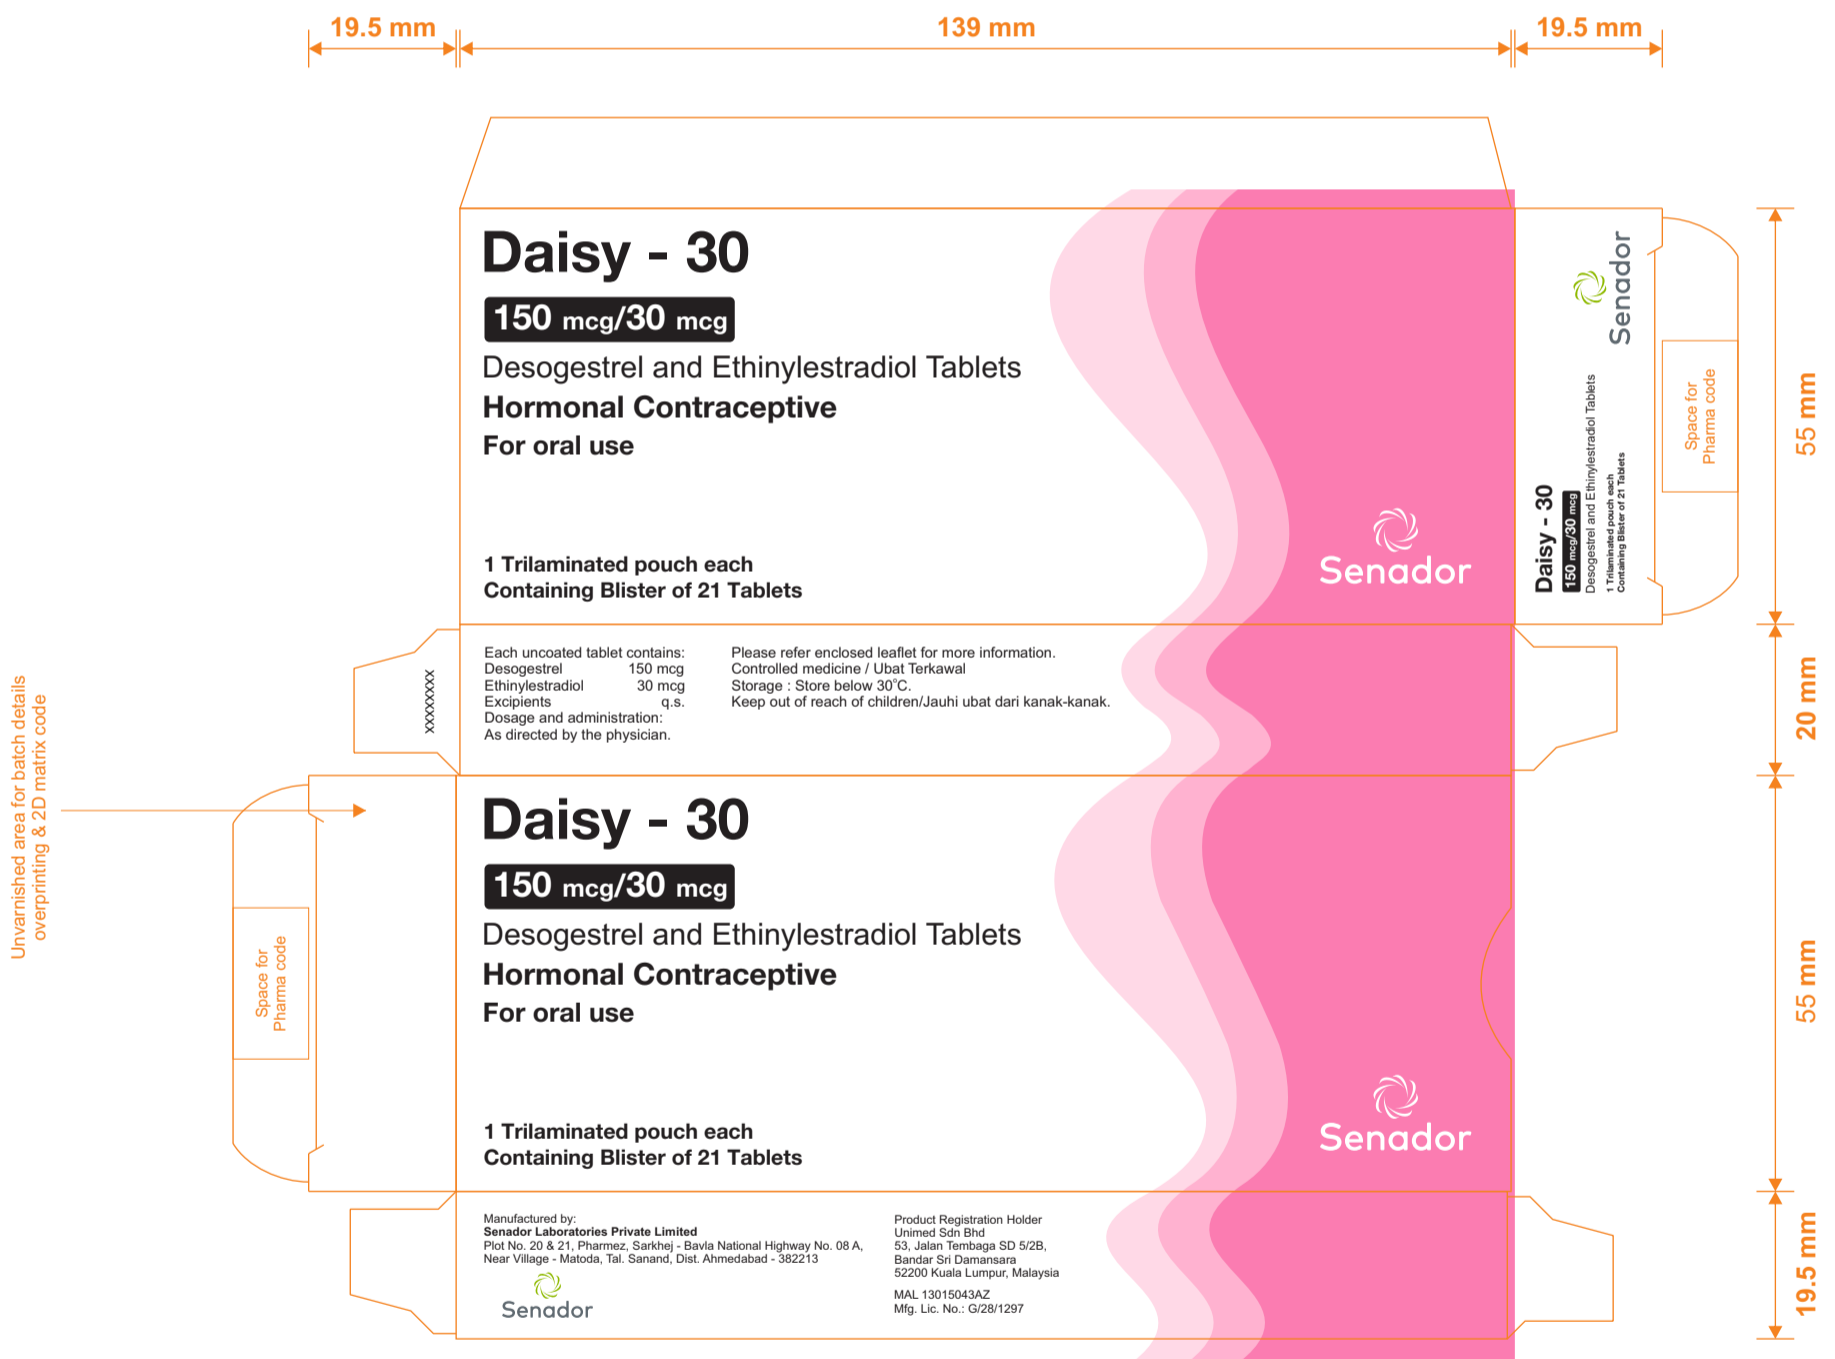

ARTWORK DETAIL LABEL						
Product	Daisy-30					
Buyer/Country	Malaysia					
Item Code	XXXXXXXX					
Dimension	139 x 55 x 20 mm	Component	Carton	Pack	1's	
Colour Shades	P 211 C	PMS 431 C	PMS 376 C	Black	No. of Colours	4
Non Printing Colour	Die Line					
Date	10-12-2024					
Special Instructions	NA					

○ Non Printing Colour