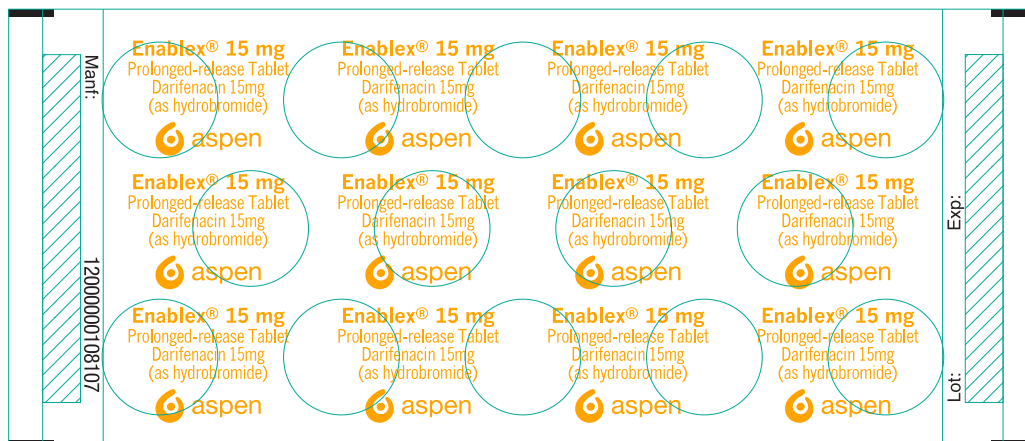

<b>ASPEN Artwork Panel</b>	<b>AW Version:</b> 2	<b>Page:</b> 1 of 1	<b>Number of Colours:</b> 2		<b>Originated by:</b> Bernard Sundanum
<b>New Item Code:</b> 1200000108107	<b>Market:</b> Malaysia		<b>Black</b>	<b>PMS</b> 137	<b>Originated at:</b> Activeline Ltd
<b>Replacement:</b> N/A	<b>Manufacturing Site:</b> ABO				<b>Originated on:</b> 19-FEB-2016
<b>Product Name:</b> Enablex 15 mg	<b>Drawing Ref. Number :</b> AF21_136MM		<b>Drawing Version :</b> 01_14 pockets_calendar		<b>Amended on:</b> N/A

ASPEN Artwork Panel • November 2012 • Version 2

180 mm Measuring Bar

## Immediate Label