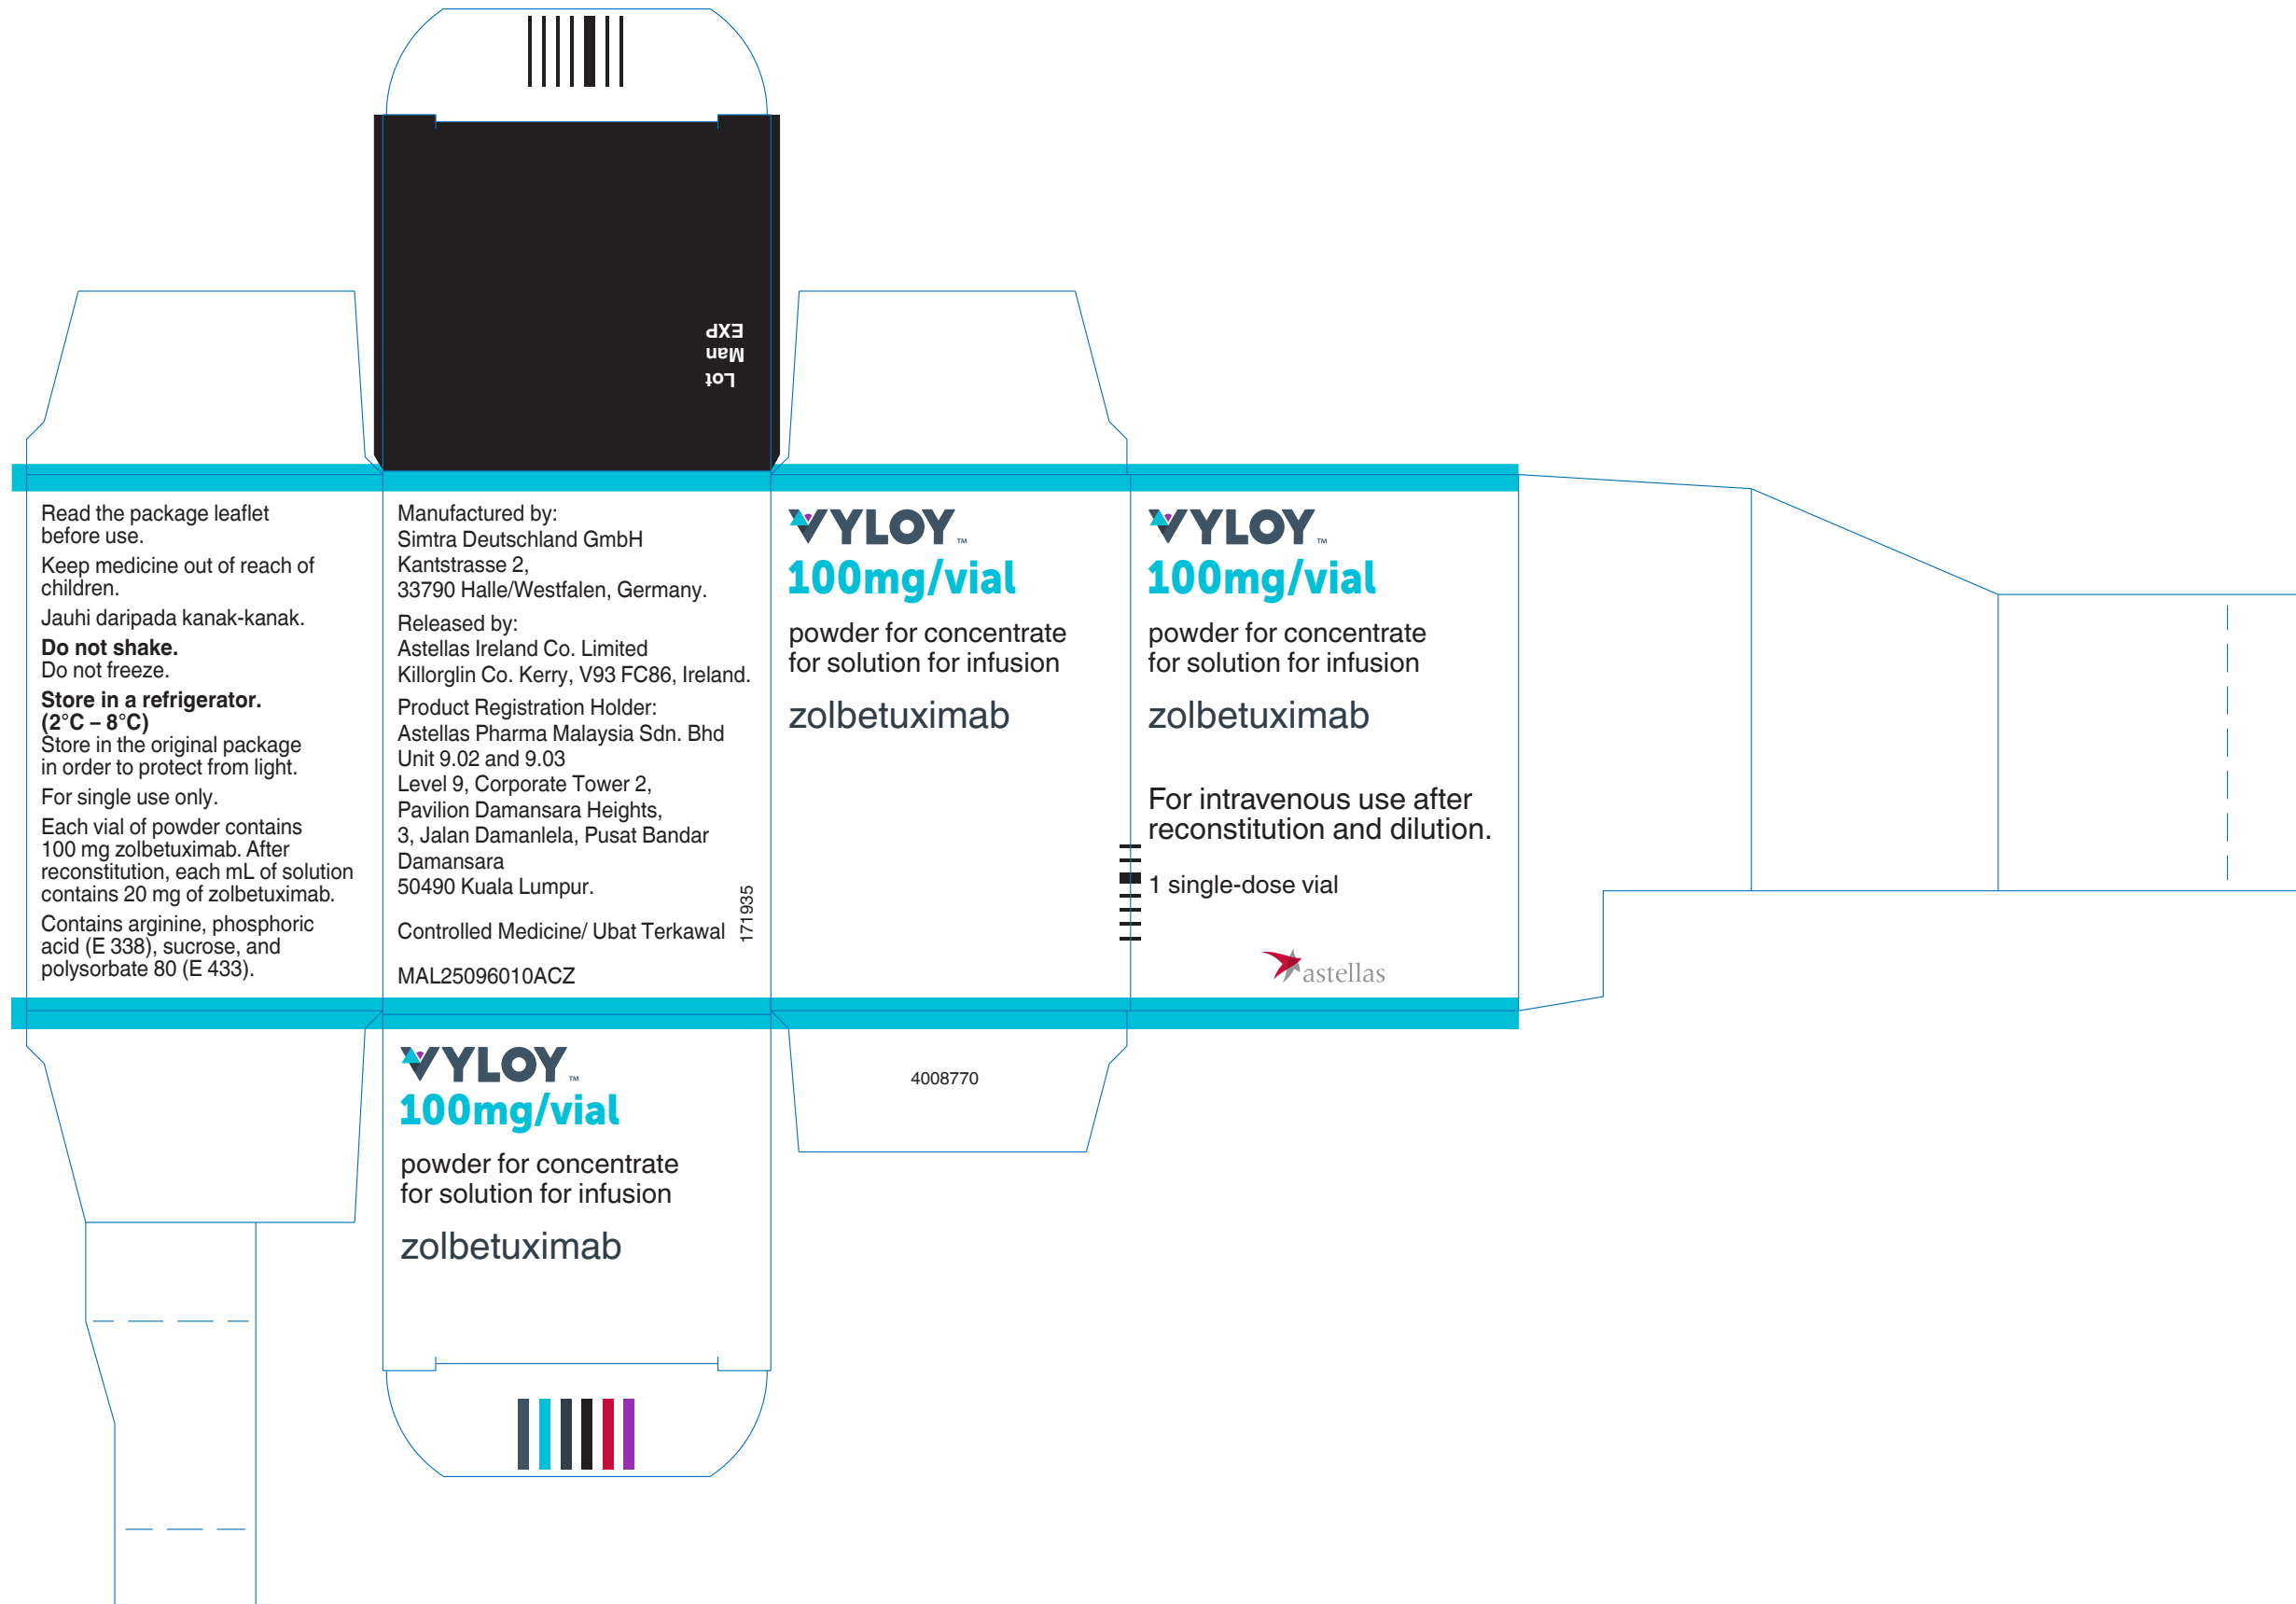

4008770/ 171935

VYLOY

INF VIAL 100 1X1

Malaysia MY

55 X 51 X 76 mm

FCT_012

Project E159

Eq. to: N/A

Proof_01

18 Feb 2026 10:48

Black

PMS 193 C

PMS 7545 C

PMS 3115 C

PMS 432 C

PMS 2592 C

Keyline