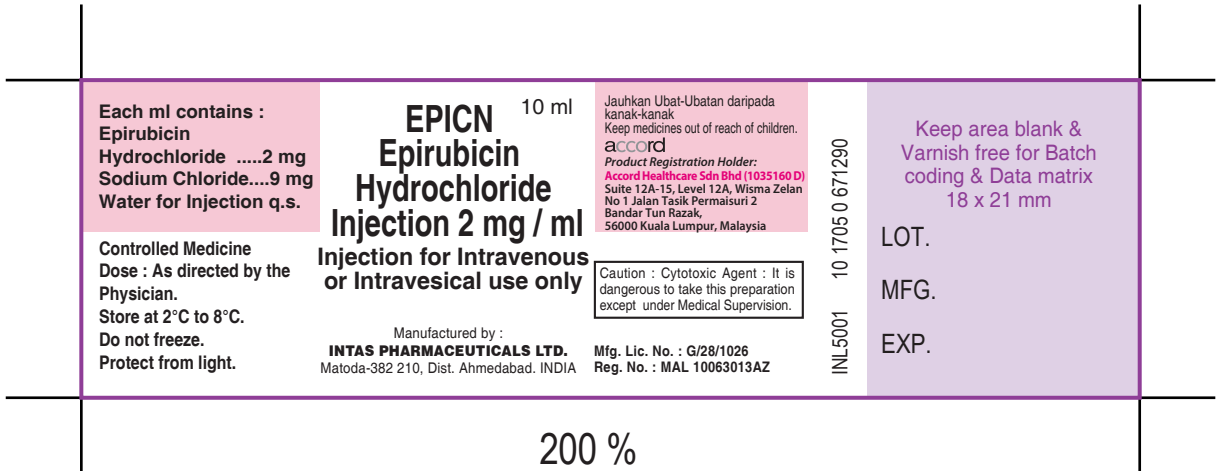

← 100%
un-winding direction

200 %

File Name : 671290-STI-E ACC EPI 2MG/ML 10ML 1X1V(MAL)
 Size : 70 x 21 (mm)
 Color : Pantone Rubine Red C & Black
 Date : 05*11*16, 29~11~16, 12~12~16, 26~12~16, 03~01~17, 15*07*22