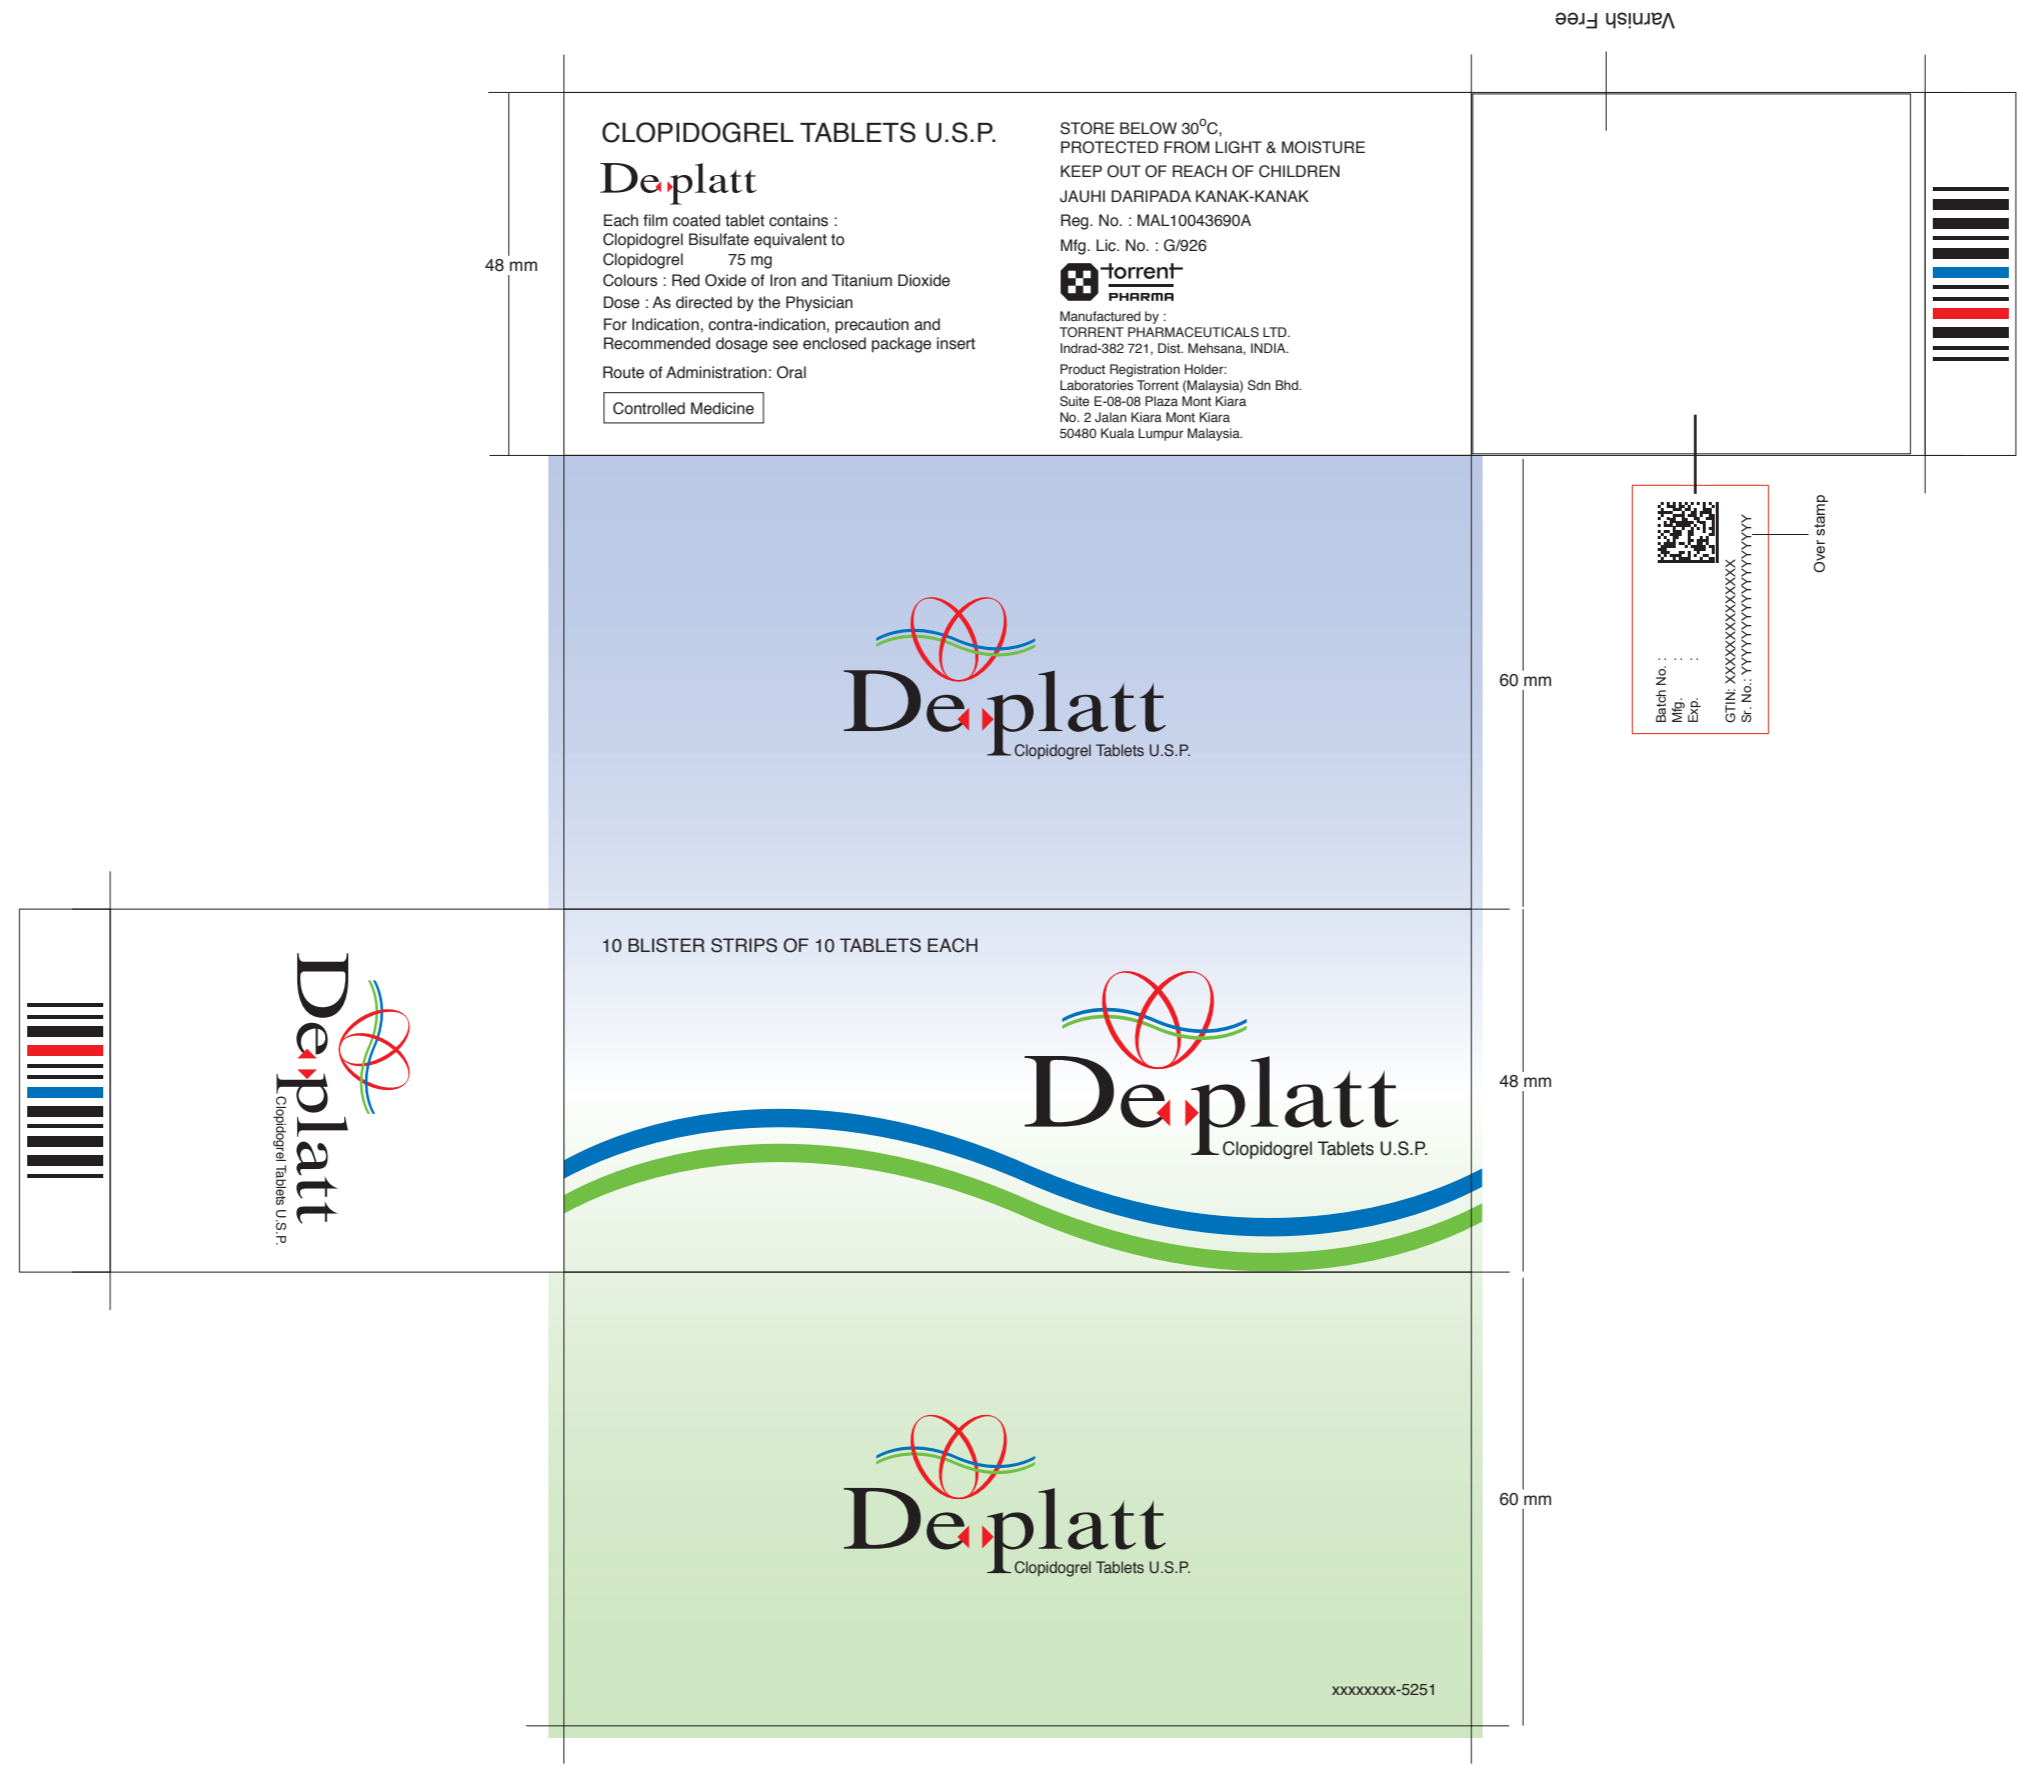

PRODUCT NAME	: Deplatt	COUNTRY : Malaysia	LOCATION : Indrad	Supersedes A/W No.:			
ITEM / PACK	: Carton, 30 Tab	NO. OF COLORS: 4	REMARK :				
DESIGN STYLE	: Reverse Tuck	CMYK	SUBSTRATE :				
CODE	: xxxxxxxx-5251		Activities	Department	Name	Signature	Date
DIMENSIONS (MM)	: 120 x 22 x 48		Prepared By	Pkg.Dev			
ART WORK SIZE	: S/S		Reviewed By	Pkg.Dev			
DATE	: 09-04-2014		Reviewed By	RA			
			Approved By	CQA			

PRODUCT NAME	: Deplatt	COUNTRY	: Malaysia	LOCATION	: Intrad	Supersedes A/W No.:		
ITEM / PACK	: Carton, 100 Tab	NO. OF COLORS:	: 4	REMARK :				
DESIGN STYLE	: Reverse Tuck	CMYK		SUBSTRATE :				
CODE	: xxxxxxx-5251			Activities	Department	Name	Signature	Date
DIMENSIONS (MM)	: 120 x 60 x 48			Prepared By	Pkg.Dev			
ART WORK SIZE	: S/S			Reviewed By	Pkg.Dev			
DATE	: 09-04-2014			Reviewed By	RA			
				Approved By	CQA			