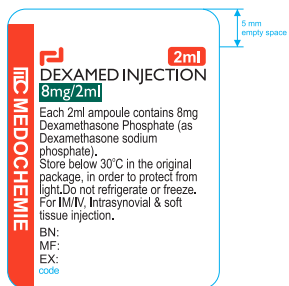

ampoule label
Size: 37 x 28mm

 PANTONE 336 C

 PANTONE WARM RED C

 BLACK C