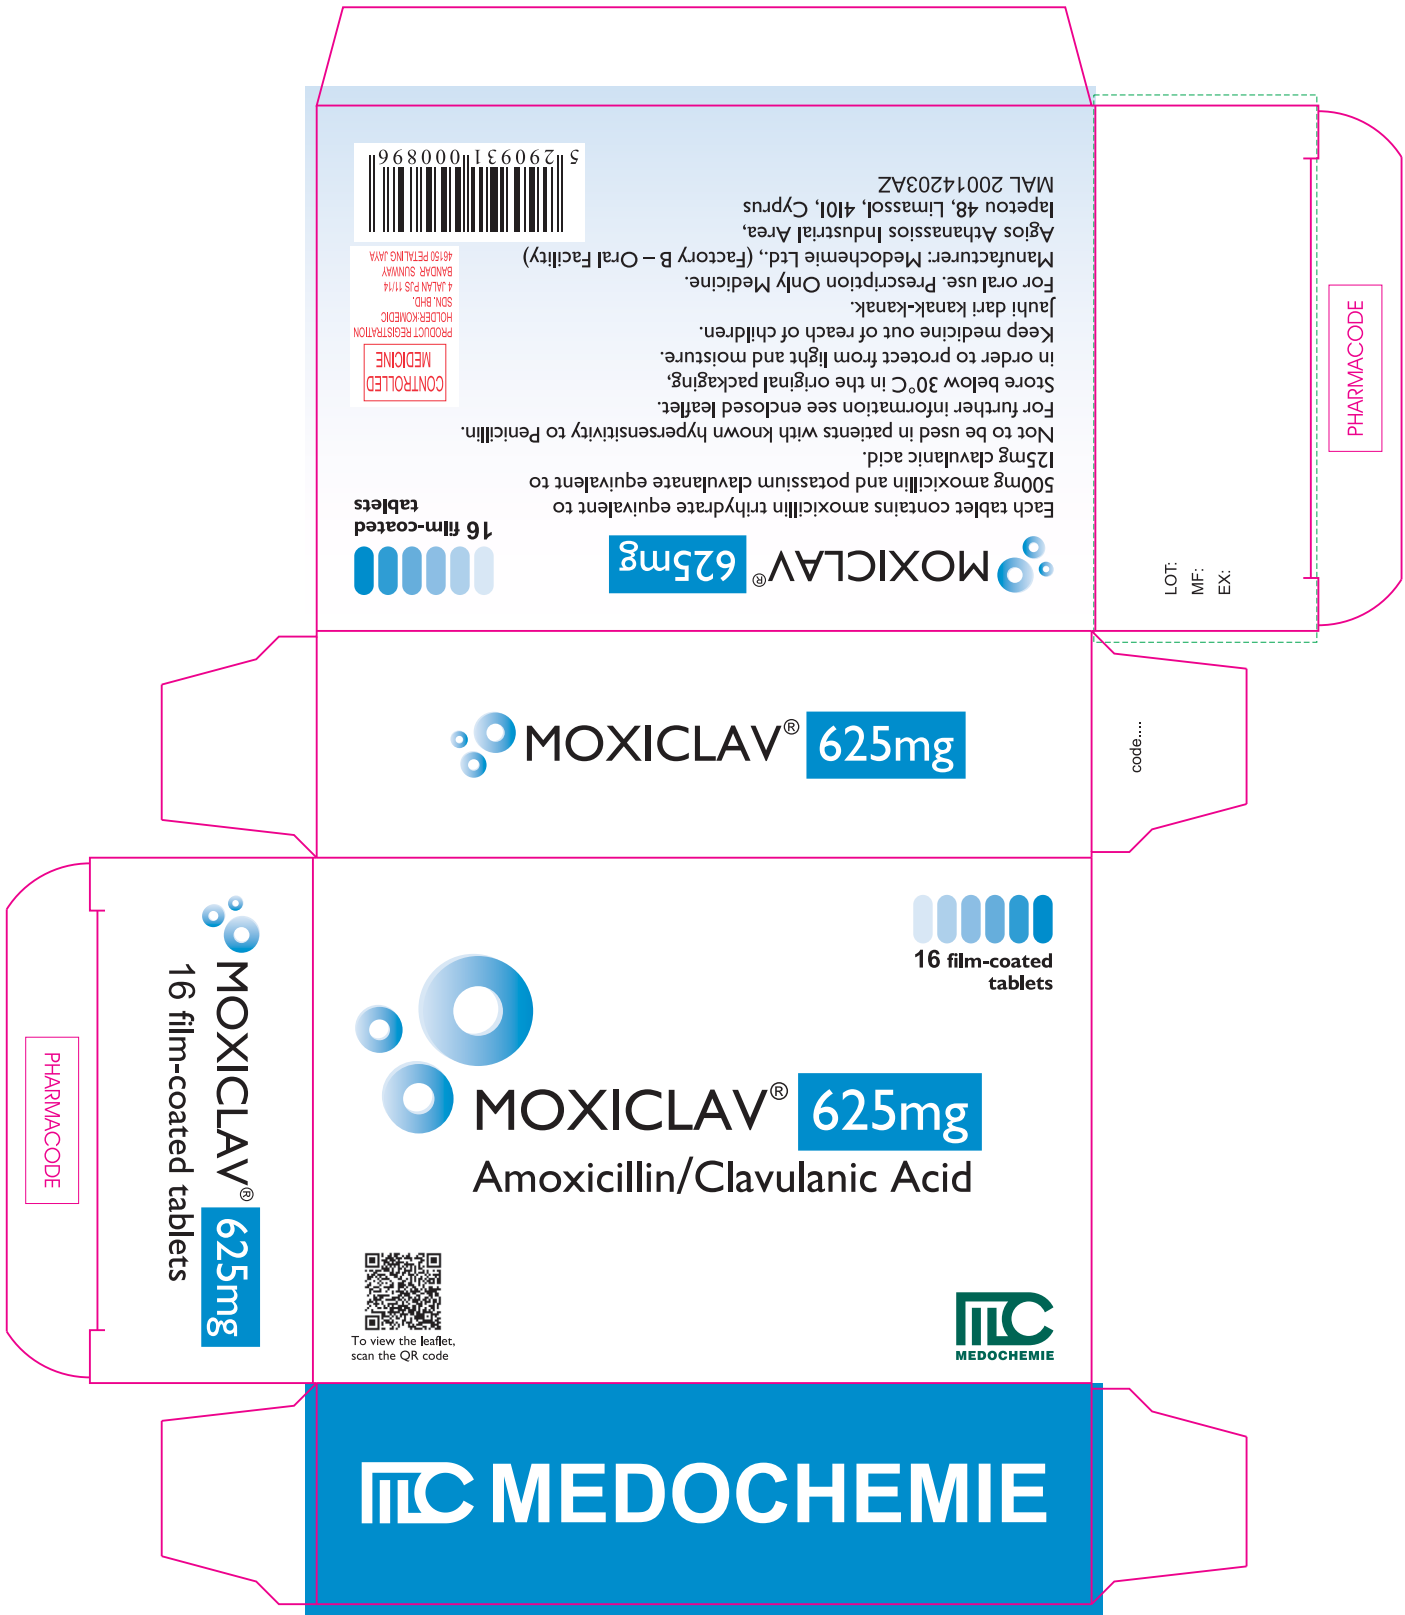

free varnish area

SIZE: 69.5 x 30 x 102.5mm

- PANTONE RED 032 C
- PANTONE PROCESS BLUE C
- PANTONE 336 C
- BLACK