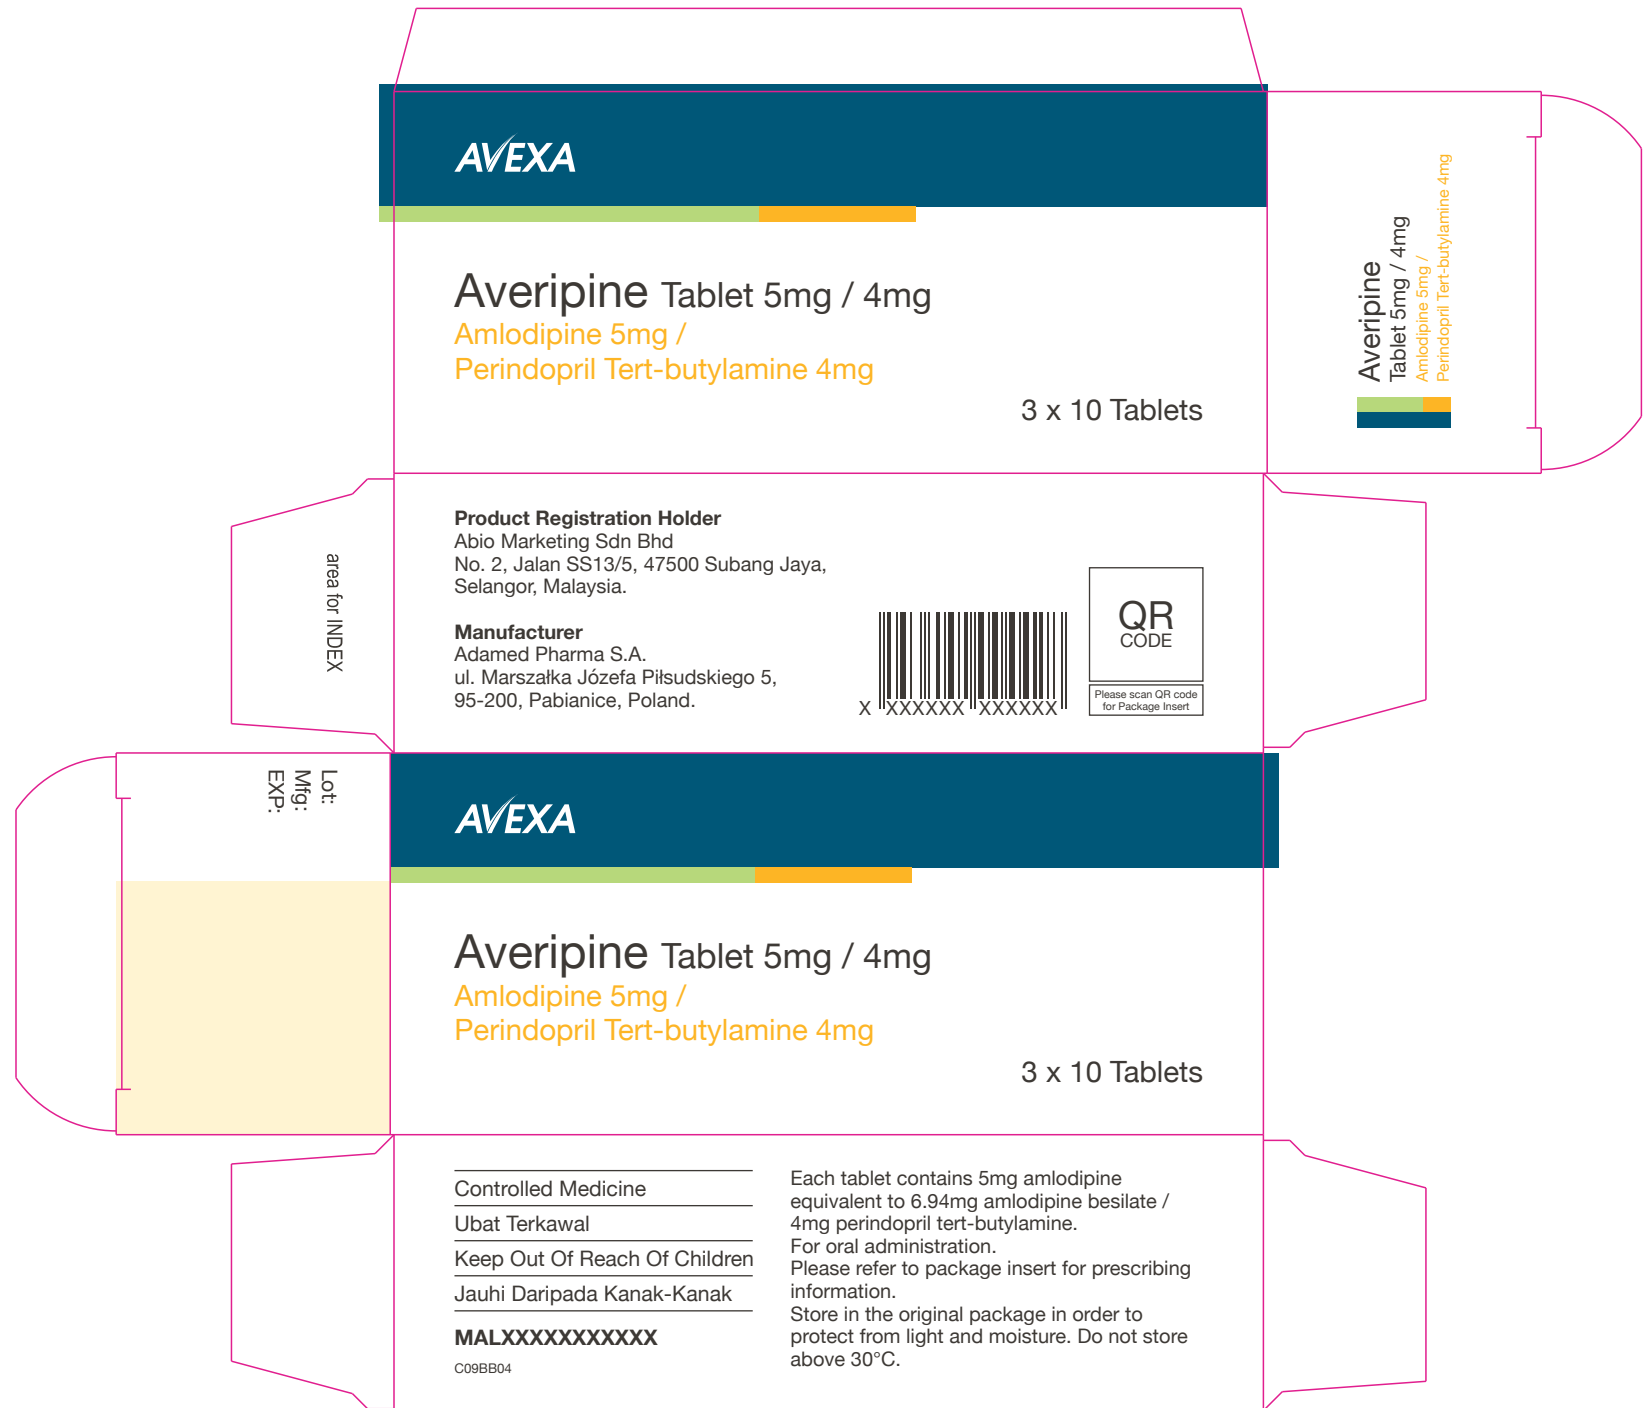

Box Size:  
50.5 x 37 x 115 mm

-  Pantone 7701C
-  Pantone 366C
-  Pantone 1235C
-  Pantone Black 7C
-  Free Varnish Area

Cardio Metabolic