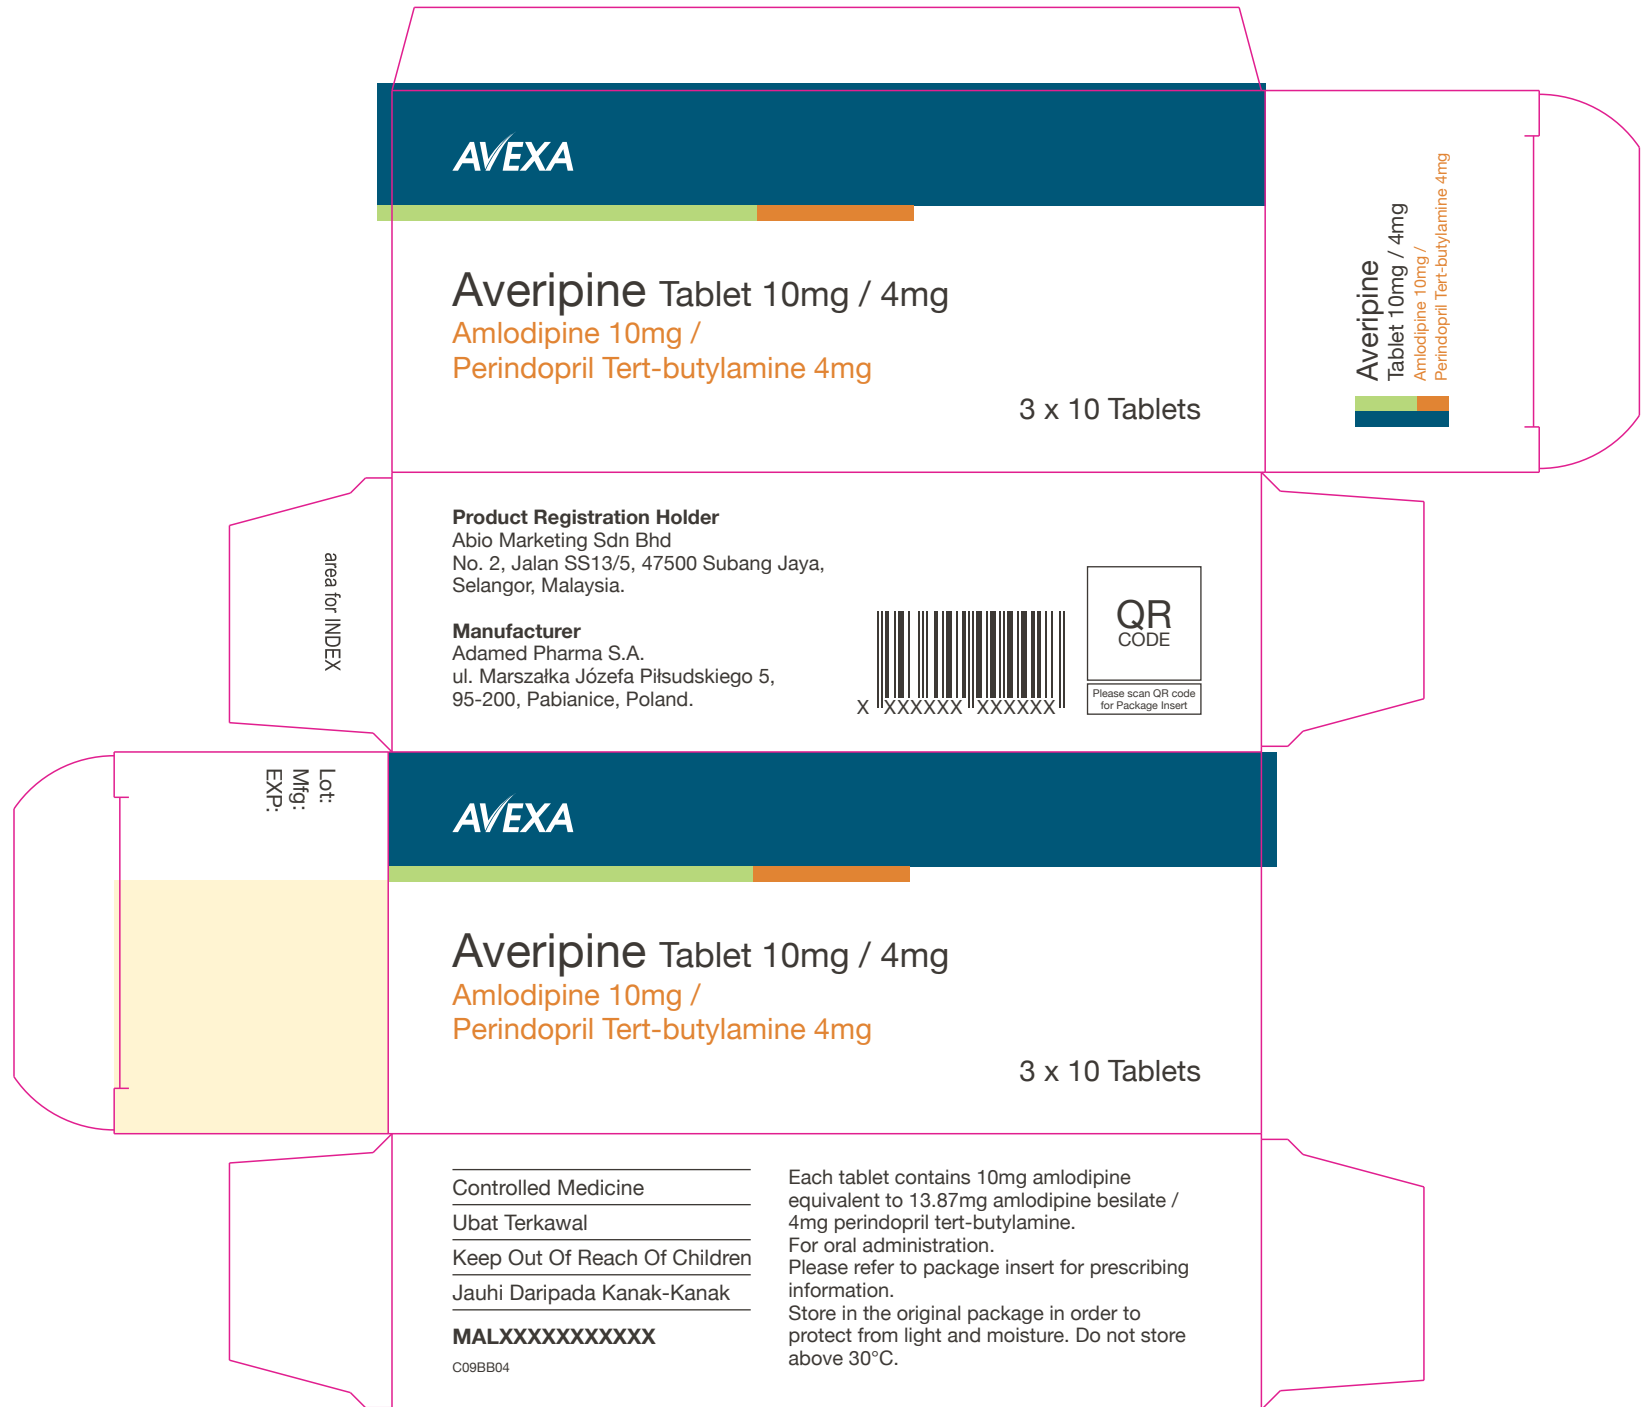

Box Size:
50.5 x 37 x 115 mm

 Pantone 7701C

 Pantone 366C

 Pantone 7413C

 Pantone Black 7C

 Free Varnish Area

Cardio Metabolic