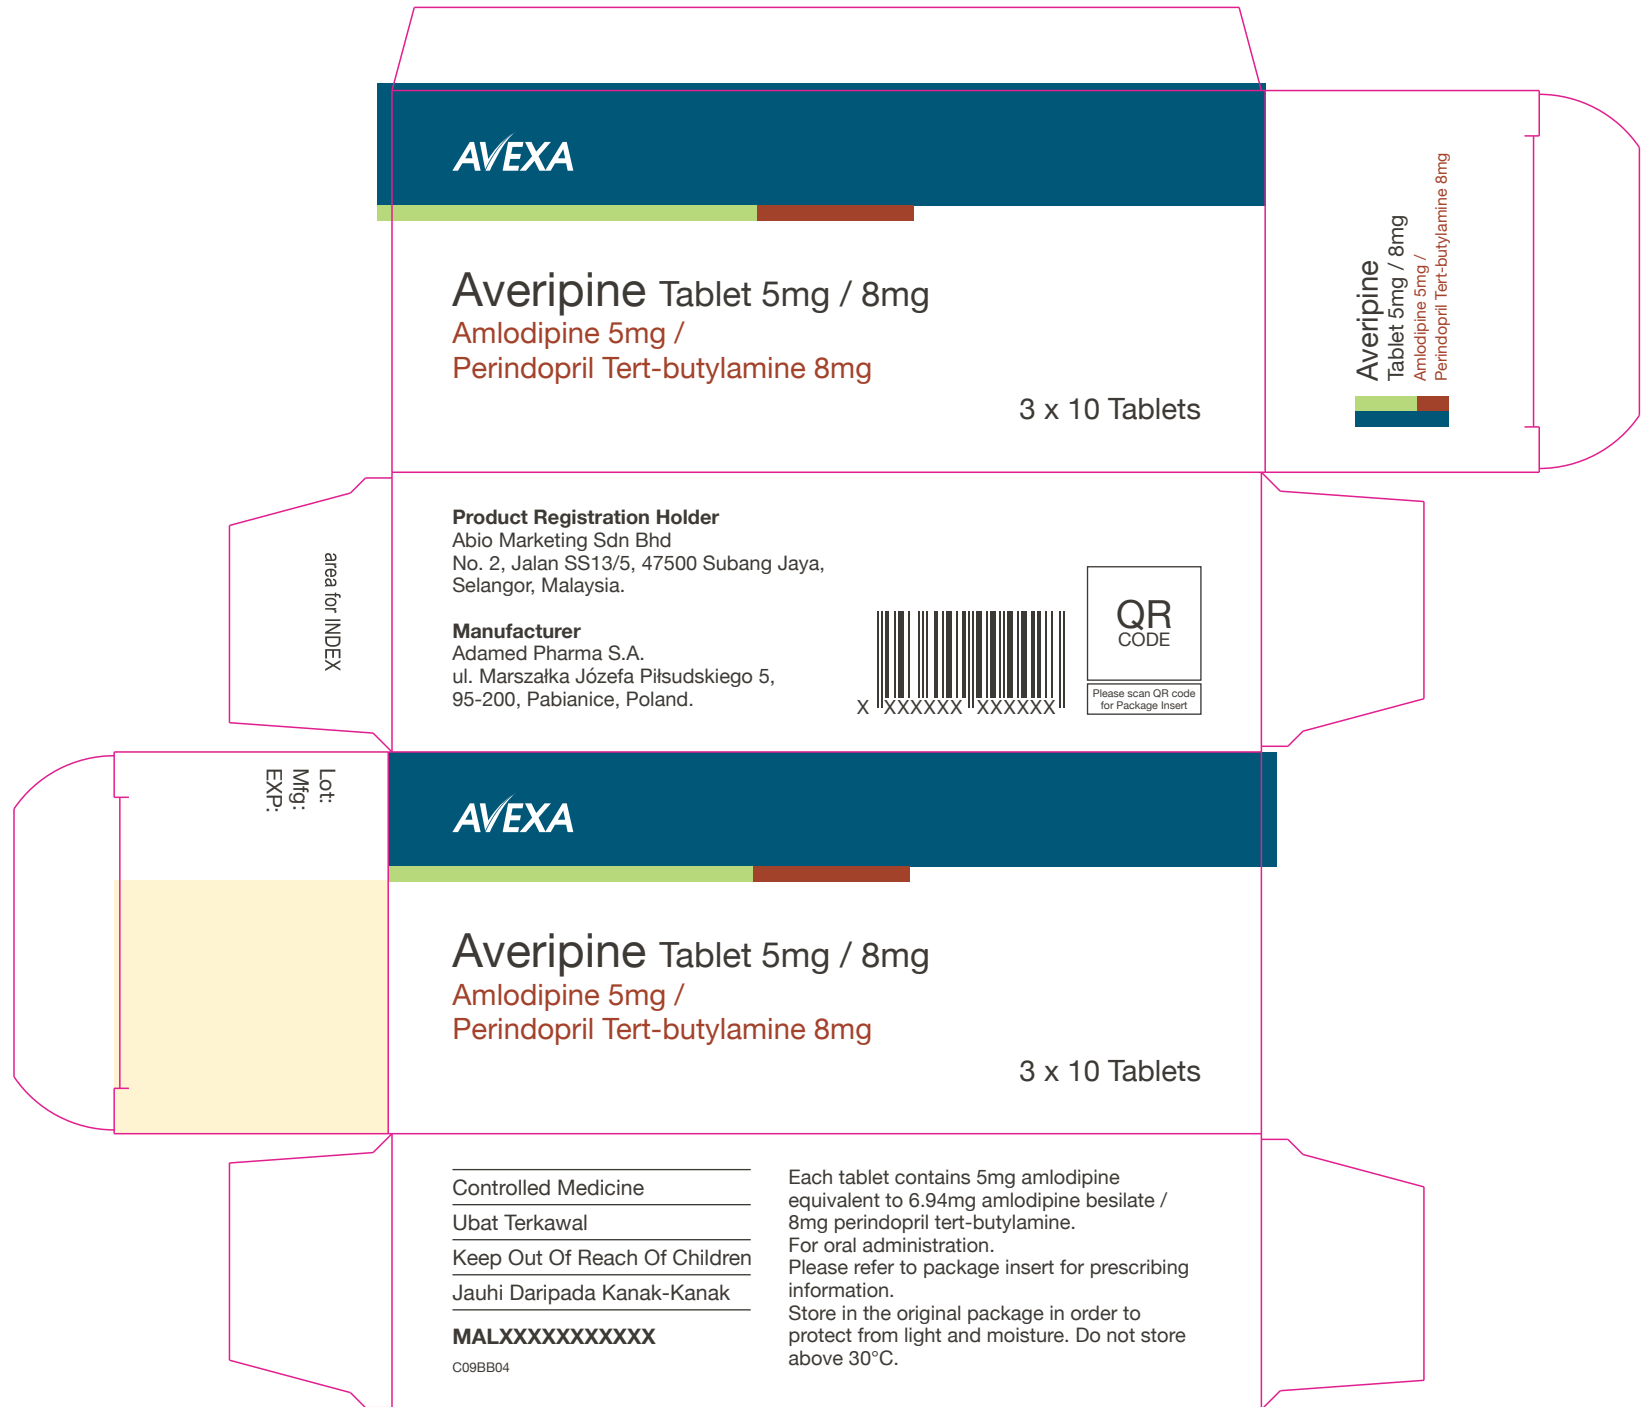

Box Size:
50.5 x 37 x 115 mm

 Pantone 7701C

 Pantone 366C

 Pantone 7593C

 Pantone Black 7C

 Free Varnish Area

Cardio Metabolic