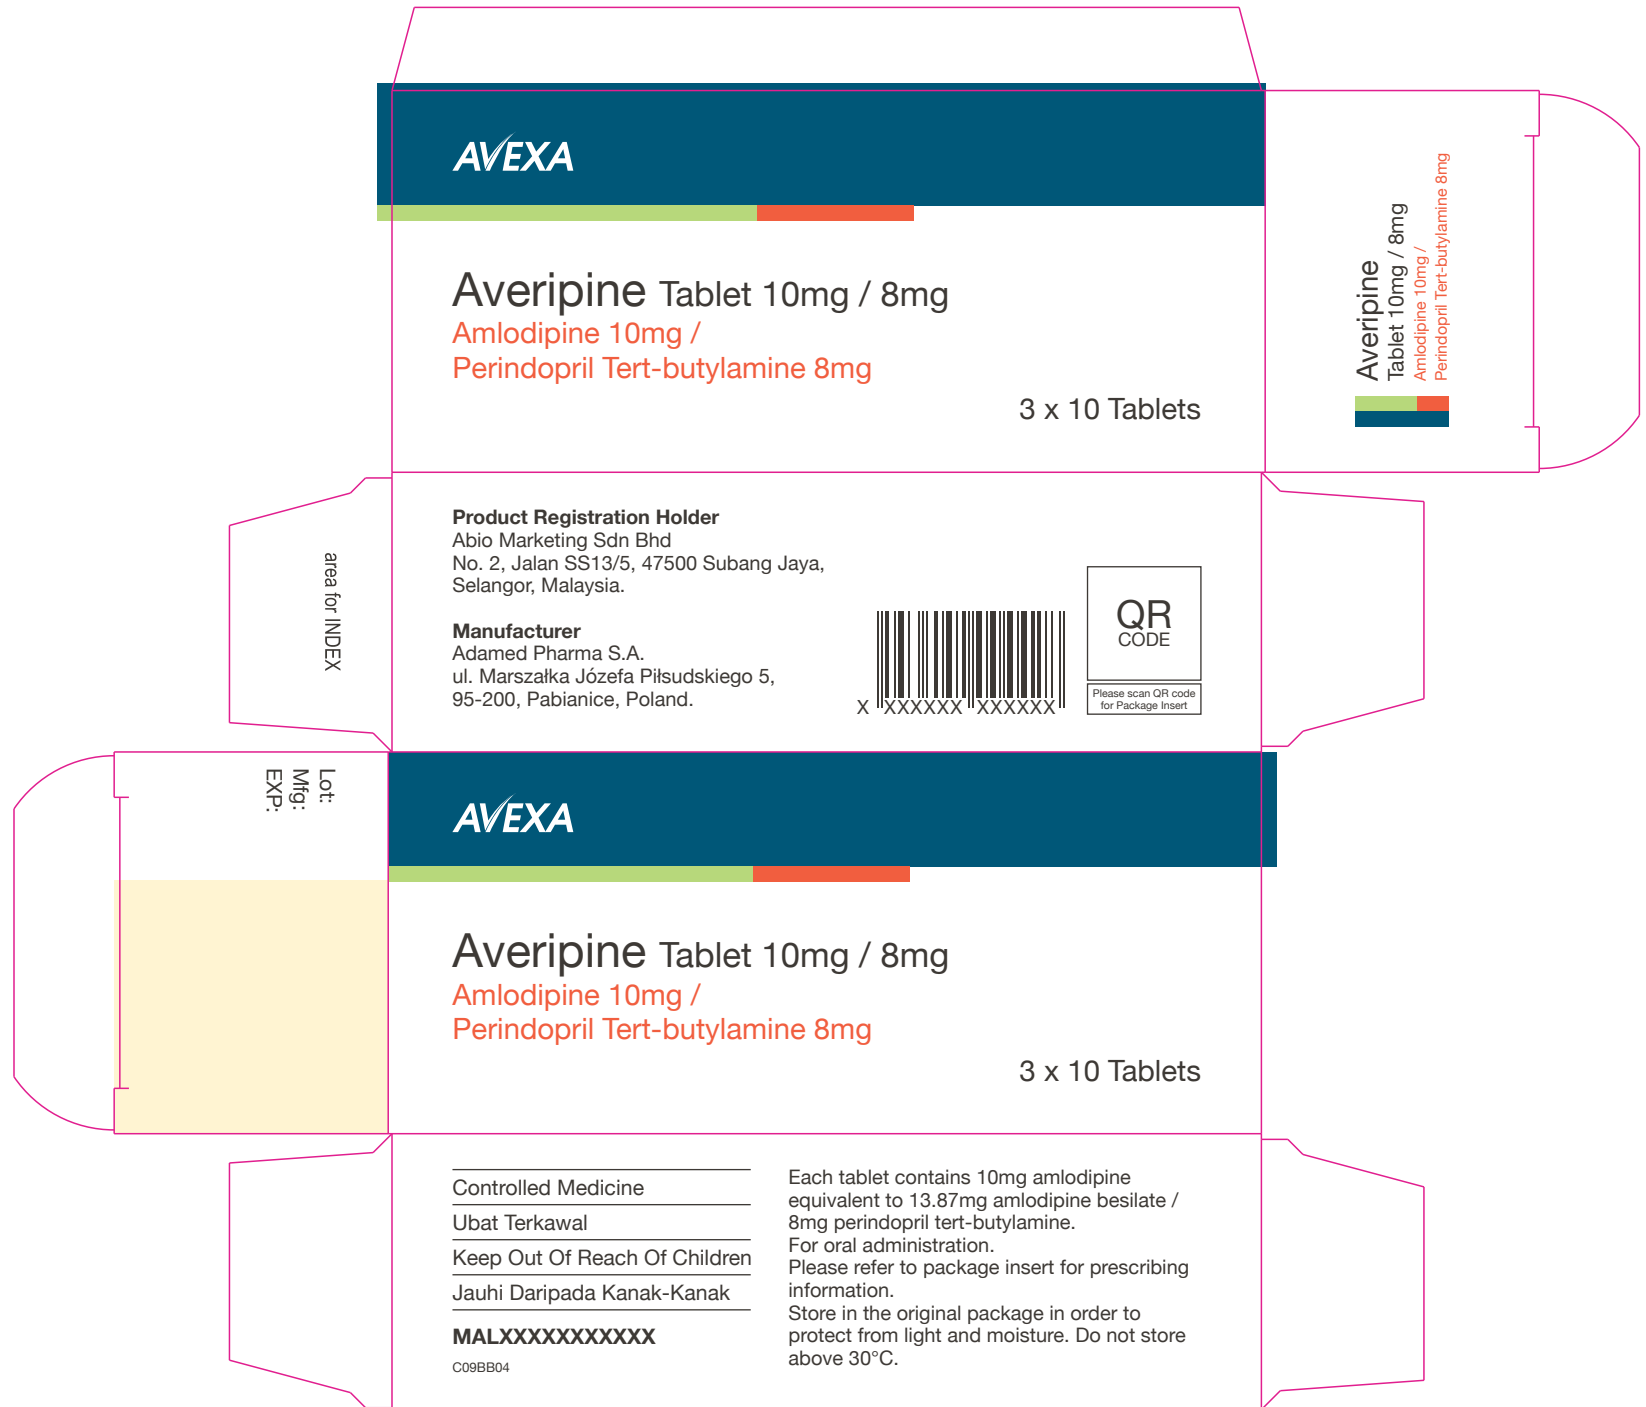

Box Size:
50.5 x 37 x 115 mm

 Pantone 7701C

 Pantone 366C

 Pantone 171C

 Pantone Black 7C

 Free Varnish Area

Cardio Metabolic