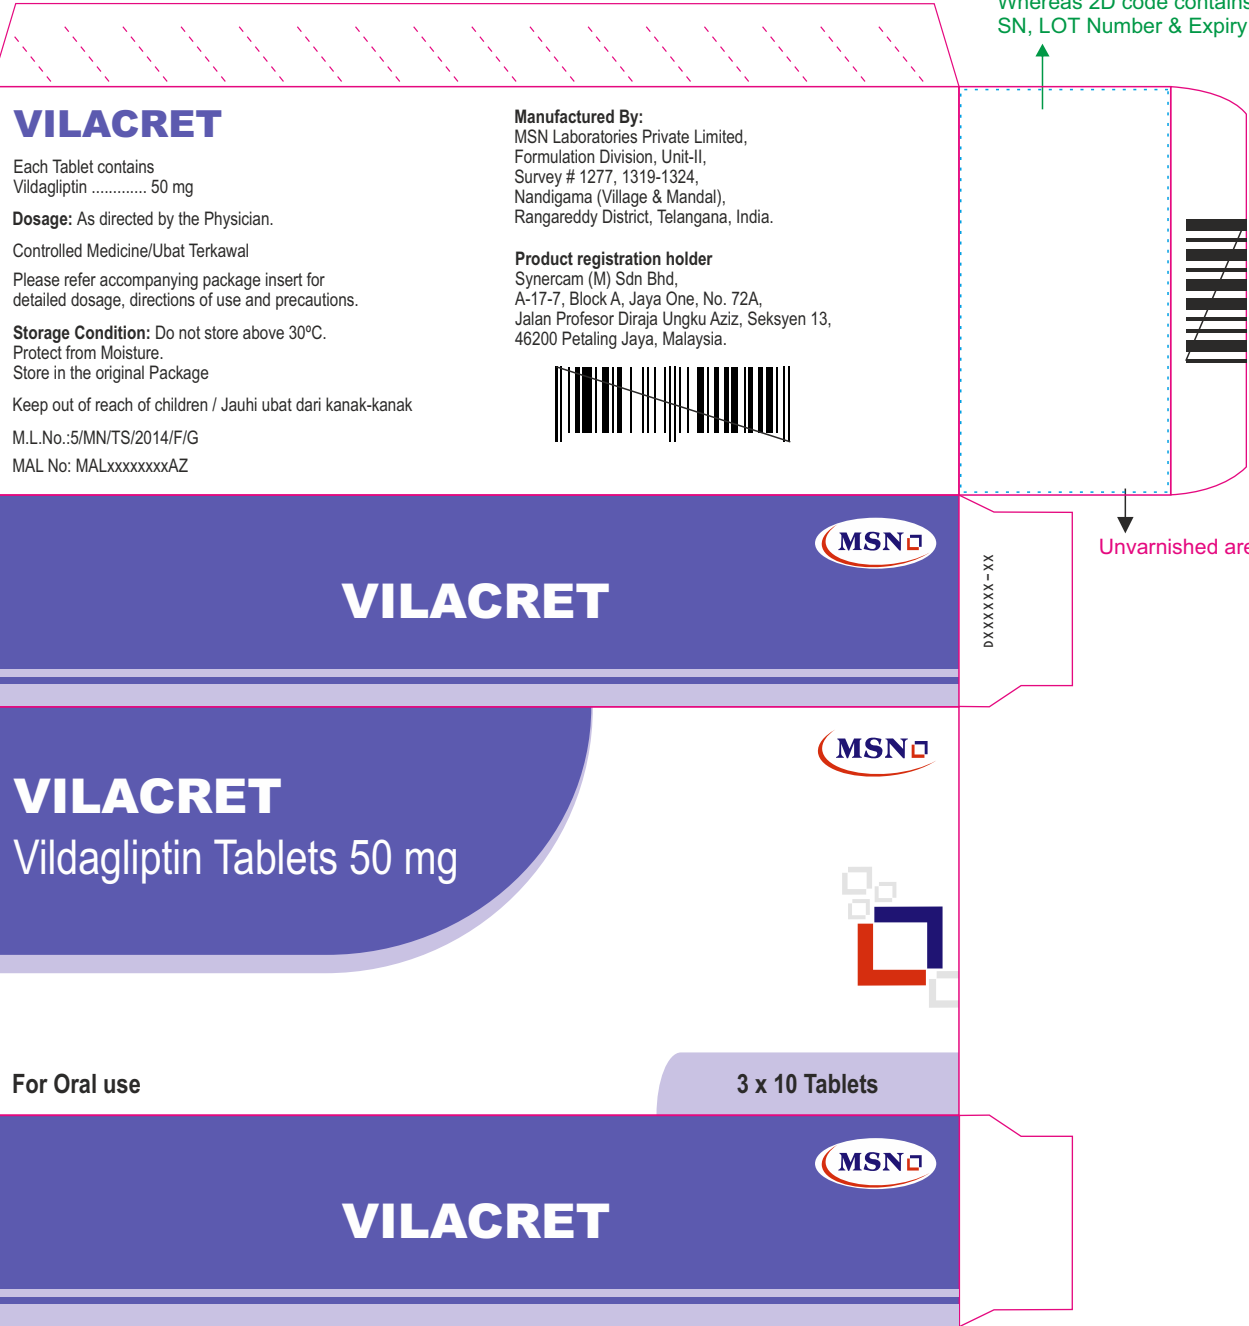

GTIN: XXXXXXXXXXXXXXXX
 S.N.: XXXXXXXXXXXXXXXX
 LOT: XXXXXXXXXXXXXXXX
 MFD.: MM.YYYY
 EXP.: MM.YYYY
 Both prefix and variable data shall be over coded with 2D during online packing.
 Whereas 2D code contains GTIN, SN, LOT Number & Expiry date

Version No.: 03

Font type: Arial, OCR-B 10 BT.

Font size: 7 pt

 P 2102 C & 30% of P 2102 C

 P 485 C

 P 273 C

 Black

 Dotted lines not to be printed (Unvarnished area)