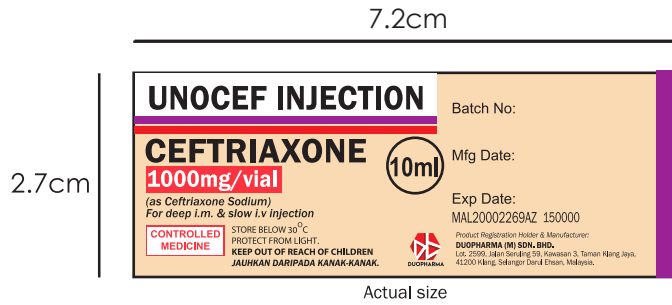

Proposed Design

Document Number: 150000

Black

Pantone 7506C

Pantone Red 032 C

Pantone 254 C

0c 100m 100y 0k
PANTONE 2035 C

0c 100m 100y 50k
PANTONE 7624 C