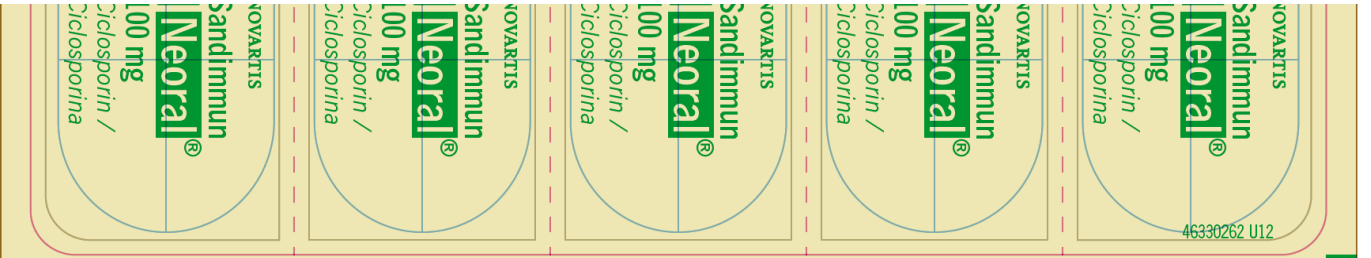

Note: Batch number and expiry date will be printed on blister before it is exported

*feed rate Vorschub 275 mm

*printing accuracy:

single tolerance: 274.7 ±0.2mm

cumulative tolerance: 824.1 ±0.5mm

DIMENSION: 172x53 mm - 100 mg