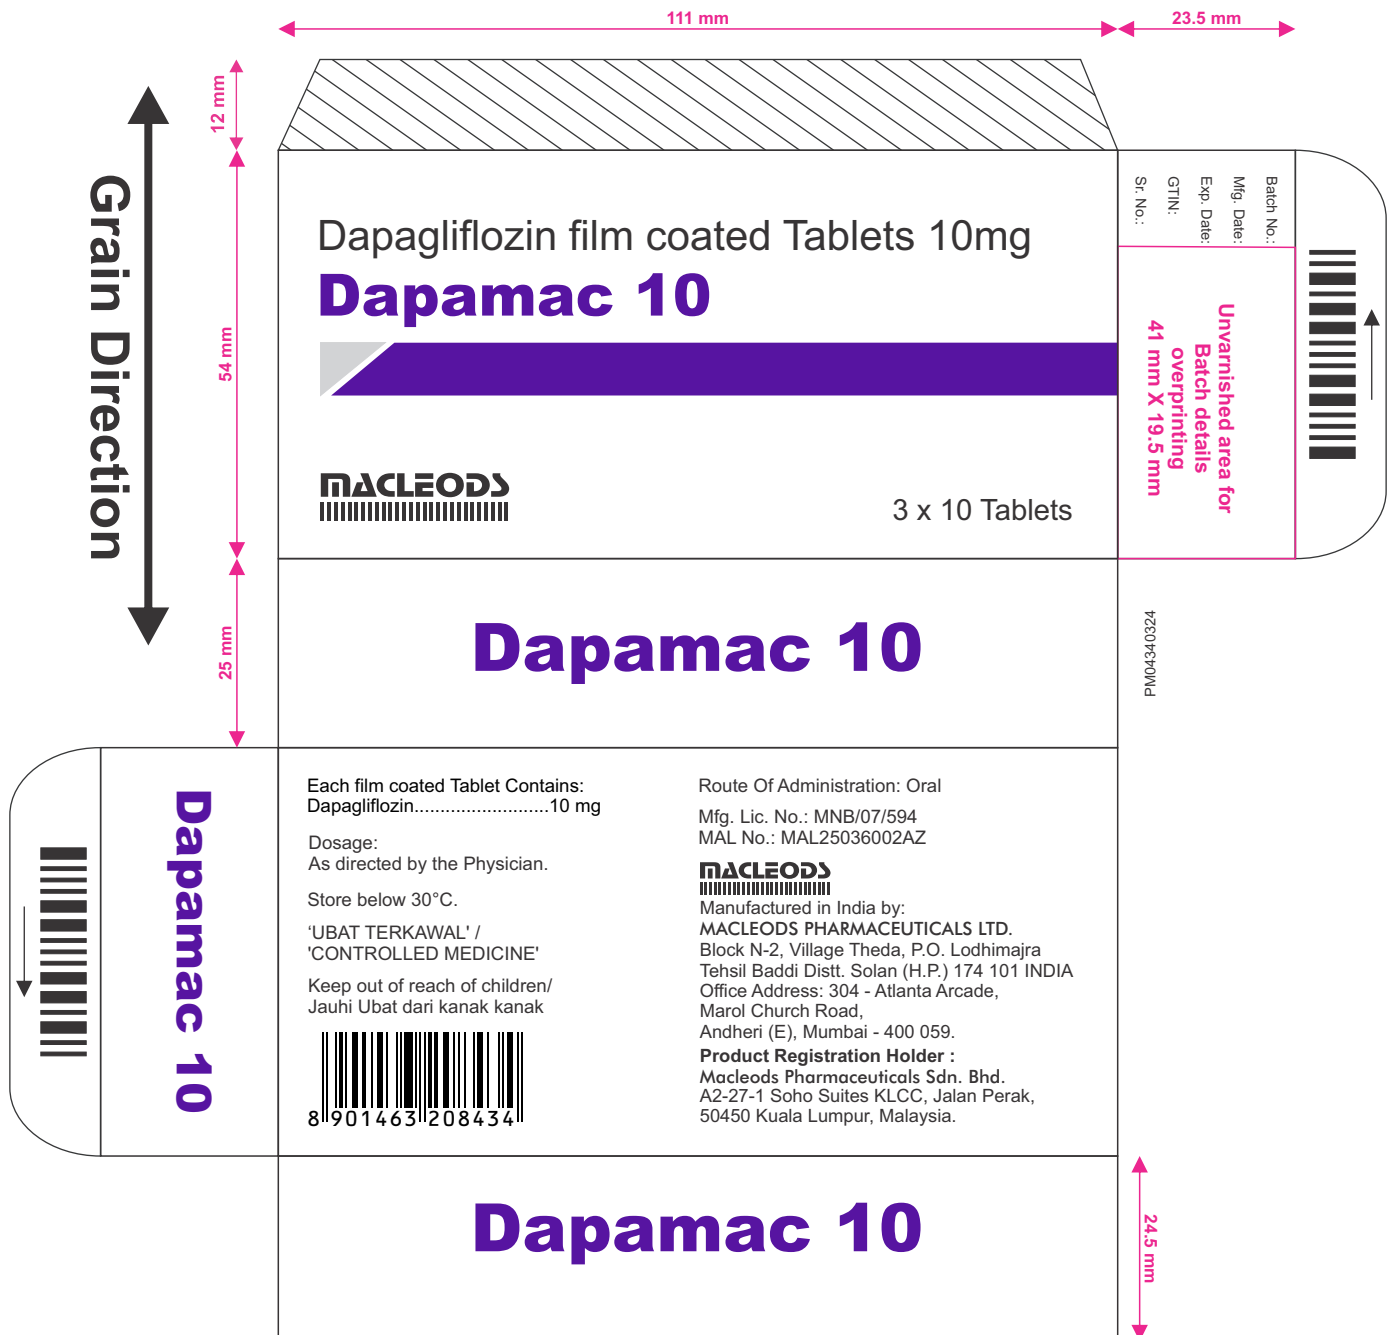

(Front Page)

ARTWORK / PRINTPROOF APPROVAL FORM

● PANTONE Violet C

● BLACK