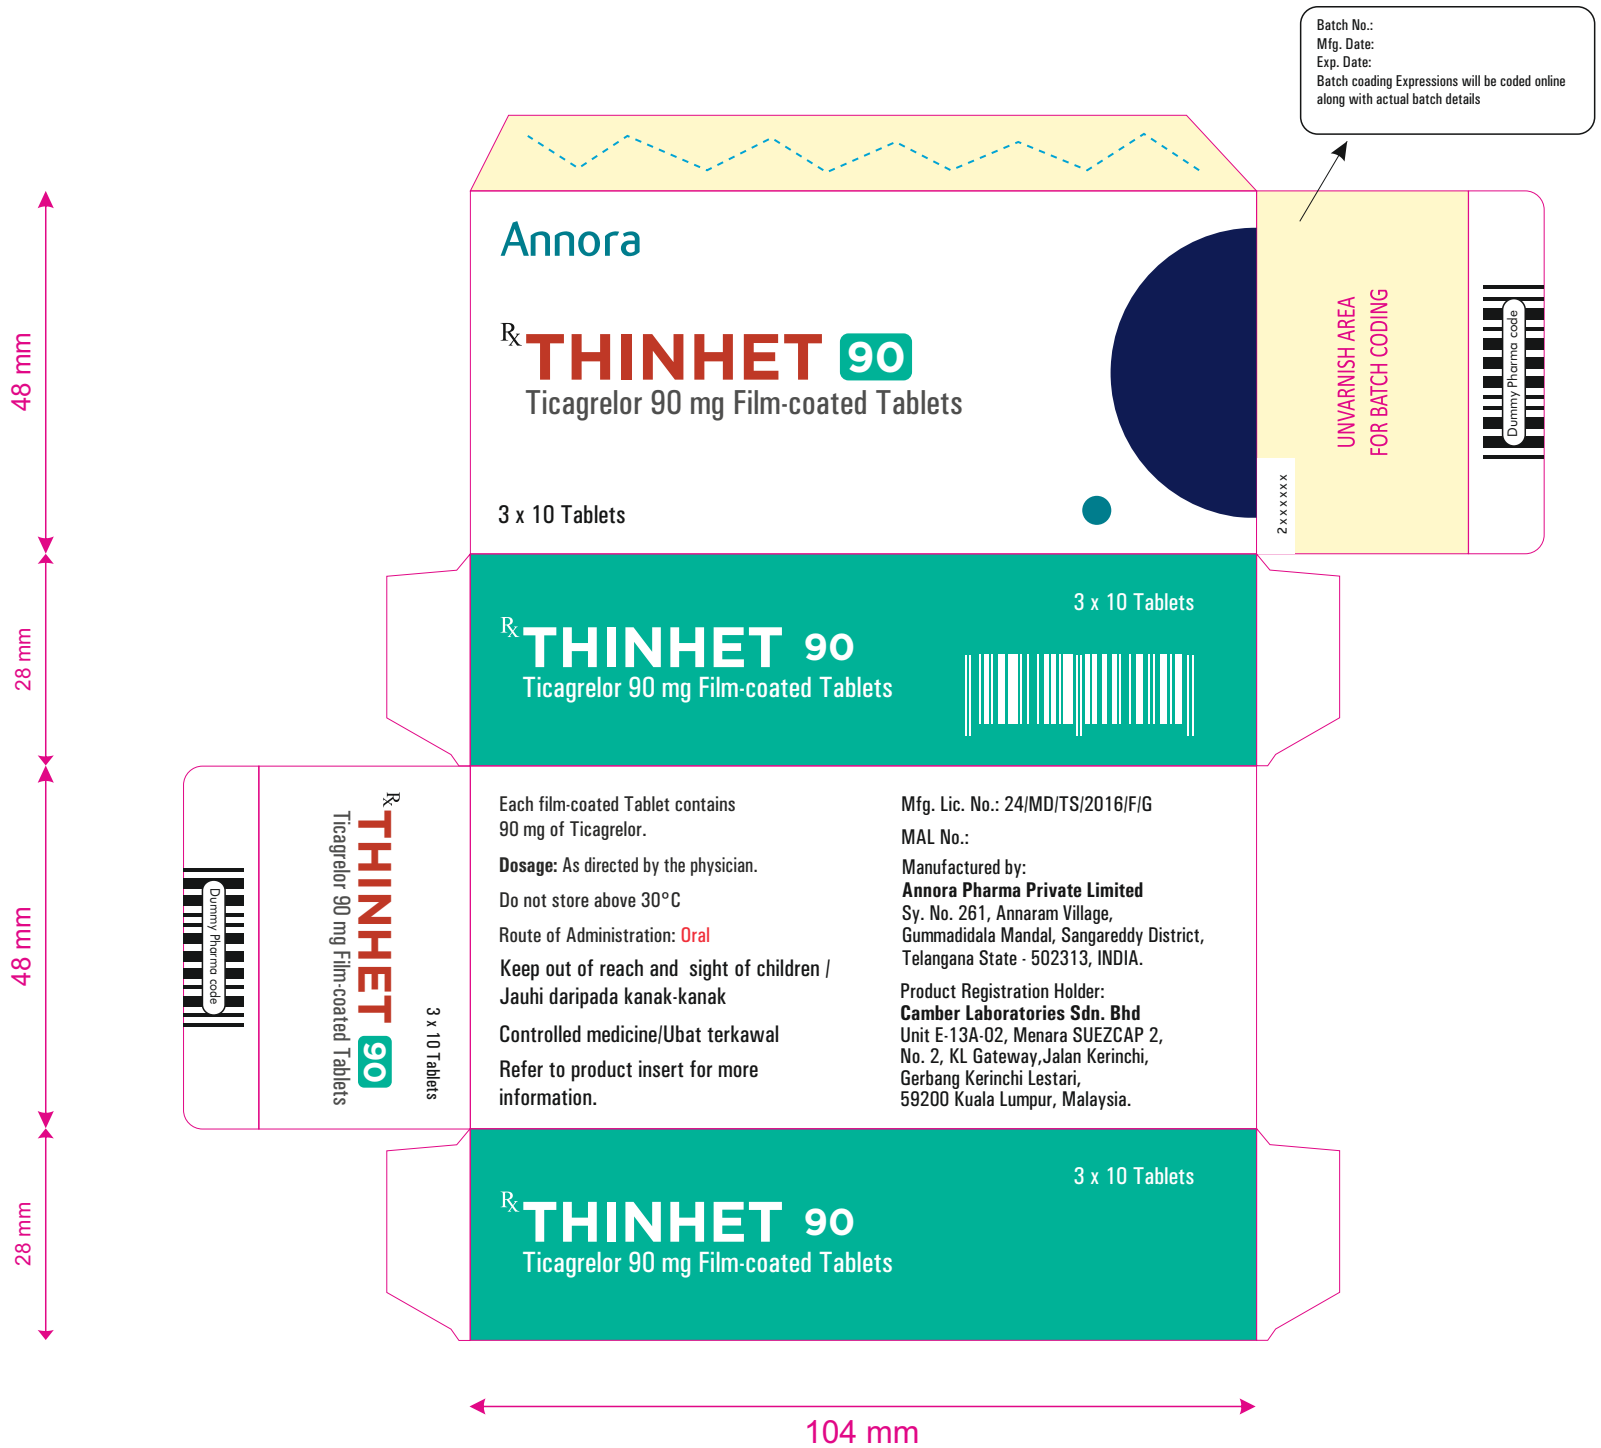

Ticagrelor Tablets 90 mg 3x10's Carton

ARTWORK INFORMATION			
Customer	XXXXXXXX	Country	Malaysia
Dimensions (mm)	104 x 48 x 28 mm	Pharma code No.	XXXXX
Printing Colours	XXXXXXXXXXXX		
Non Printing Colors	■ Die cut ■ Unvarnish Area		
Others:	NA		

- Pantone 3145 C
- PANTONE Red 032 C
- Black
- Pantone 2766 C
- Pantone 180 C
- Pantone Green C