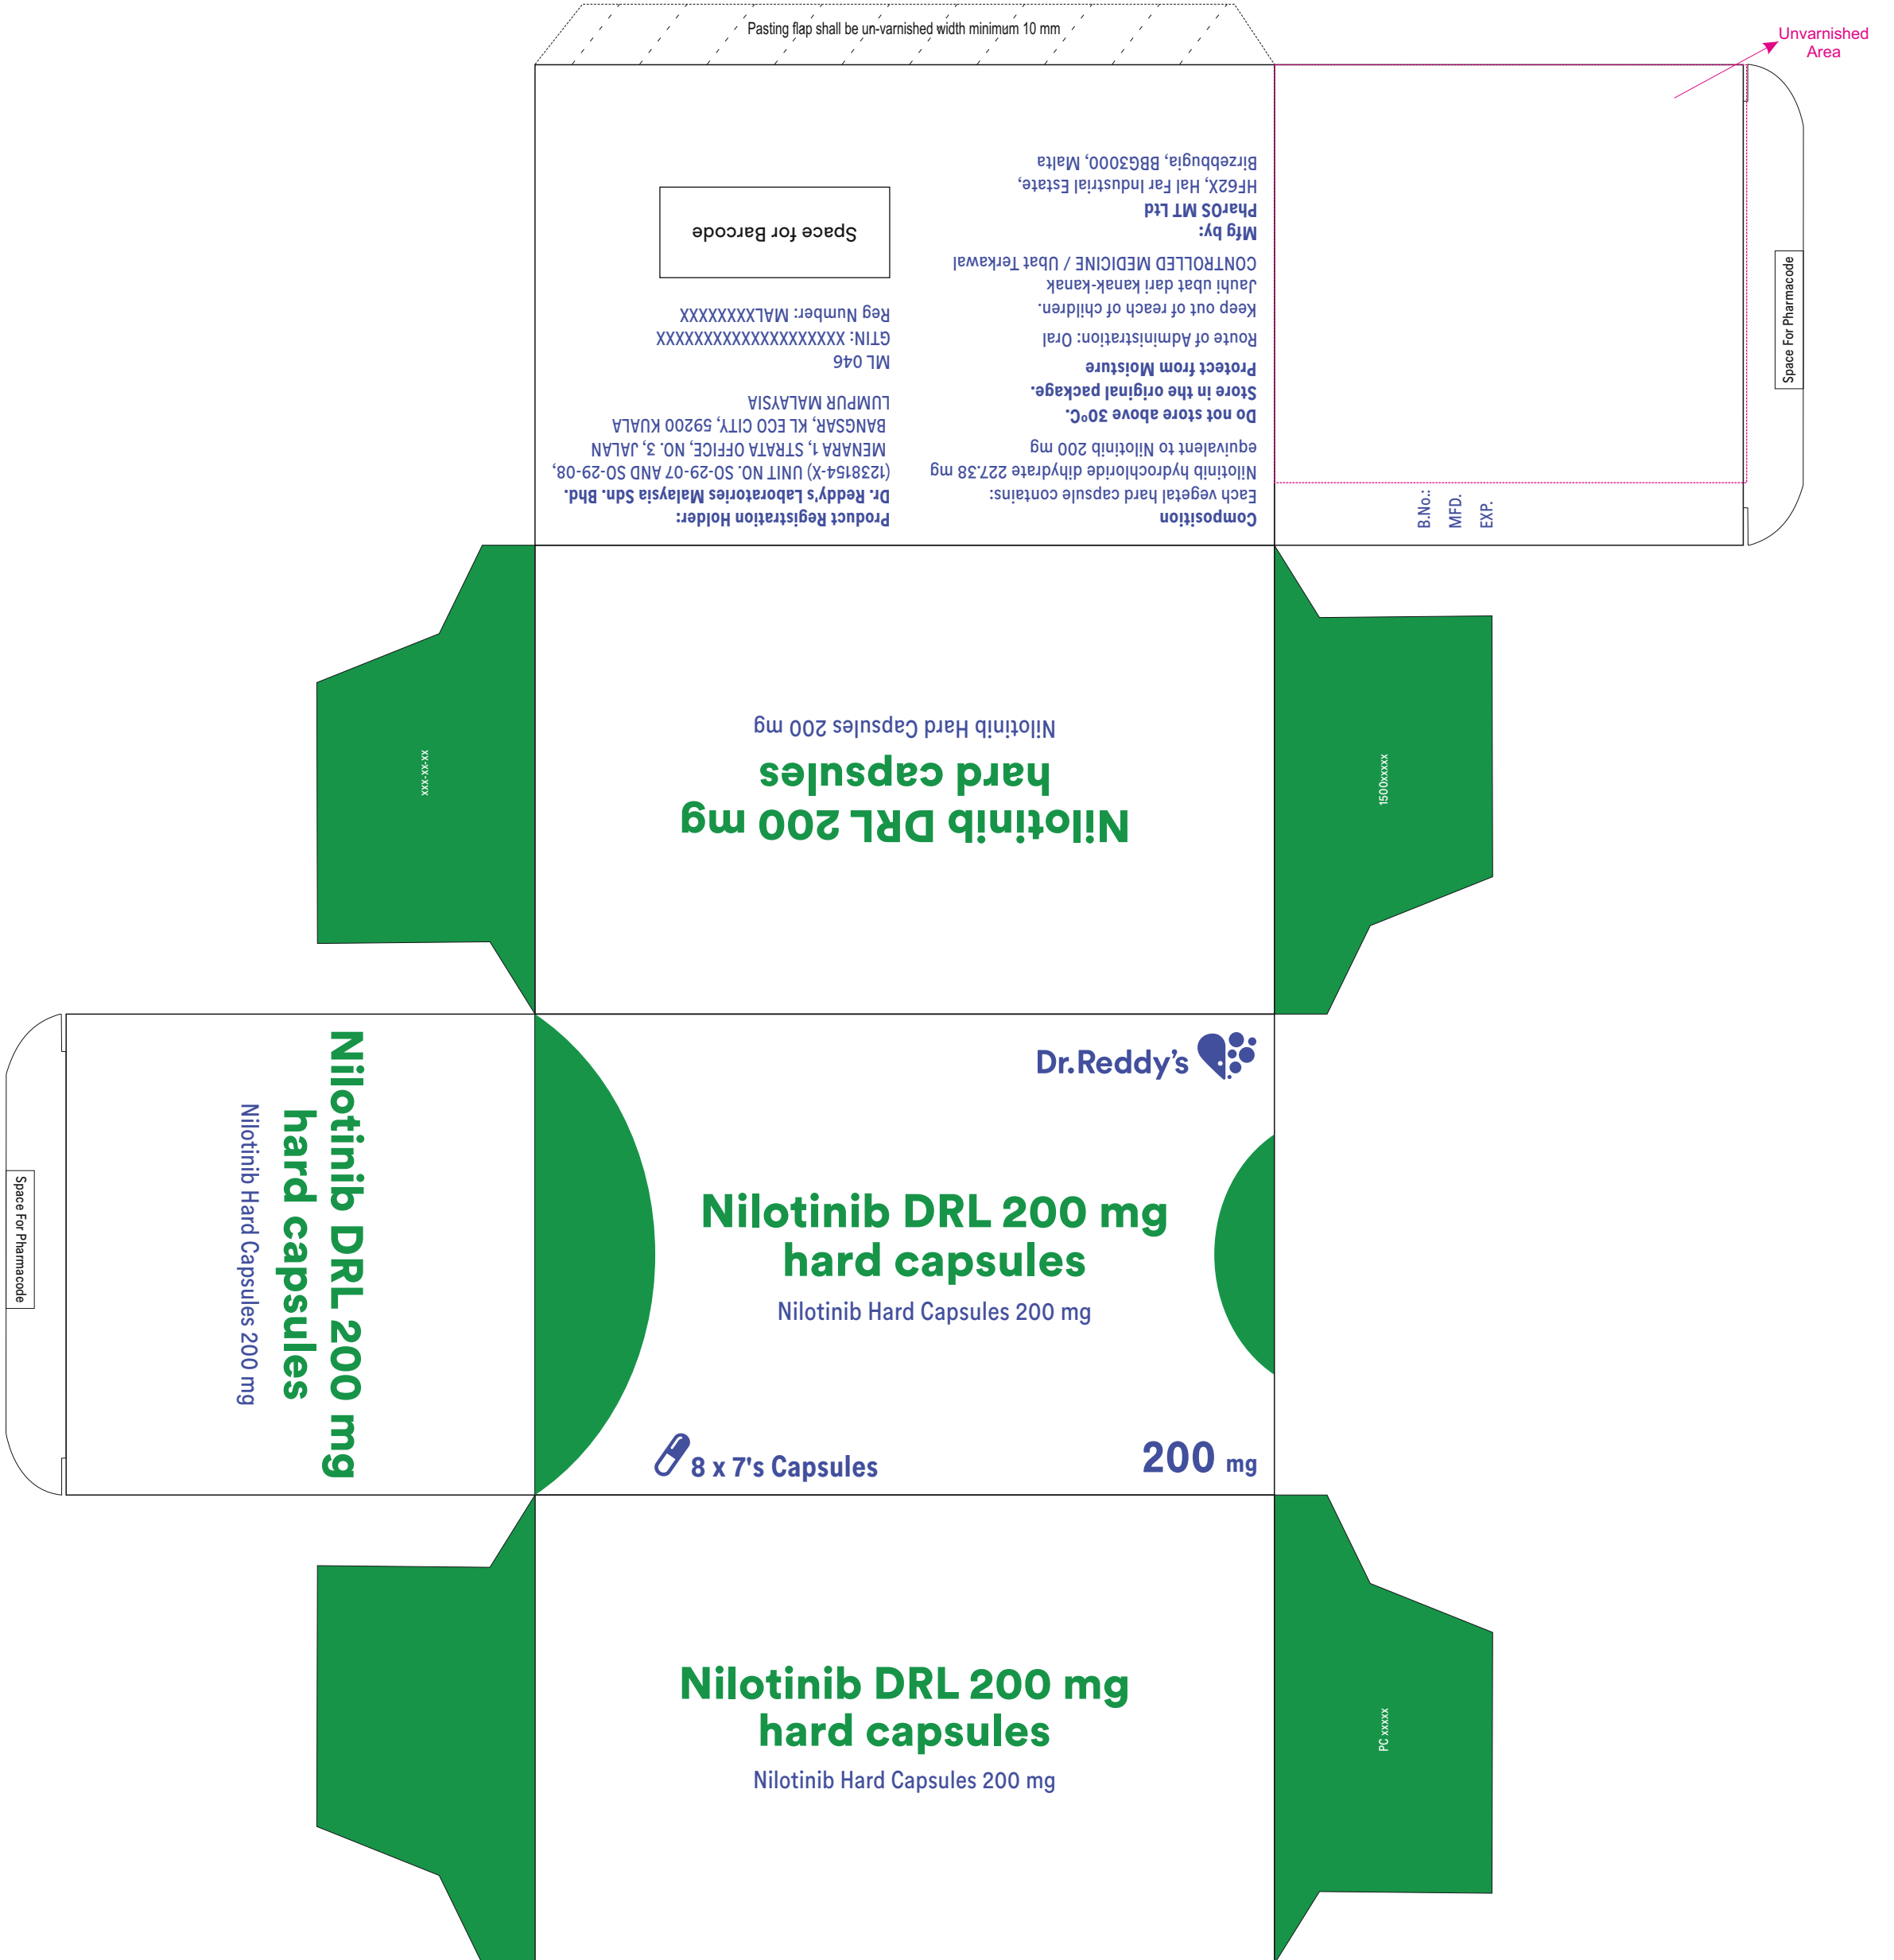

# CARTON SIZE 80 X 78 X 123

PANTONE CODES	
	2091 C
	Black C
	355 C
	Unvarnished Area Not to be Printed
<b>Version No:</b> 00 <b>Date:</b> 10.10.2025 <b>Change History:</b> New Artwork (28.08.2024) Text Change (16.09.2024) Correction done (10-10-2025)	